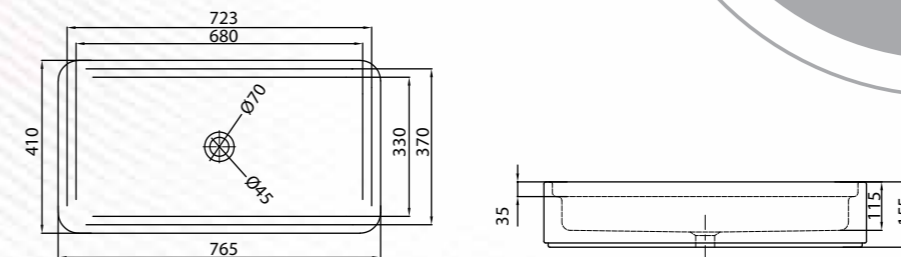

ZELOS NEO

MODERN

750mm vanity top
without faucet hole in
white
Q367140210
MRP: ₹17,990