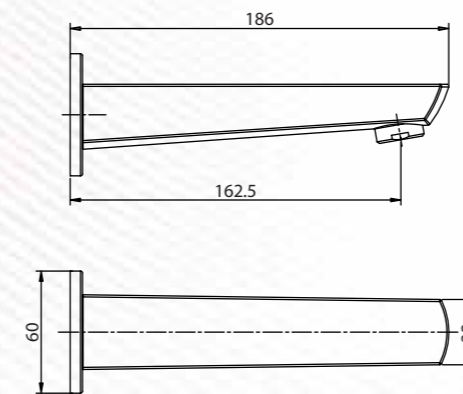

Bath Spout in
Polished Chrome
Q163100420
MRP: ₹3,990

Diverter Trim Set In Polished
Chrome
Q163100220
MRP: ₹4,990

ASTER

Aster- a touch of elegance

Asters by Queo is a blend of elegance and innovation. With their beautiful curves and ergonomic design. Taps are carefully engineered to provide a smooth and effortless user experience.