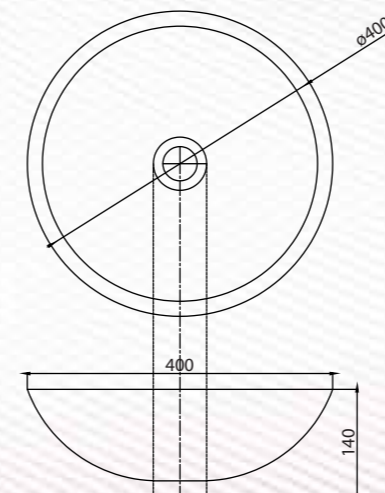

Over the counter basin
without faucet hole in
White
Q227100510
MRP: ₹9,990