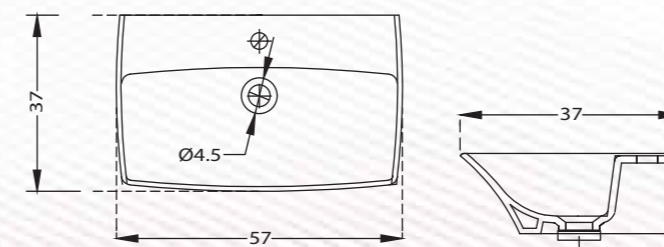

ORCA

Over the counter basin
with faucet hole in white
Q307140110
MRP: ₹13,990

ZINNIA

Over the counter basin
with faucet hole in white
Q357140410
MRP: ₹13,990

MARSALA

Over the counter basin
with faucet hole in white
Q257140110
MRP: ₹11,990