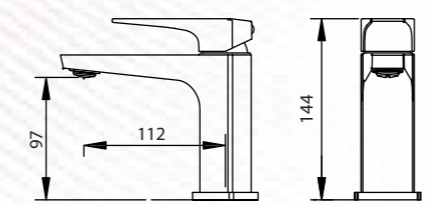

MODERN

Single Control basin faucet
in gun grey
Q213100025
MRP: ₹17,990

Single Control basin faucet
in matt black
Q213100024
MRP: ₹17,990