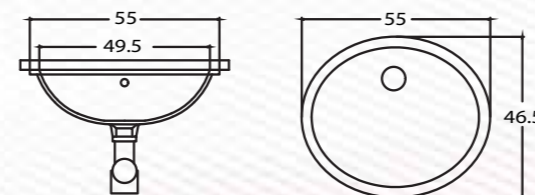

SPAZIO

Undercounter Basin in
White
Q757150310
MRP: 5,990