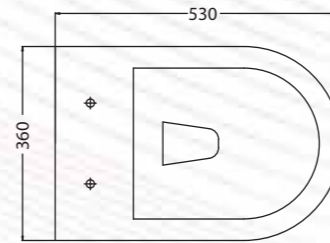

SPECTRA

Wall-hung toilet with soft-close seat in Matt Black
Q227100124
MRP: ₹ 25,990