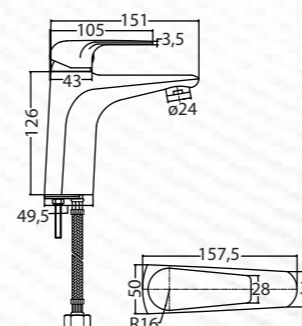

ASTER

Aster- a touch of elegance

Asters by Queo is a blend of elegance and innovation. With their beautiful curves and ergonomic design. Taps are carefully engineered to provide a smooth and effortless user experience.

CLASSIC

Single Control Basin Faucet in Polished Chrome
Q113111120
MRP: ₹5,990