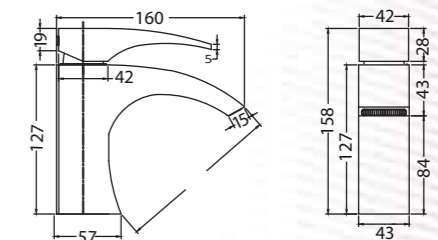

Tall Pillar Tap in Polished Chrome
Q403112120
MRP: ₹7,490