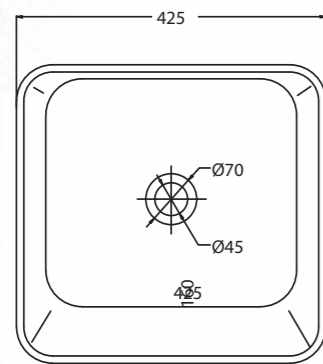

Over the counter basin
without faucet hole in
White
Q217100310
MRP: ₹11,990

Must order - Ceramic waste coupling