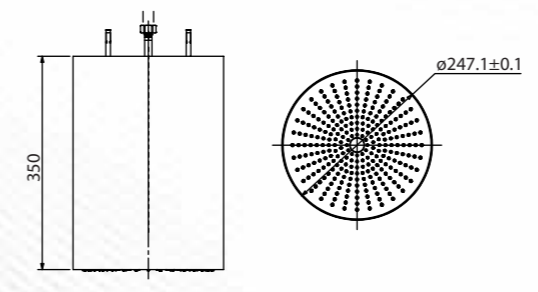

TIMELESS

AquaTune Speaker Showers (247×350mm)
Q993100724
MRP: ₹28,990