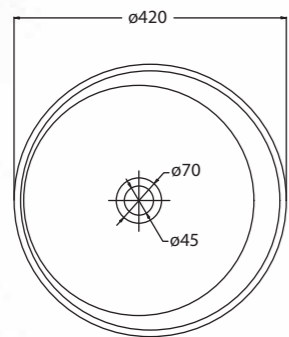

Over the counter basin
without faucet hole in
White
Q227100310
MRP: ₹10,990

Must Order - Ceramic waste coupling