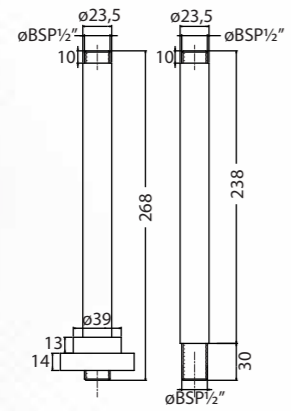

Also Available

- Gun Grey | Q503200025 | MRP: ₹3,890
- Brushed Nickel | Q503200026 | MRP: ₹3,890
- Matt Black | Q503200024 | MRP: ₹3,890

Also Available

- Matt Black | Q503200124 | MRP: ₹3,890
- Brushed Nickel | Q503200126 | MRP: ₹3,890
- Gun Grey | Q503200125 | MRP: ₹3,890