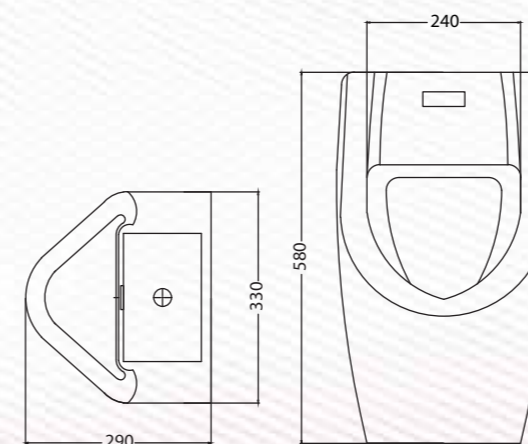

ZINNIA

Integrated Sensor Urinal (DC)
Q357610110
MRP: ₹18,990