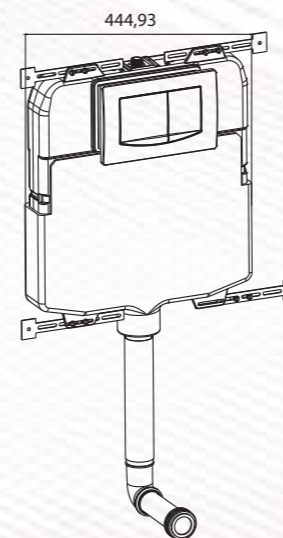

PNEUMATIC TANK

Concealed Cistern
Pneumatic with E sense
Q507451010
MRP: ₹23,990