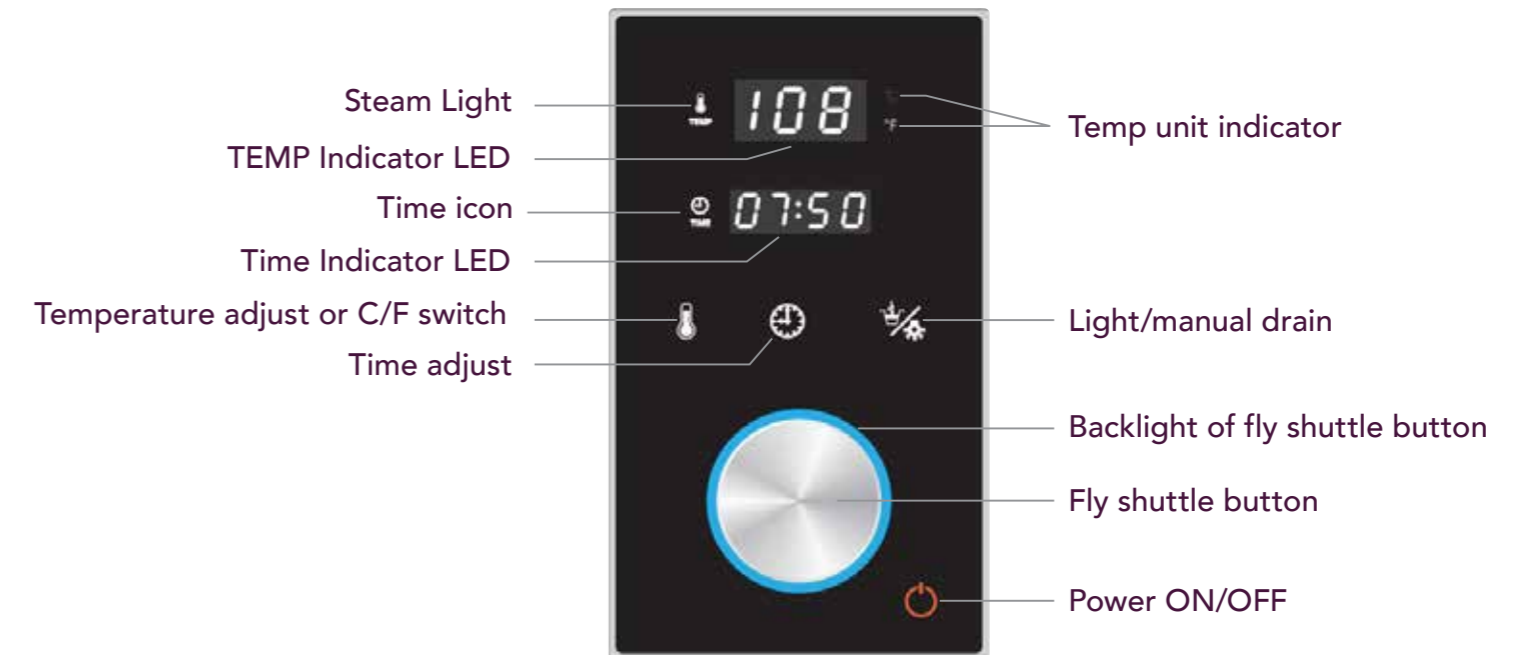

Rain shower+hand shower+back massage.

With shampoo holder WHITE color.

With white coating back glass, white profile.

1650x1650x2200 (in mm)

STEAM GENERATORS

Experience the sublime comfort of a private steam bath with Queo Steam Generators. It not just gives you the benefits of steam but also cleanses you of toxins and impurities.