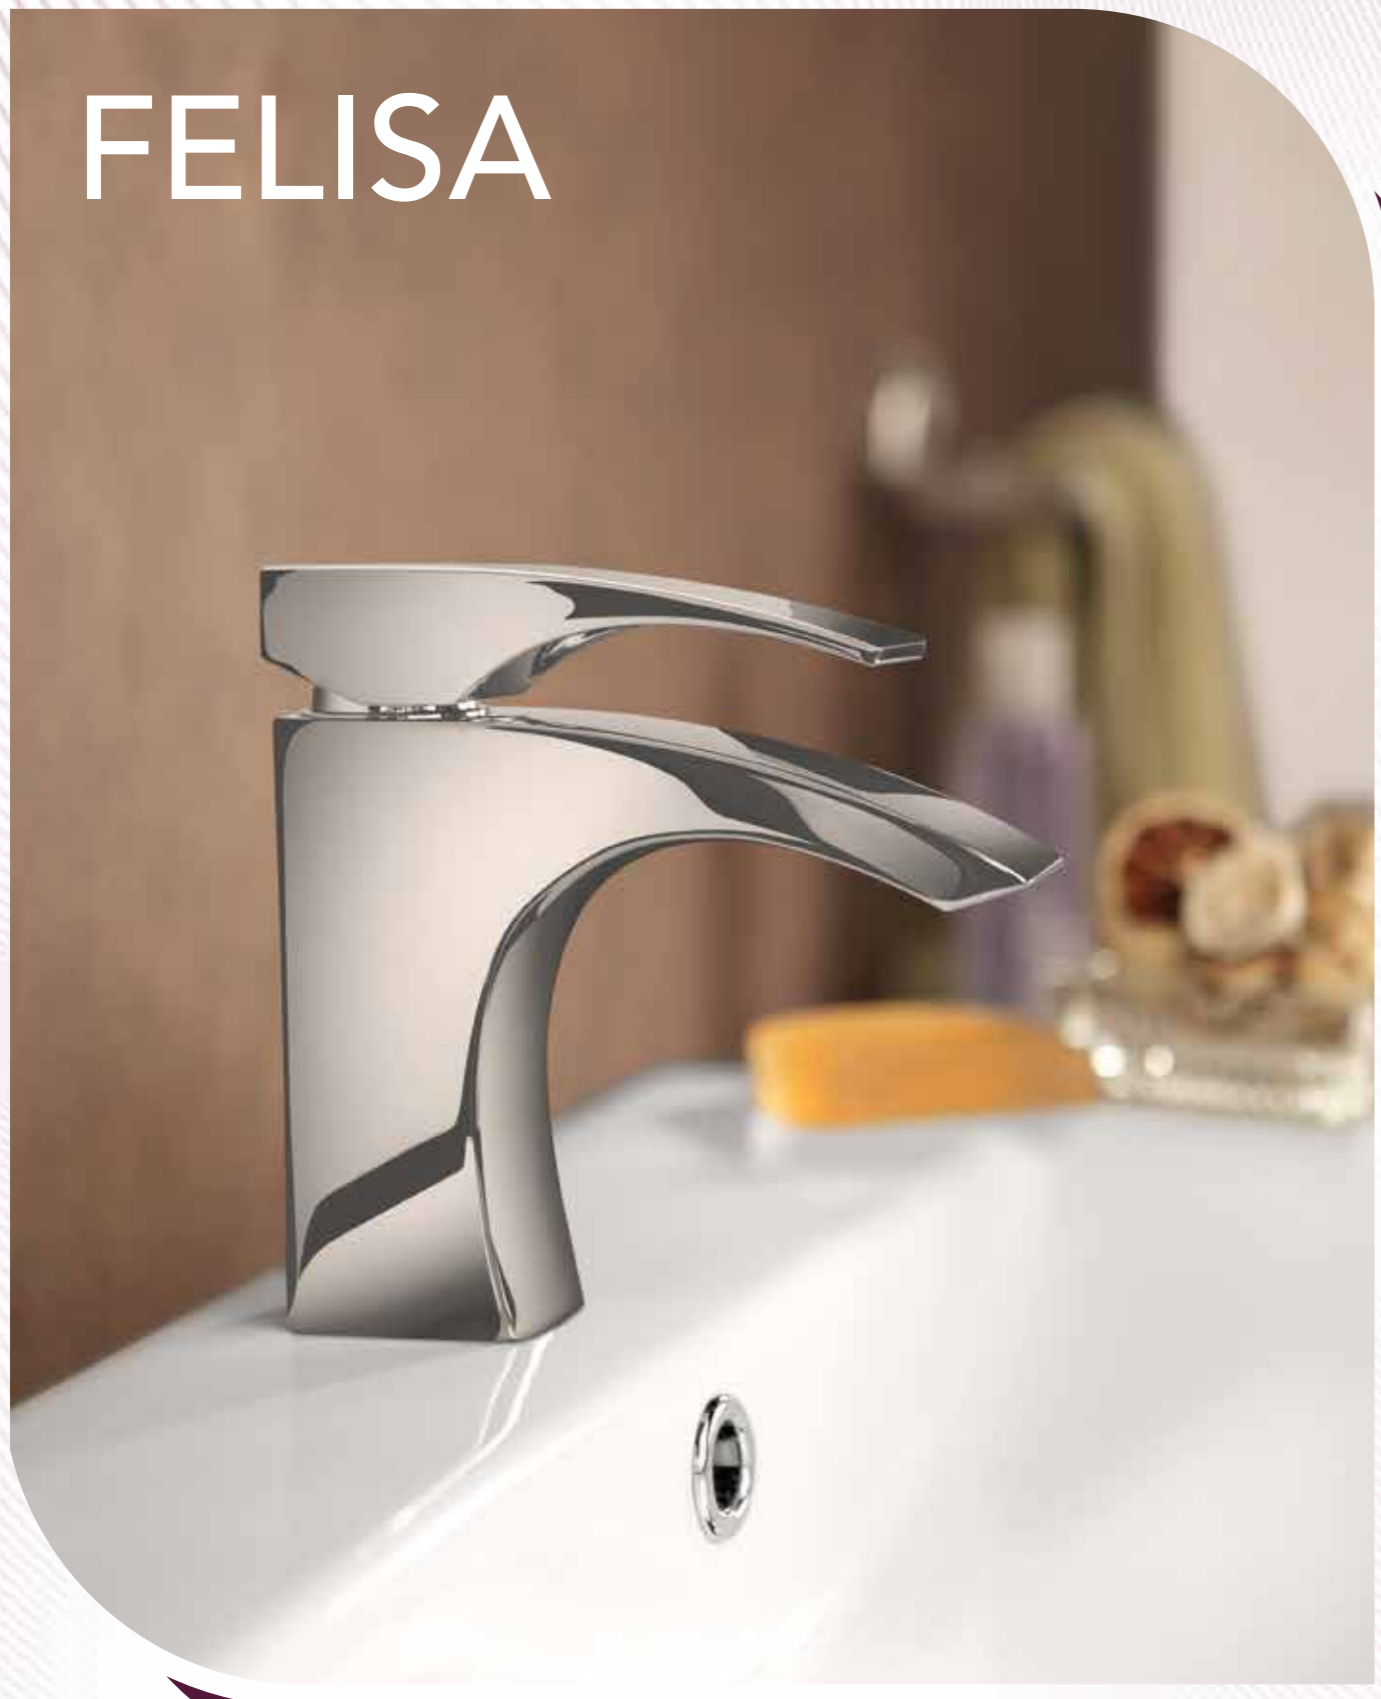

Zelos taps illustrate elegance with its sleek and modern form, creating a strong statement in any bathroom. Zelos taps are designed with precision and attention to detail, providing both flair and practicality.

MODERN

Single Control Basin
Faucet In Polished
Chrome
Q363111120
MRP: ₹10,990

Single Control basin faucet tall
in polished chrome
Q363114120
MRP: ₹14,490

Single Control Wall Mounting
Basin Faucet Trim & Concealed
Body in Polished Chrome
Q363117120
MRP: ₹13,990

4 Way Divertor "ZELOS"
Q363117220
MRP: ₹24,990

Diverter Trim &
Concealed Body in
Polished Chrome
Q363123120
MRP: ₹12,990

Bath Spout in Polished
Chrome
Q363126120
MRP: ₹5,990

FELISA

FELISA - Radiate sophistication and utility

Representing the pinnacle of modern design. They are meticulously engineered to provide a smooth water experience that combines efficiency and elegance. Felisa taps improve any bathroom decor with their clean forms and superior finishes, infusing elegance into daily activities.