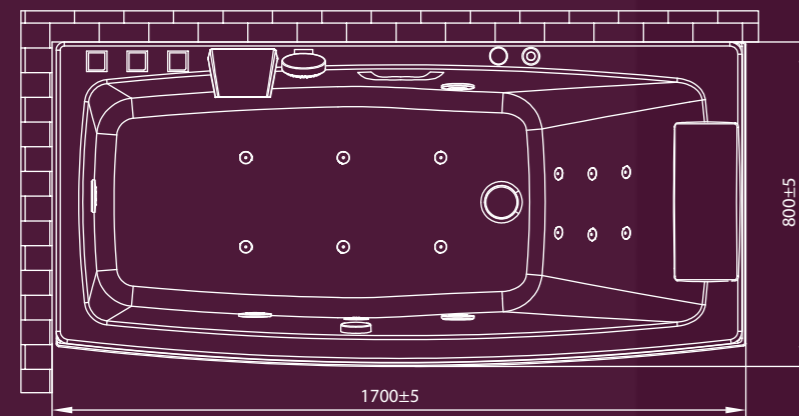

Back Massage

Water Level Sensor

Touch Control Panel

- Divertor + Hand Shower Jet
- 450W Air Blower
- Self-Cleaning, Water Level Sensor
- Easy Service Access
- 6 Back Massage Jets
- 6 Air Jets
- 5 Hydro Massage Jets
- 1 Hp Whirlpool Motor
- 1 Headrest