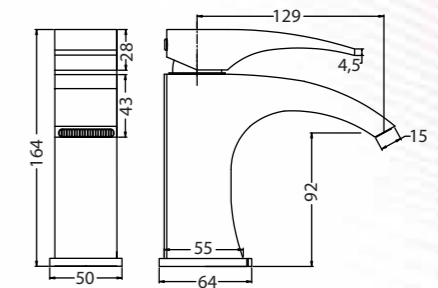

Single Control Basin Faucet In Polished Chrome
Q403111120
MRP: ₹8,990