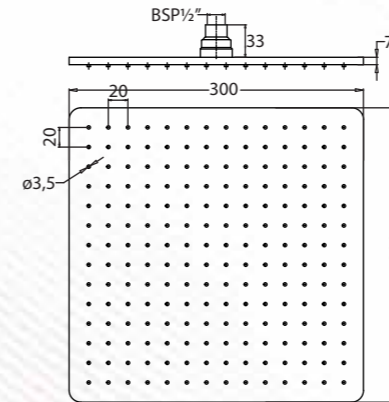

Must Order - Shower Arm

Square 250mm in
matt black
Q993100224
MRP: ₹13,990

Square 250mm
in brushed nickel
Q993100226
MRP: ₹13,990

Overhead Shower
300x300 mm-Chrome
Q503146220
MRP: ₹14,990