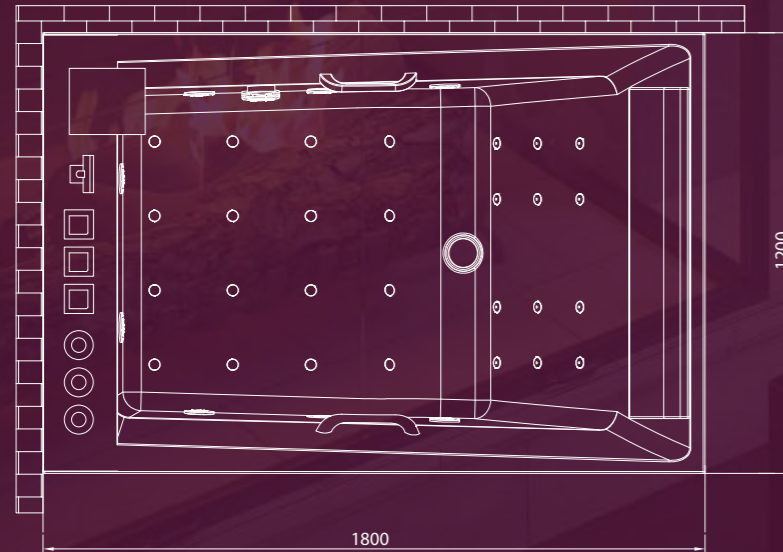

Waterfall Feature

Chromo Therapy

Anti-Odour Drainage

Bubble Bath

Back Massage

Water Level Sensor

Touch Control Panel

- Divertor + Hand Shower Jet
- 450W Air Blower
- Self-Cleaning, Water Level Sensor
- Easy Service Access
- 12 Back Massage Jets
- 16 Air Jets
- 8 Hydro Massage Jets
- 1.5 Hp Whirlpool Motor
- 2 Headrest