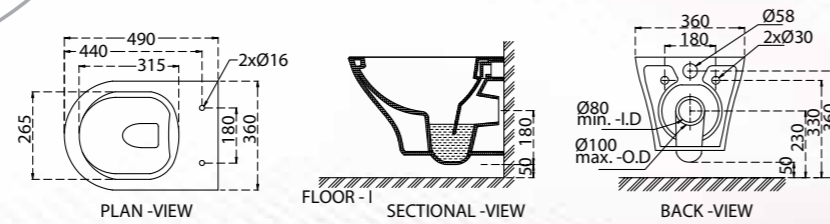

ASTER

Wall-hung toilet with
soft-close seat in white
Q117240110
MRP: ₹12,990