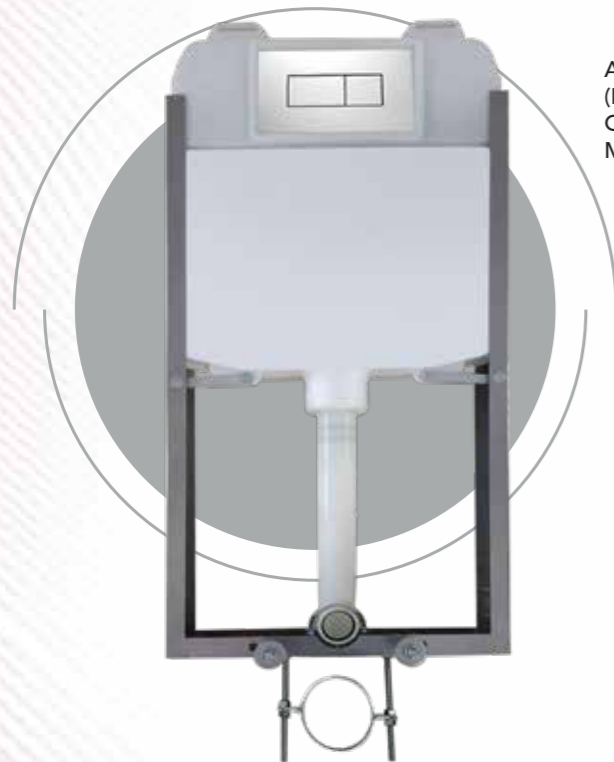

Alpha with Flush Plate (Half Frame)
Q507455810
MRP: ₹11,990