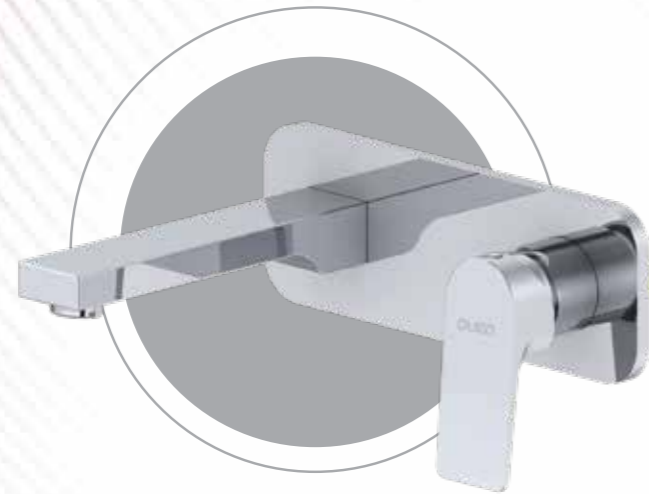

Single Control WM Basin
Faucet Trim & Diverter in
Polished Chrome
Q163100320
MRP: ₹8,990