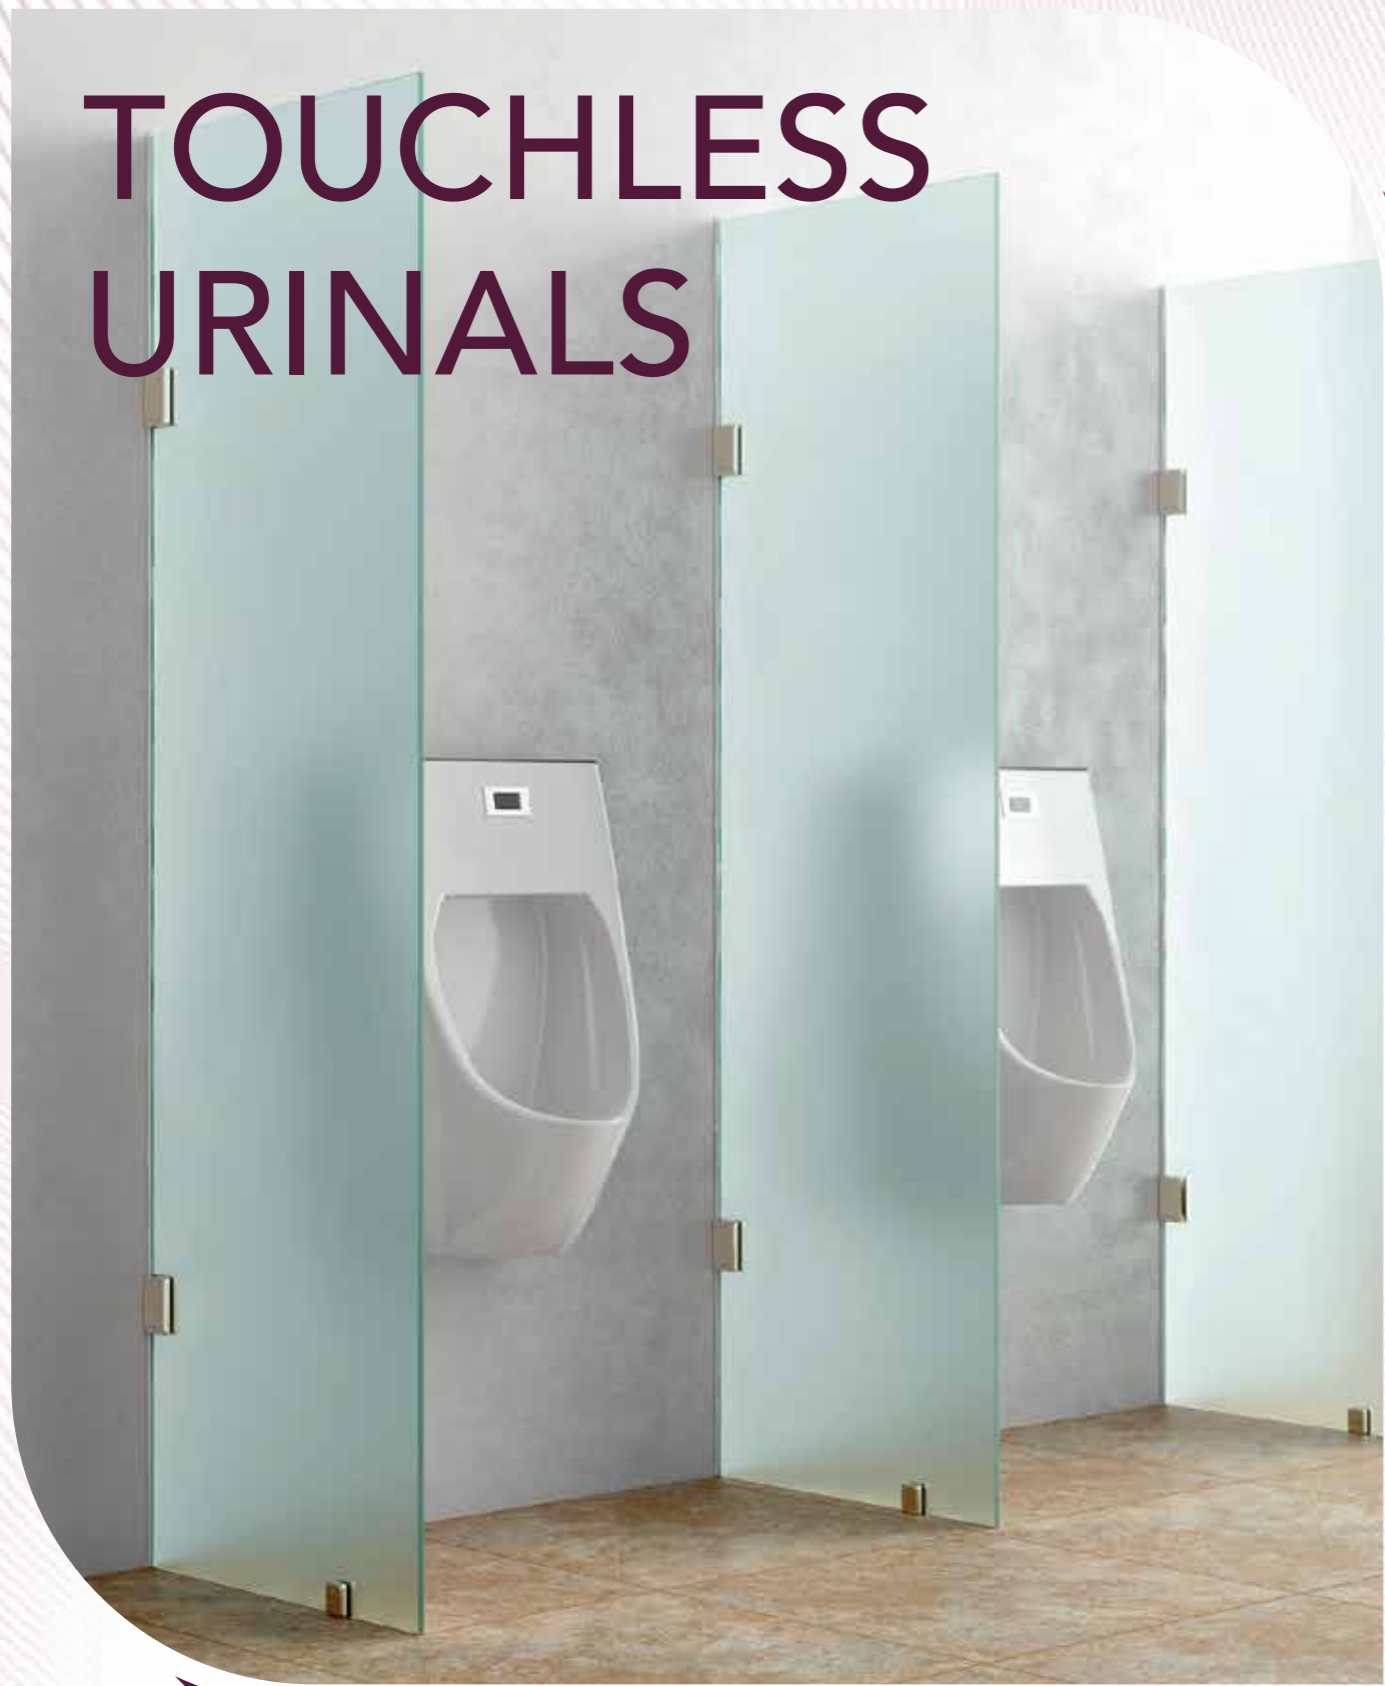

TOUCHLESS URINALS