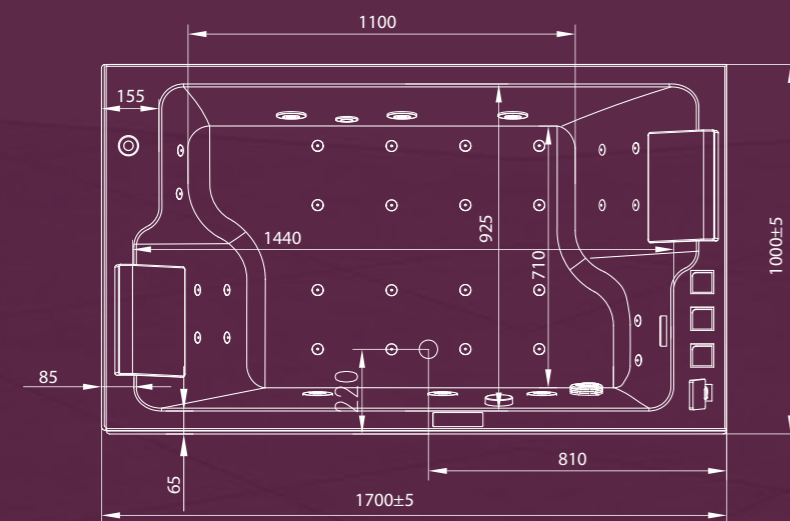

ROMANCE MONROE

Cat Code: Q618000111

Dimension : 1700X1000X630 (Right) (in mm)

₹3,43,170

On/Off Feature

Waterfall Feature

Chromo Therapy

Anti-Odour Drainage

Bubble Bath

Back Massage

Water Level Sensor

Touch Control Panel

- Water Pump 1p Or 1.5p + Air Pump 0.6p
- 6pcs Big Jets 12pcs Small Jets 16pcs Air Jets 1pc 7-Color Led Lights
- Touch Control Panel Plus Massage Pressure Regulator
- Thermostatic Heater Temperature Adjustable
- Bluetooth Speaker - Waterproof Faucet And Cascade Spout
- 2pcs Pillow