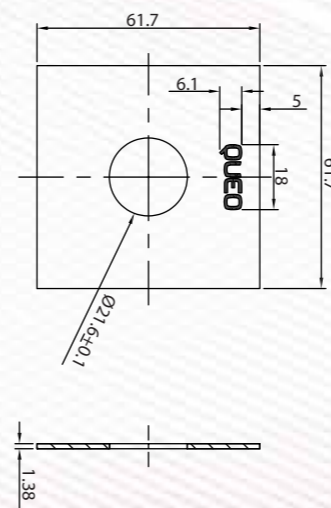

Shower Arm Ceiling
200mm SSP
Q503200119
MRP: ₹2,990

Also Available

- Matt Black | Q503200124 | MRP: ₹3,890
- Brushed Nickel | Q503200126 | MRP: ₹3,890
- Gun Grey | Q503200125 | MRP: ₹3,890

Brass Round Ceiling Chrome (150mm)
Q503200320
MRP: ₹2,990