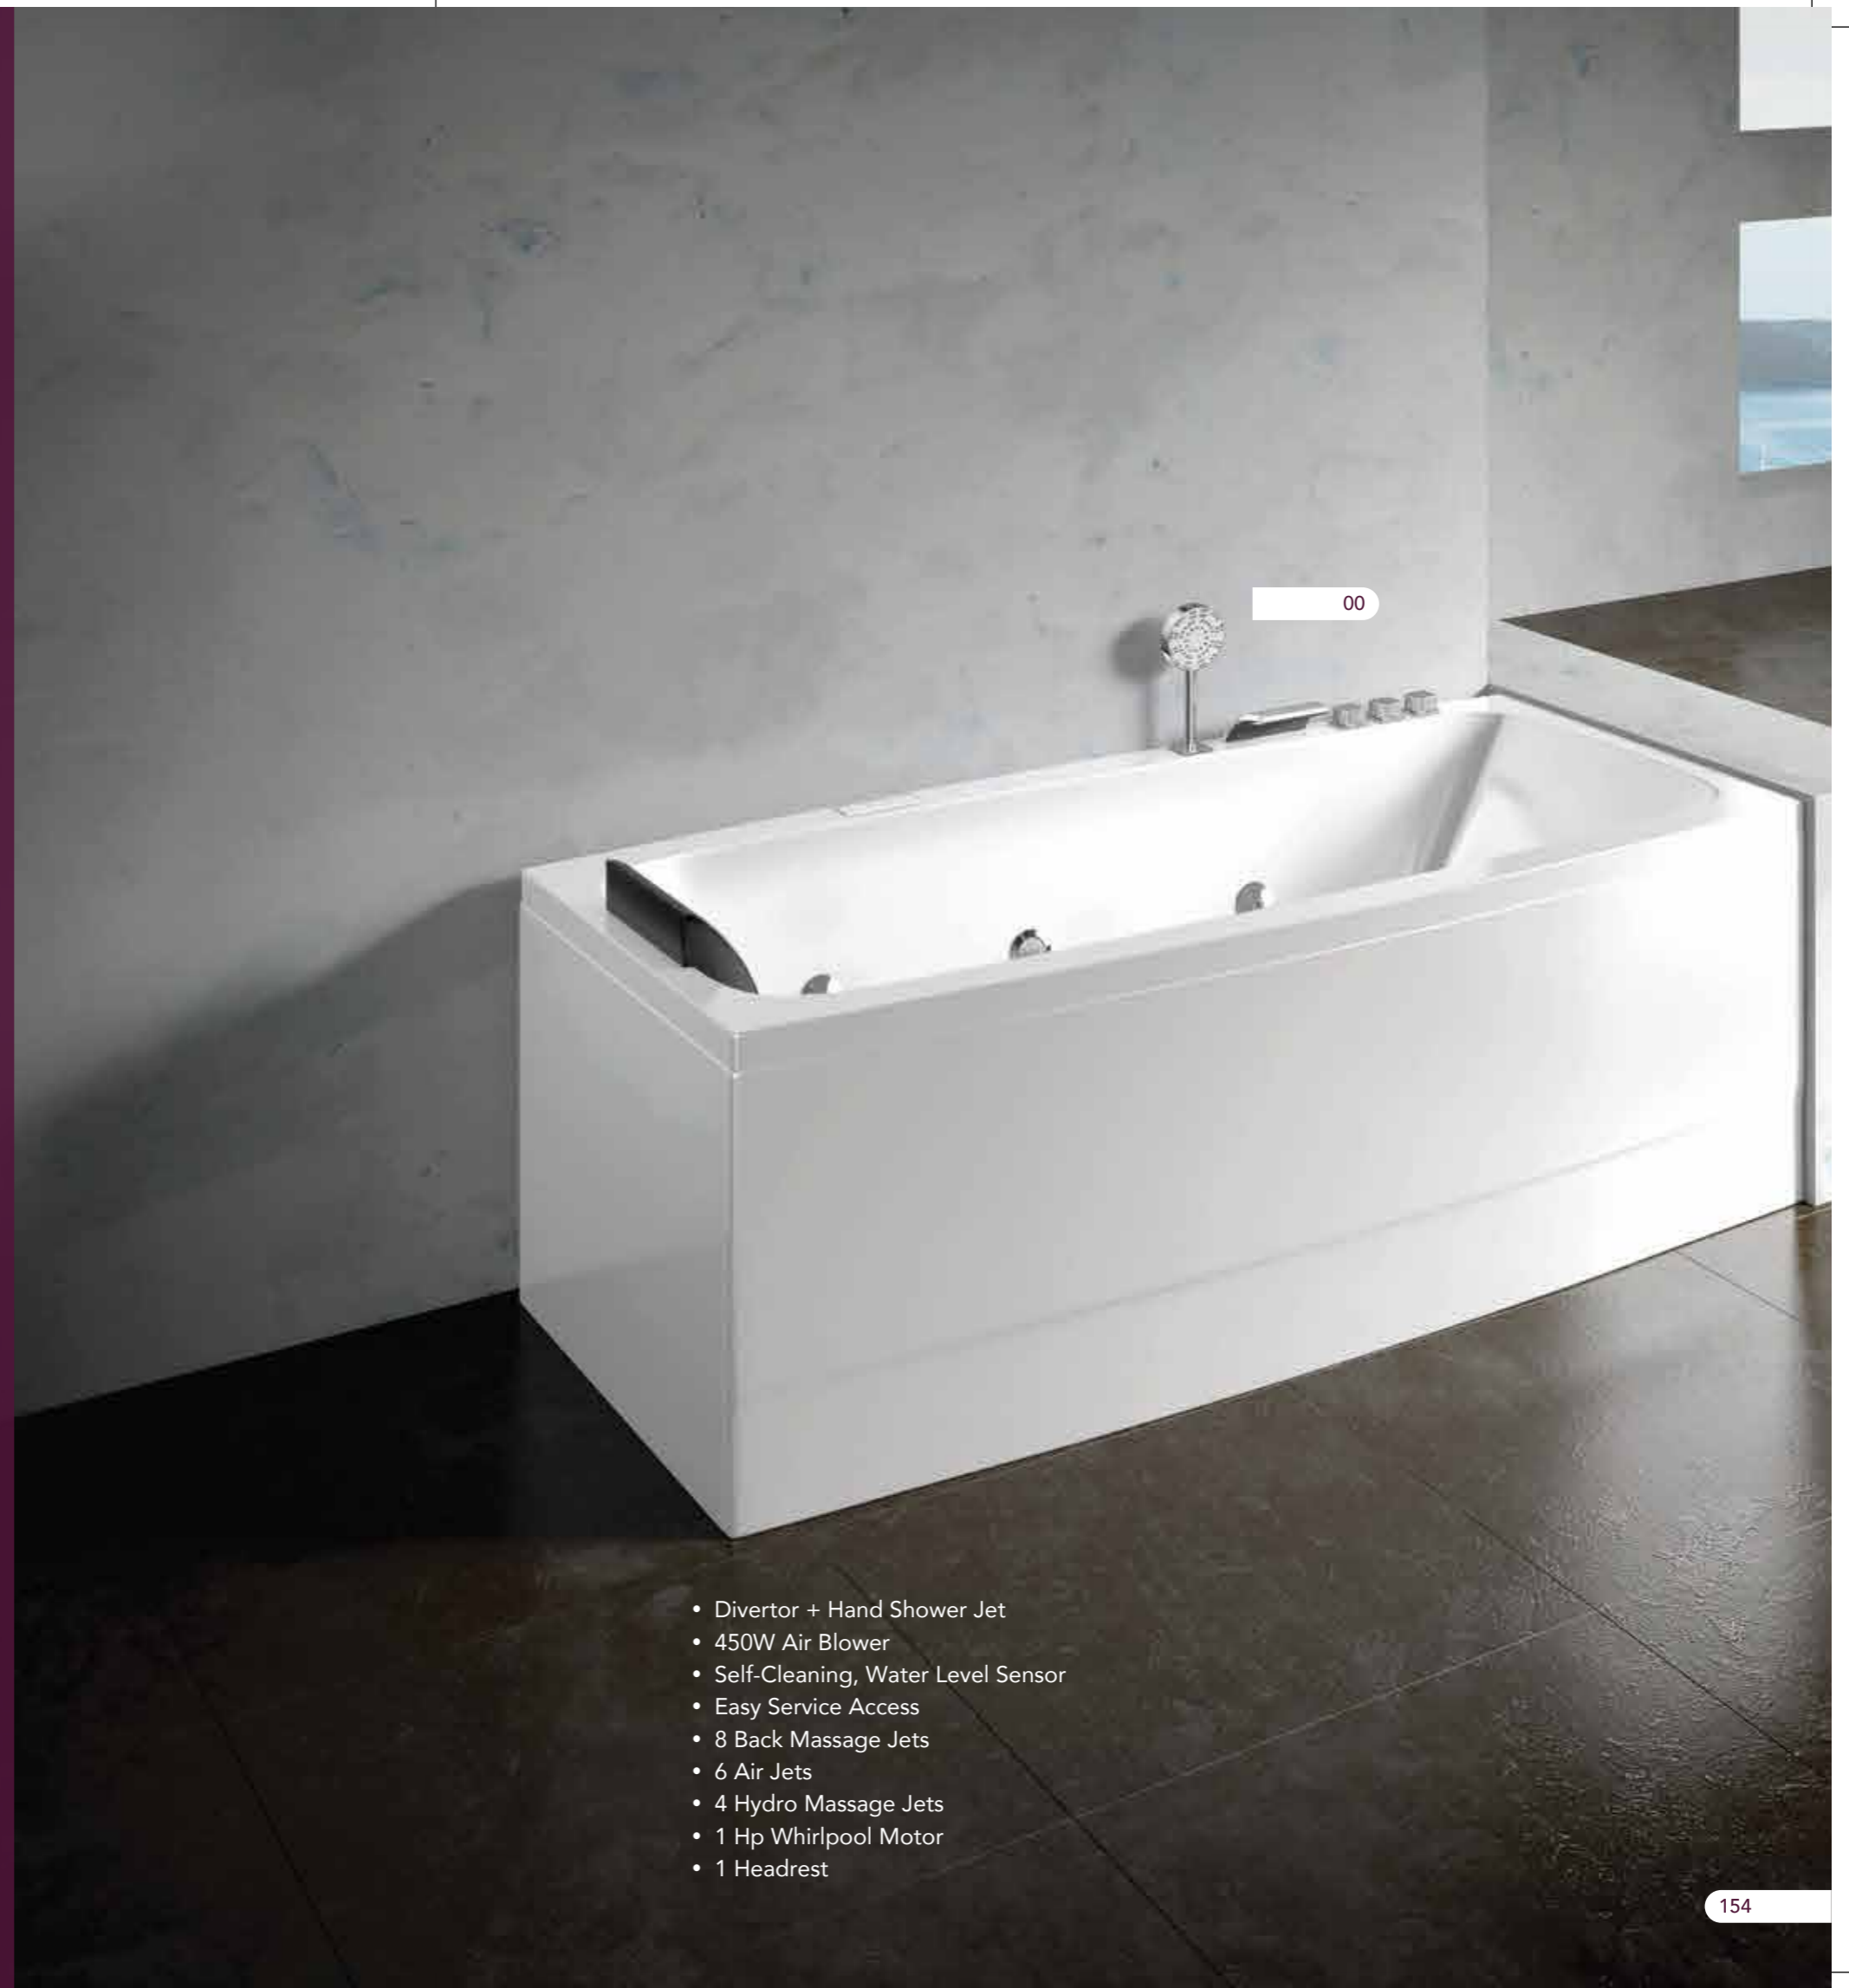

Waterfall Feature

Chromo Therapy

Anti-Odour Drainage

Bubble Bath

Back Massage

Water Level Sensor

Touch Control Panel

- Divertor + Hand Shower Jet
- 450W Air Blower
- Self-Cleaning, Water Level Sensor
- Easy Service Access
- 8 Back Massage Jets
- 6 Air Jets
- 4 Hydro Massage Jets
- 1 Hp Whirlpool Motor
- 1 Headrest