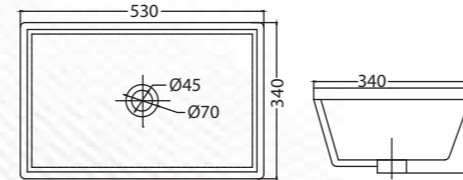

BRYN

Undercounter Basin
in White
Q197150110
MRP: ₹6,990

CLASSIC

ELENA

Undercounter Basin
in White
Q757150410
MRP: ₹6,990