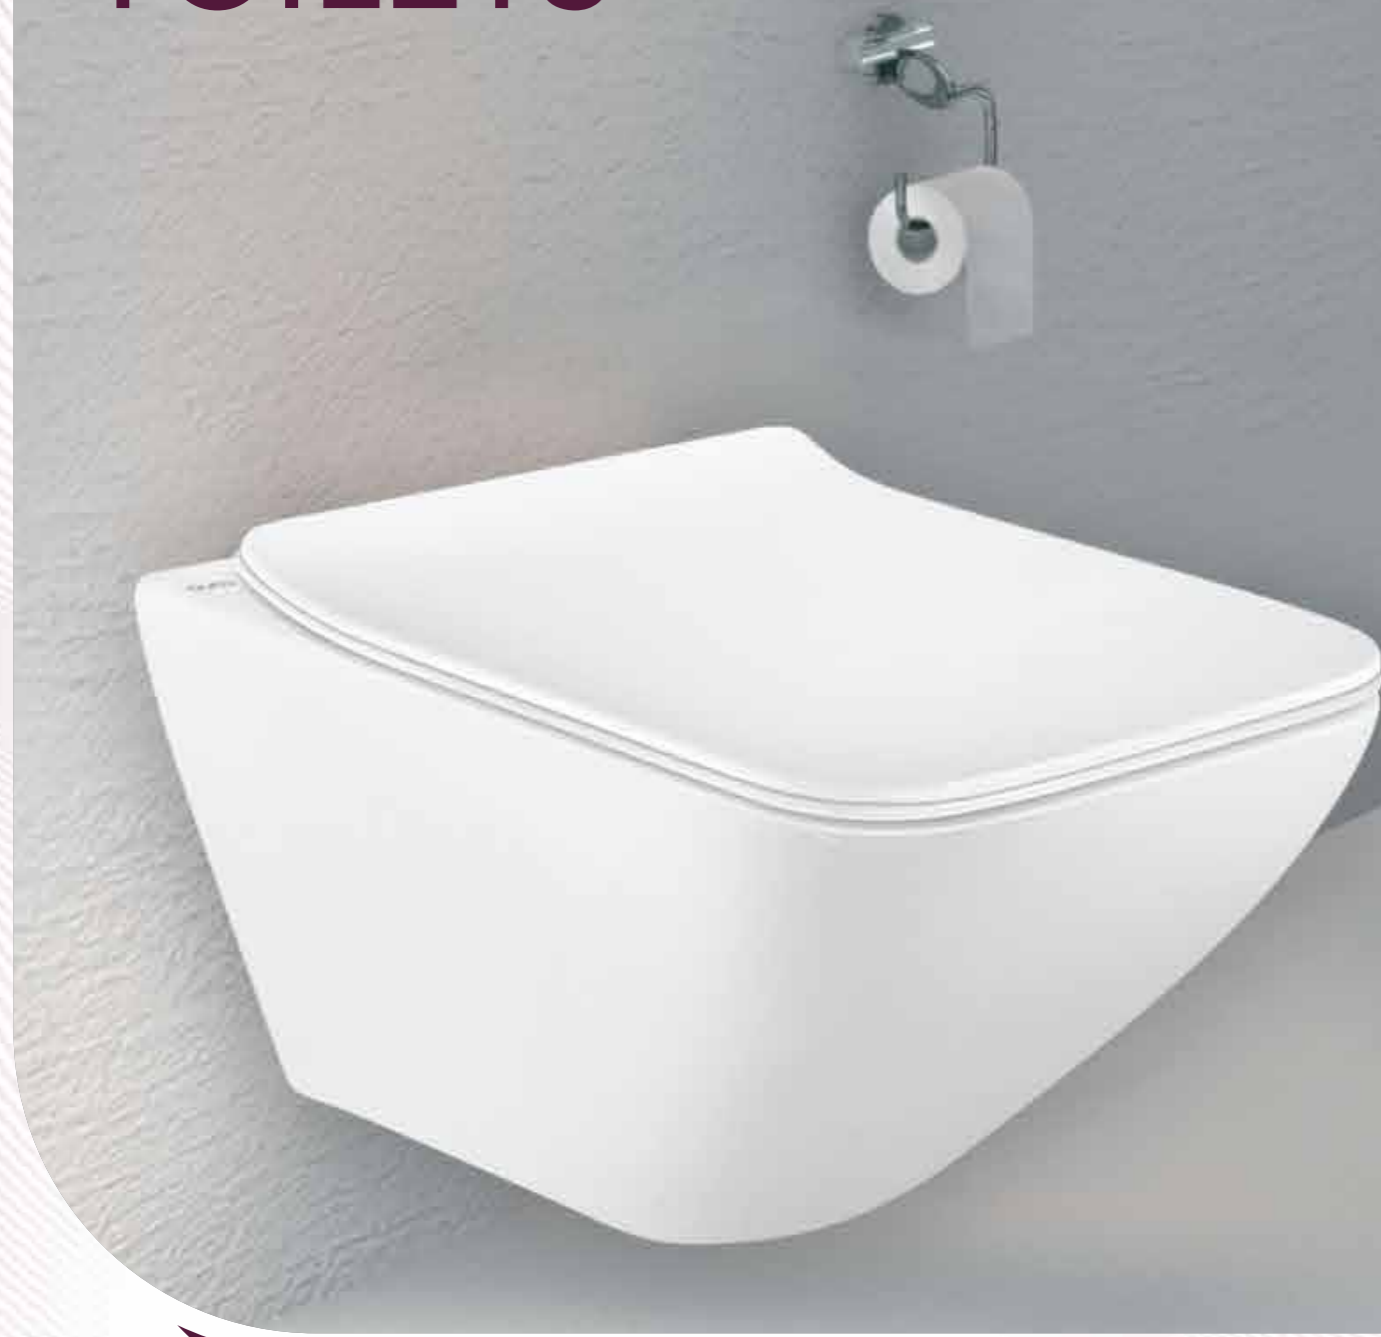

Q-SMART FLOOR MOUNTED

One-piece Smart Toilet with remote & soft-close seat in White
Q777102510
MRP.: ₹125,000

Q-SMART WALL MOUNTED

Wall-hung Smart Toilet with remote & soft-close seat in White
Q777102610
MRP.: ₹169,990

WALL HUNG TOILETS

Wall Hung Toilet -

Queo Wall hung Toilets are sleek and space-saving, have redefined bathroom elegance. They float above the floor like works of art, creating the illusion of space. Their minimalist design harmonizes with current aesthetics, delivering a balance of form and function.