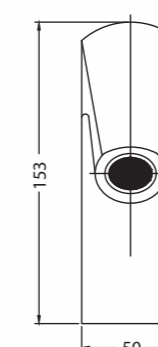

MODERN

Touchless basin faucet cold-only
in polished chrome (AC and DC)
Q503129820
MRP: ₹22,990