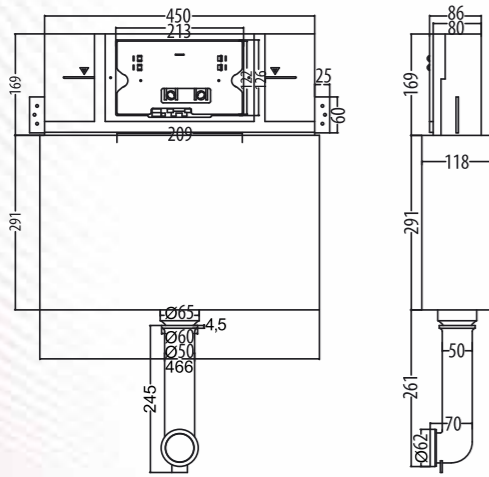

Alpha with Flush Plate
Q507450910
MRP: ₹9,990

Alpha with Flush Plate (Half Frame)
Q507455810
MRP: ₹11,990

Flush plate Alpha
Q507455615
MRP: ₹2,990

Concealed Cistern
SISMA Full Frame -QF
Q507451110
MRP: ₹11,990