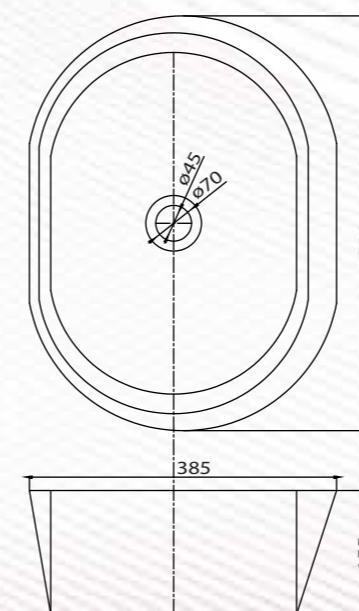

Over the counter basin
without faucet hole in White
Q227100210
MRP: ₹12,990