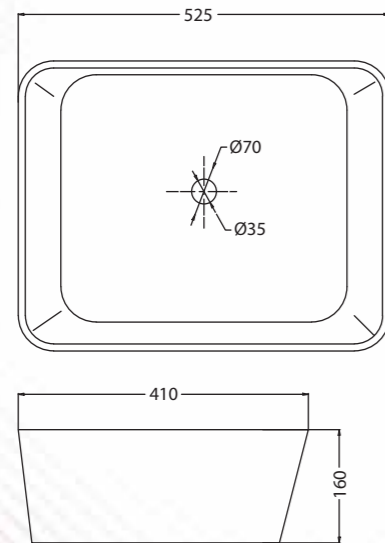

Over the counter basin
without faucet hole in White
Q217100210
MRP: ₹13,990

Must Order - Ceramic waste coupling