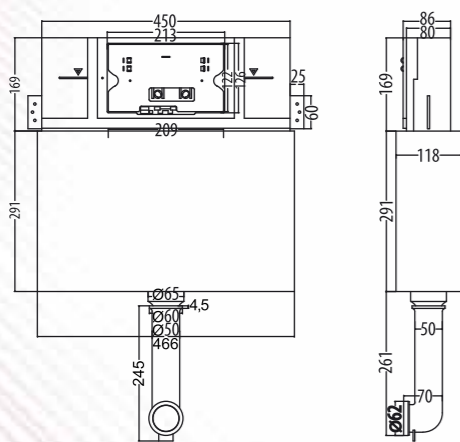

Concealed Cistern
SISMA with Half Frame
Q507451210
MRP: ₹9,990