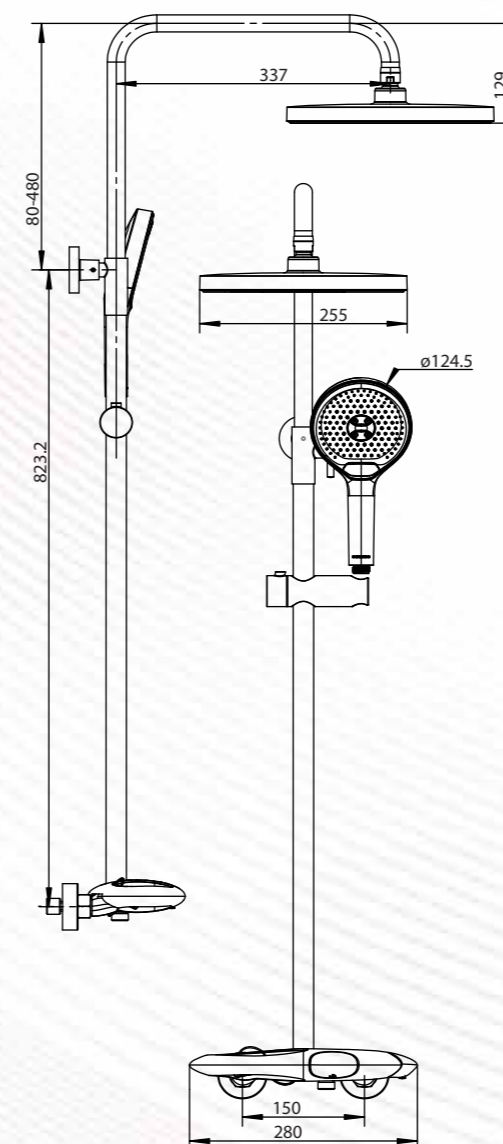

PEBBLE THERMOSTATIC SHOWER SYSTEM

SCAN TO
WATCH
VIDEO

PEBBLE - nature's art meets high-end craftsmanship

Experience the ultimate in shower luxury with our Thermostatic Shower Set. Designed to provide precise temperature control, this innovative system ensures a comfortable and safe showering experience every time.

Embrace the perfect blend of safety, style, and performance for a superior shower experience every day.

MODERN