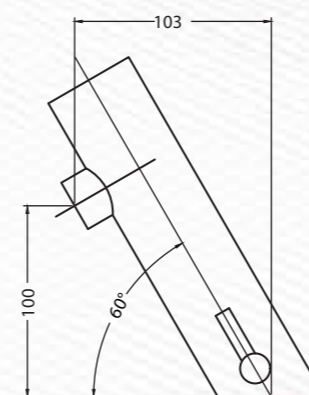

Touchless basin faucet mixer
in polished chrome (AC and DC)
Q503129720
MRP: ₹19,990