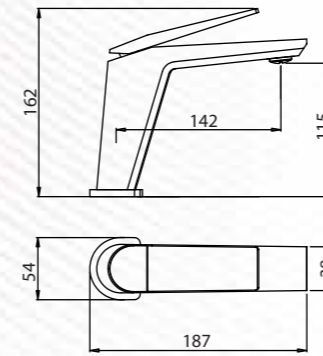

TIMELESS

Single Control basin faucet
in Gun Grey
Q233100025
MRP: ₹21,240