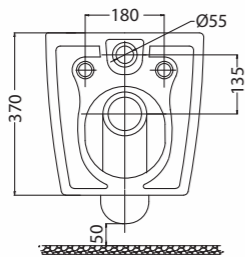

MARSALA

Wall-hung toilet with soft-close seat in white
Q257240110
MRP: ₹29,990

MODERN

ZELOS NEO

Wall-hung toilet with soft-close seat in white
Q367240210
MRP: ₹25,990

AURA

Wall-hung toilet with soft-close seat in Matt Black
Q217100024
MRP: ₹28,990