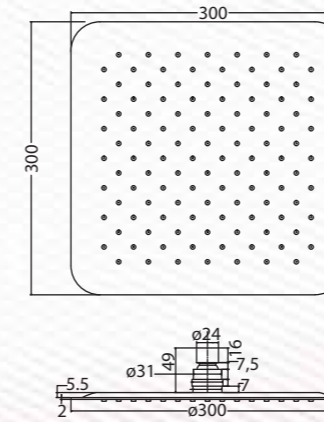

Square 200mm in
polished chrome
Q993100120
MRP: ₹8,990

Must Order - Shower Arm

Square 200mm in
matt black
Q993100124
MRP: ₹11,240

Square 200mm in
brushed nickel
Q993100126
MRP: ₹11,240

Square Ultra Thin 300mm in
polished chrome
Q503141220
MRP: ₹14,990