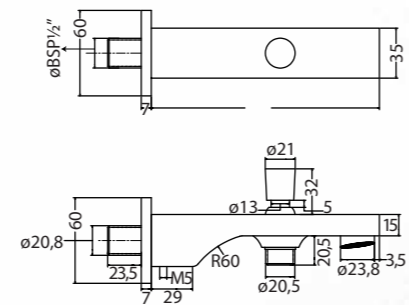

MODERN

Felisa
Bath Spout in Polished Chrome
Q403126120
MRP: ₹4,990

CLASSIC

Aster
Bath Spout in Polished Chrome
Q113126120
MRP: ₹2,990

Felisa
Bath Spout With Diverter in Polished Chrome
Q403126220
MRP: ₹5,990