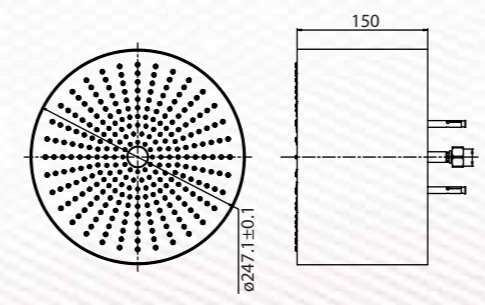

-  Relaxing Sensation
-  Spa-Like Atmosphere
-  Uniform Flow

TIMELESS

AquaTune Speaker Showers (247×350mm)
 Q993100724
 MRP: ₹28,990

AquaTune Speaker Showers (247×250mm)
 Q993100624
 MRP: ₹27,990

AquaTune Speaker Showers (247×150mm)
 Q993100524
 MRP: ₹25,990