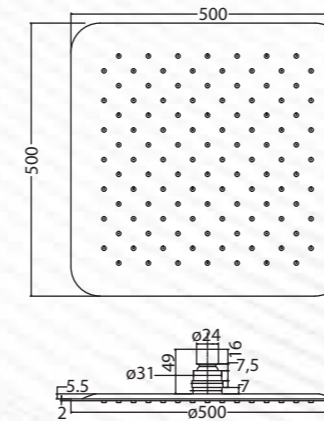

Must Order - Shower Arm

Square Ultra Thin 500mm
in polished chrome
Q503141820
MRP: ₹25,990