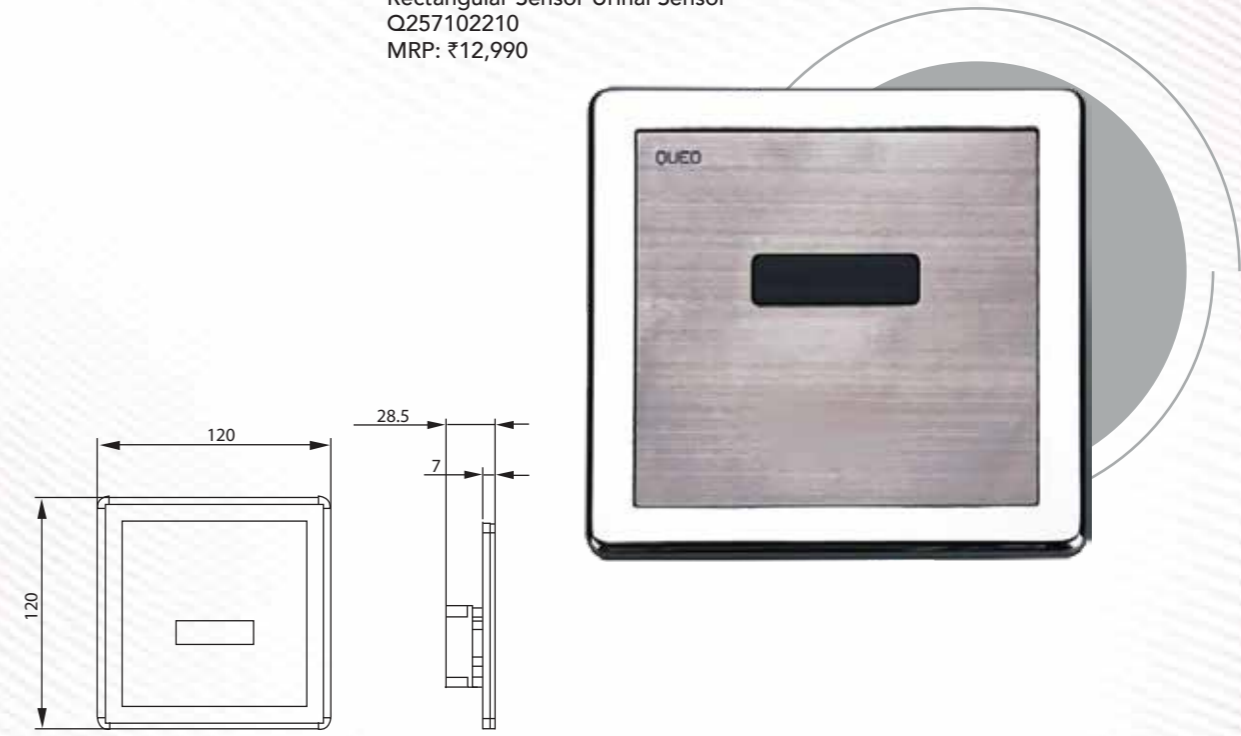

URINAL SENSOR

Rectangular Sensor Urinal Sensor*
Q257102210
MRP: ₹12,990