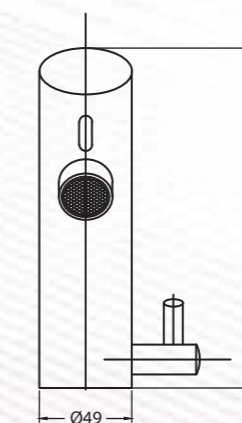

Touchless basin faucet mixer
in polished chrome (AC and DC)
Q503129720
MRP: ₹19,990