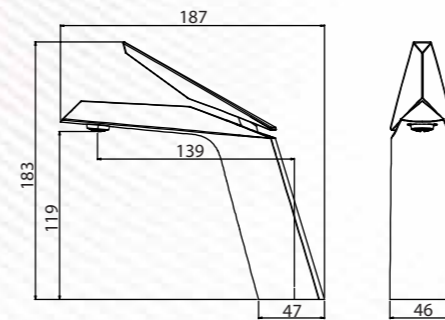

TIMELESS

Single Control basin faucet in Gun Grey
Q903100025
MRP: ₹27,990

Single Control basin faucet in Matt Black
Q903100024
MRP: ₹27,990