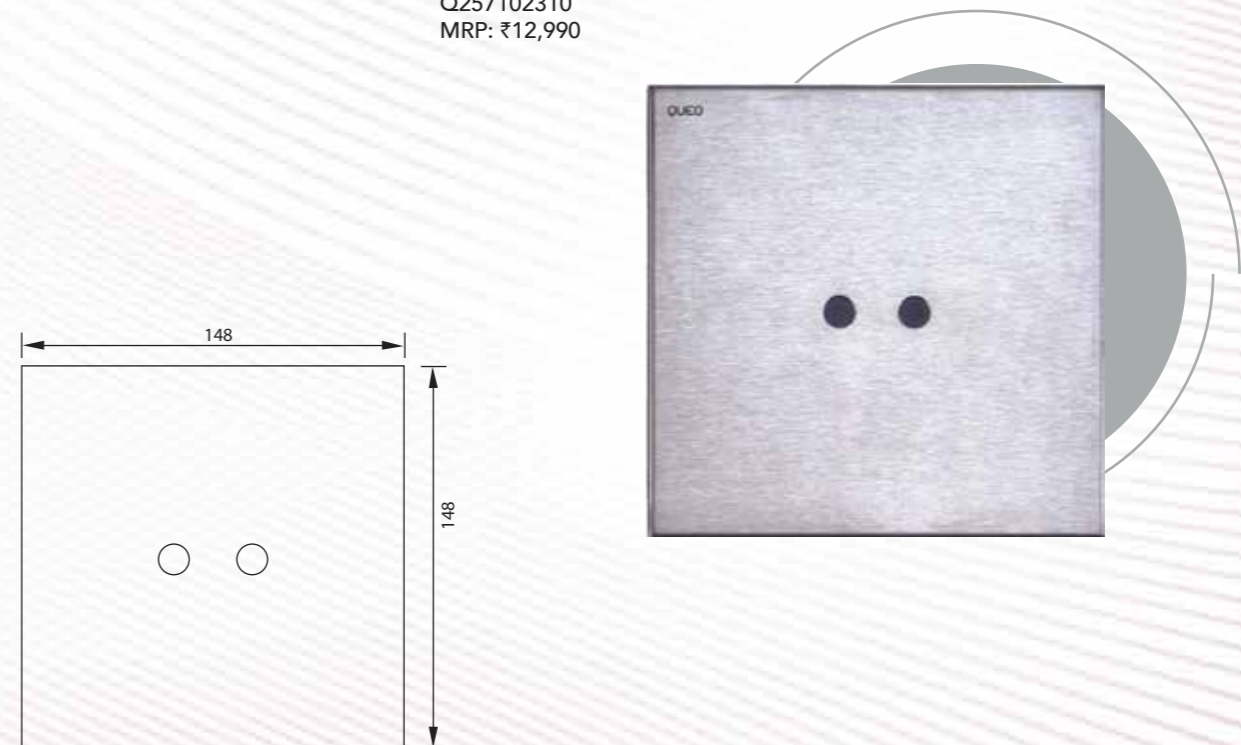

URINAL SENSOR

Two Eye Sensor Urinal Sensor*
Q257102310
MRP: ₹12,990