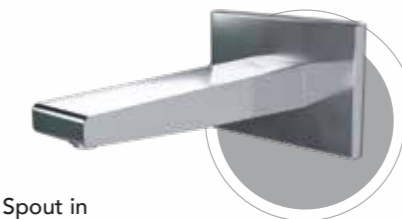

Aura
Bath Spout In
Brushed Nickel
Q213100426
MRP: ₹8,490