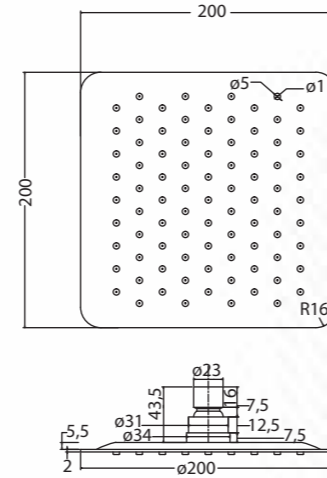

Must Order - Shower Arm