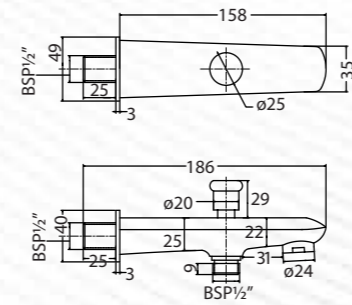

Zelos
Bath Spout in Polished Chrome
Q363126120
MRP: ₹5,990