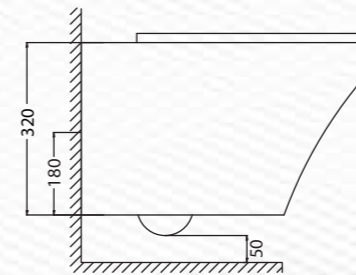

SPECTRA

Wall-hung toilet with soft-close seat in Matt Black
Q227100124
MRP: ₹ 25,990