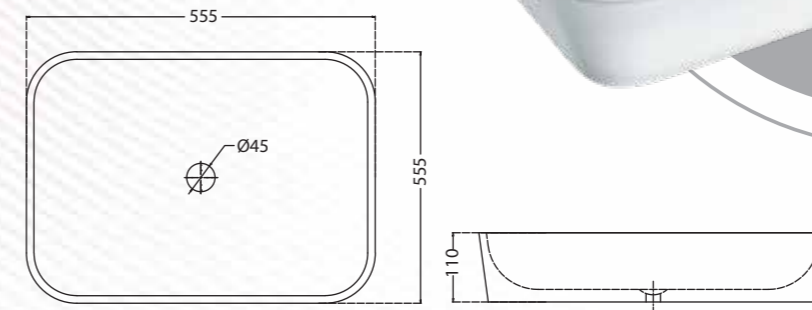

ORCA

Over the counter basin
with faucet hole in white
Q307140110
MRP: ₹13,990