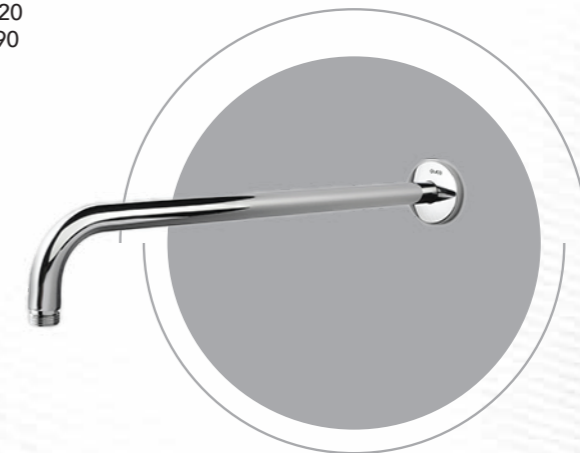

HAND SHOWER

CLASSIC

Handshower "Aquaplay"
with Hose Pipe & Hook
Q503131120
MRP: ₹4,490

SHOWER ACCESSORIES

CLASSIC

Round Wall Mount Shower
Arm 410 MM
Q503151320
MRP: ₹3,990

Round Wall Mount Shower
Arm 450MM
Q113151120
MRP: ₹2,990

Square Shower Arm
Ceiling 250mm Polished
Chrome
Q503151120
MRP: ₹3,490

Square Shower Arm Wall
250mm Polished Chrome
Q503151920
MRP: ₹3,490

Square Wall Mount
Shower Arm 400mm
Chrome
Q503200020
MRP: ₹2,990