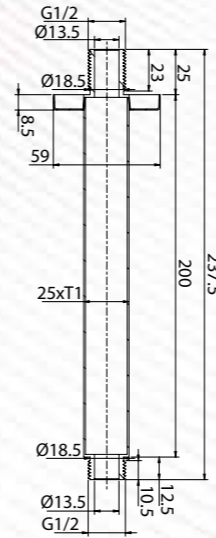

Also Available

- Gun Grey | Q503200025 | MRP: ₹3,890
- Brushed Nickel | Q503200026 | MRP: ₹3,890
- Matt Black | Q503200024 | MRP: ₹3,890

Round Shower Arm Ceiling
250mm Polished Chrome
Q503151220
MRP: ₹2,990

Also Available

- Matt Black | Q503200124 | MRP: ₹3,890
- Brushed Nickel | Q503200126 | MRP: ₹3,890
- Gun Grey | Q503200125 | MRP: ₹3,890