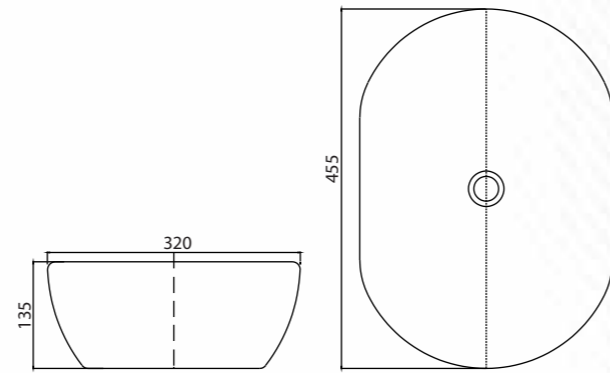

Over the counter basin
without faucet hole in
Matt Khaki
Q227100526
MRP: ₹13,990

Over the counter basin
without faucet hole in
White
Q227100510
MRP: ₹9,990

Must Order - Ceramic waste coupling

SABER

Over the counter basin
with faucet hole in white
Q757140610
MRP: ₹8,990