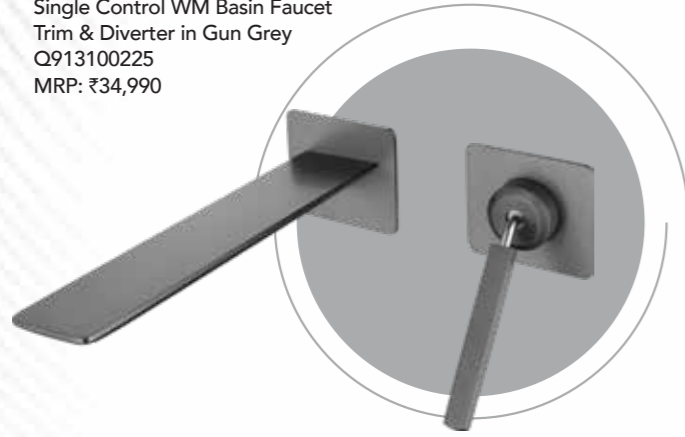

Single Control WM Basin Faucet
Trim & Diverter in Gun Grey
Q913100225
MRP: ₹34,990