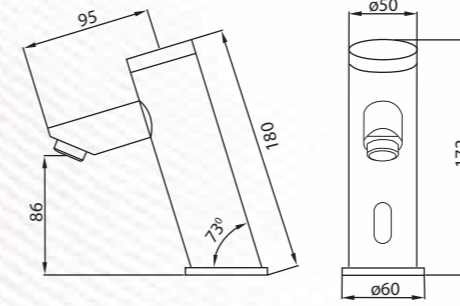

MODERN

Touchless basin faucet cold-only
in polished chrome (AC and DC)
Q503129820
MRP: ₹22,990

Touchless basin faucet mixer
in polished chrome (AC and DC)
Q503129720
MRP: ₹19,990

Touchless basin faucet tall cold-only
in polished chrome (AC and DC)
Q503129520
MRP: ₹16,990