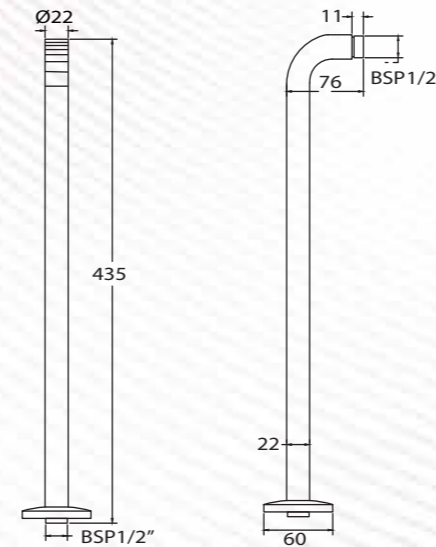

HAND SHOWER

CLASSIC

Handshower "Aquaplay"
with Hose Pipe & Hook
Q503131120
MRP: ₹4,490

SHOWER ACCESSORIES

CLASSIC

Round Wall Mount Shower
Arm 410 MM
Q503151320
MRP: ₹3,990

Round Wall Mount Shower
Arm 450MM
Q113151120
MRP: ₹2,990