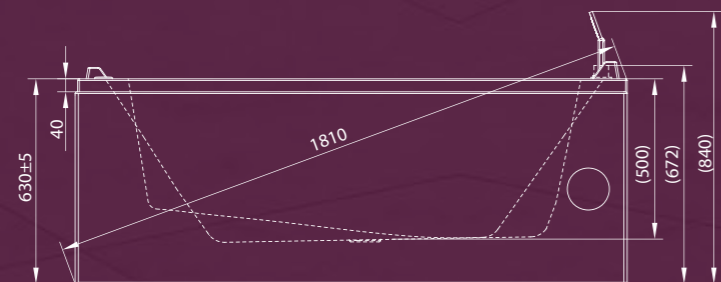

ROMANCE MONROE

Cat Code: Q618000111

Dimension : 1700X1000X630 (Right) (in mm)

₹3,43,170

On/Off Feature

Waterfall Feature

Chromo Therapy

Anti-Odour Drainage

Bubble Bath

Back Massage

Water Level Sensor

Touch Control Panel

- Water Pump 1p Or 1.5p + Air Pump 0.6p
- 6pcs Big Jets 12pcs Small Jets 16pcs Air Jets 1pc 7-Color Led Lights
- Touch Control Panel Plus Massage Pressure Regulator
- Thermostatic Heater Temperature Adjustable
- Bluetooth Speaker - Waterproof Faucet And Cascade Spout
- 2pcs Pillow