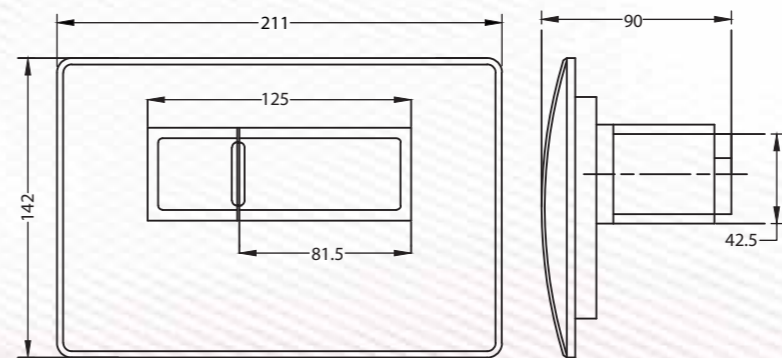

Concealed Cistern
SISMA without Flush
Plate
Q507450100
MRP: ₹4,990