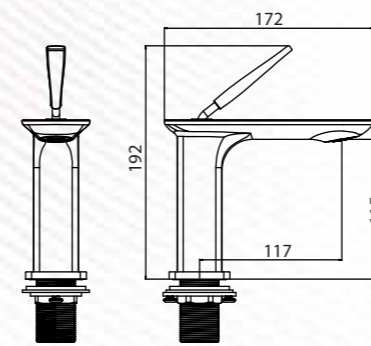

TIMELESS

Single Control basin faucet
in Gun Grey
Q913100025
MRP: ₹26,990

Single Control basin
faucet in Matt Black
Q913100024
MRP: ₹26,990

Single Control basin faucet
tall in Gun Grey
Q913100125
MRP: ₹33,990