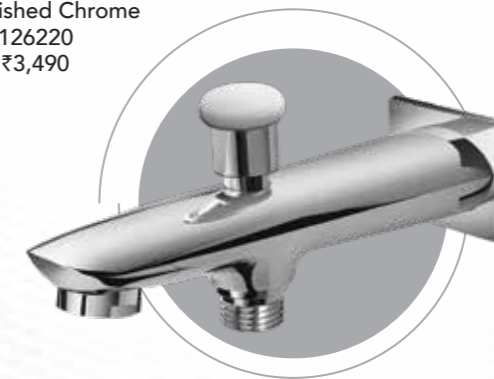

MODERN

Felisa
Bath Spout in Polished Chrome
Q403126120
MRP: ₹4,990

CLASSIC

Aster
Bath Spout in Polished Chrome
Q113126120
MRP: ₹2,990

Felisa
Bath Spout With Diverter in Polished Chrome
Q403126220
MRP: ₹5,990

Aster
Bath Spout With Diverter in Polished Chrome
Q113126220
MRP: ₹3,490

Zelos
Bath Spout in Polished Chrome
Q363126120
MRP: ₹5,990

Enzo Neo
Bath Spout in Polished Chrome
Q163100420
MRP: ₹3,990

DIVERTER

DIVERTERS - robust performance ensures reliable operation

Whether you're switching between a luxurious rainfall shower, a handheld sprayer, or a relaxing bath fill, Queo diverters provide smooth transitions and intuitive control.

4 WAY DIVERTER

MODERN

4 Way Divertor "ZELOS"
Q363117220
MRP: ₹24,990