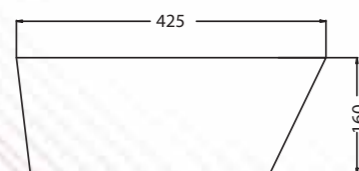

Over the counter basin
without faucet hole in
White
Q217100310
MRP: ₹11,990

Must order - Ceramic waste coupling