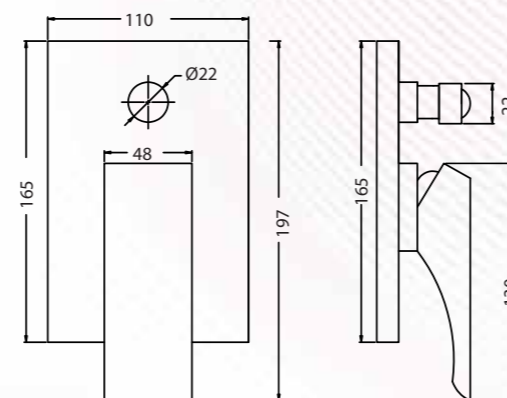

Bath Spout in
Polished Chrome
Q163100420
MRP: ₹3,990

Diverter Trim Set In Polished
Chrome
Q163100220
MRP: ₹4,990

ASTER

Aster- a touch of elegance

Asters by Queo is a blend of elegance and innovation. With their beautiful curves and ergonomic design. Taps are carefully engineered to provide a smooth and effortless user experience.