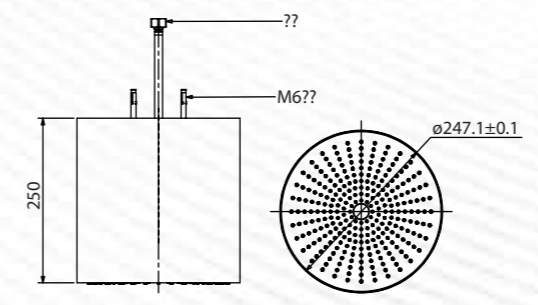

AQUATUNE - Symmetrical shower knob design provides ultimate comfort
The harmonious shower symphony "AQUATUNE" transforms your daily ritual into a harmonious shower symphony. Designed for those who appreciate the art of relaxation, it combines the soothing power of water with the beauty of music.

- Relaxing Sensation
- Spa-Like Atmosphere
- Uniform Flow

TIMELESS

AquaTune Speaker Showers (247×250mm)
Q993100624
MRP: ₹27,990