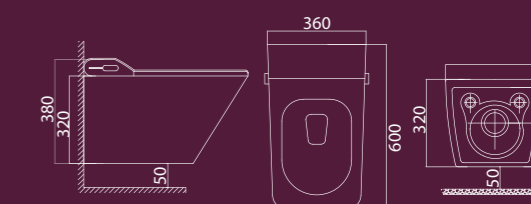

WALL HUNG TOILETS

Wall Hung Toilet -

Queo Wall hung Toilets are sleek and space-saving, have redefined bathroom elegance. They float above the floor like works of art, creating the illusion of space. Their minimalist design harmonizes with current aesthetics, delivering a balance of form and function.