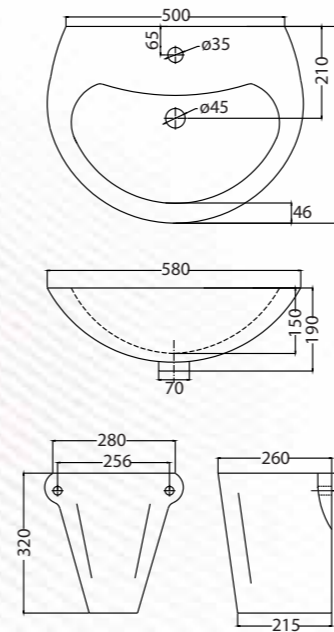

ASTER

Wall mount half pedestal basin with single faucet hole in white
Q117110110
MRP: ₹3,490

Half Pedestal
Q177120110
MRP: ₹1,990

CLASSIC

FLAVIA

Wall mount half pedestal basin with single faucet hole in white
Q177110210
MRP: ₹2,990