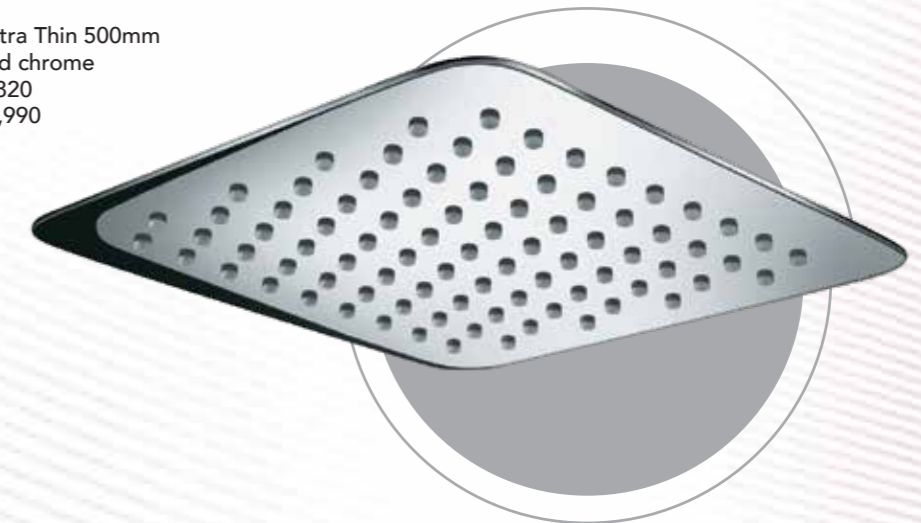

Must Order - Shower Arm

Square Ultra Thin 500mm
in polished chrome
Q503141820
MRP: ₹25,990