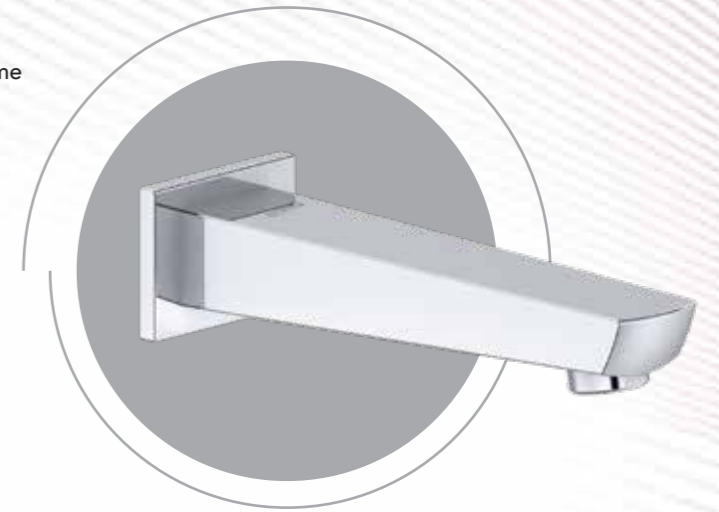

CLASSIC

Single Control Basin Faucet
In Polished Chrome
Q163100020
MRP: ₹6,490

Single Control Basin Faucet
Tall In Polished Chrome
Q163100120
MRP: ₹8,440

Single Control WM Basin
Faucet Trim & Diverter in
Polished Chrome
Q163100320
MRP: ₹8,990

Bath Spout in
Polished Chrome
Q163100420
MRP: ₹3,990

Diverter Trim Set In Polished
Chrome
Q163100220
MRP: ₹4,990

ASTER

Aster- a touch of elegance

Asters by Queo is a blend of elegance and innovation. With their beautiful curves and ergonomic design. Taps are carefully engineered to provide a smooth and effortless user experience.