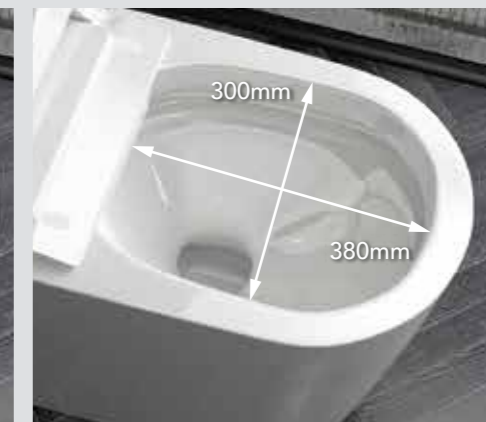

Q-Smart Toilets

Our Q-Smart Toilets are more than just fixtures; they are a statement of luxury.

Your bathroom is no longer just a functional space - it's a place to escape, to unwind, and to feel truly pampered. Q-Smart Toilets are the pinnacle of bathroom innovation, offering a luxurious experience that can be tailored to your every desire. Choose the future of bathroom design, where innovation meets elegance, and redefine your routine with Q-Smart Toilets.

Scan to watch the video