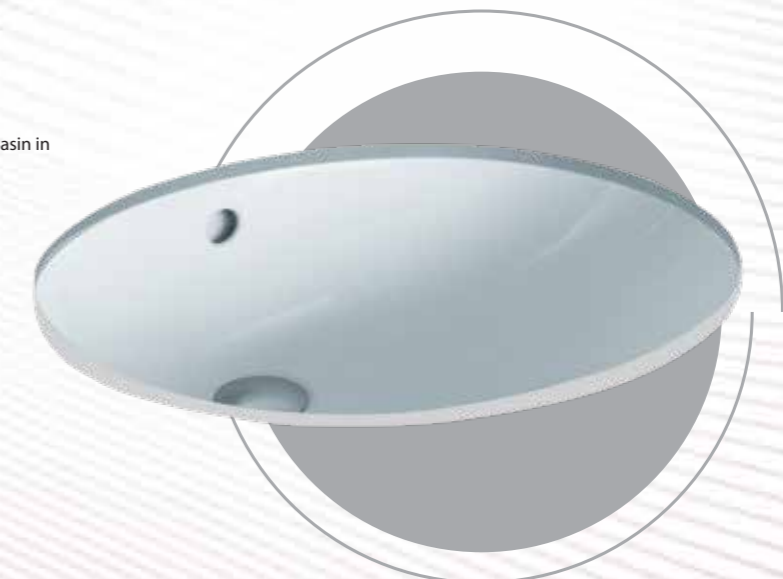

SPAZIO

Undercounter Basin in
White
Q757150310
MRP: 5,990