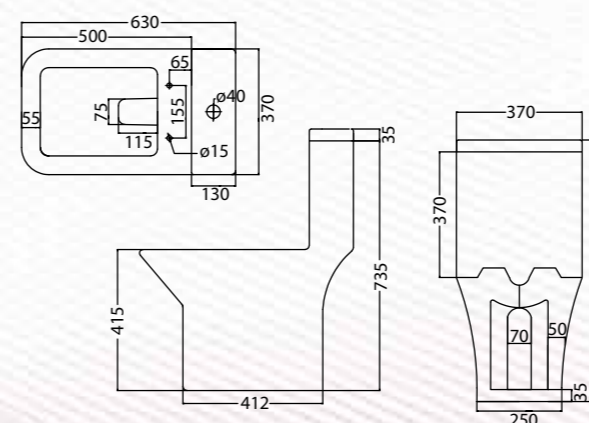

ANTIQQO

One-piece toilet with soft-close seat cover in white S-220' Q757210310 MRP: ₹21,990

Also Available

One-piece toilet with soft-close seat cover in white S-300' Q757210410 MRP: ₹21,990

ENZO NEO

One-piece toilet with soft-close seat cover in white S-220 Q167240410 MRP: ₹17,990