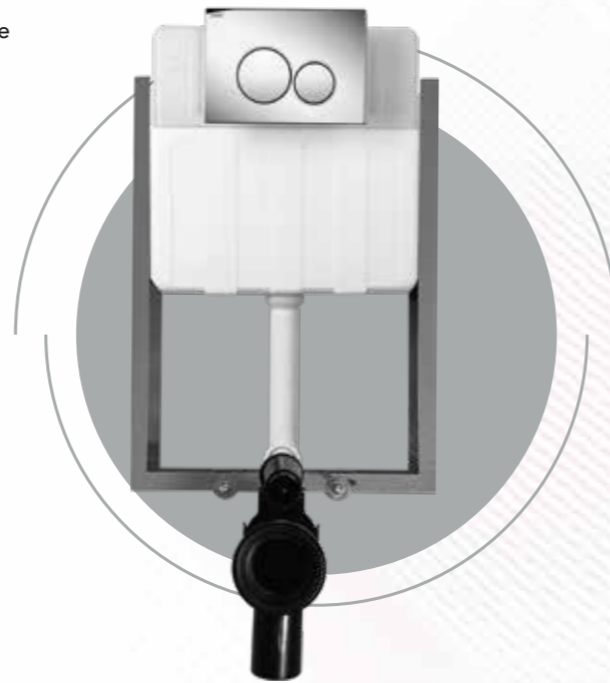

Concealed Cistern
SISMA without Flush
Plate
Q507450100
MRP: ₹4,990

Concealed Cistern
SISMA with Half Frame
Q507451210
MRP: ₹9,990

Sisma Flush Plate
Q507455120
MRP: ₹1,790

Sisma Loop
Q507455520
MRP: ₹1,490