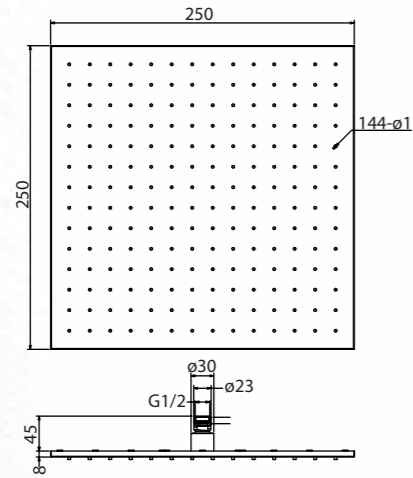

Square 250mm in
gun grey
Q993100225
MRP: ₹13,990