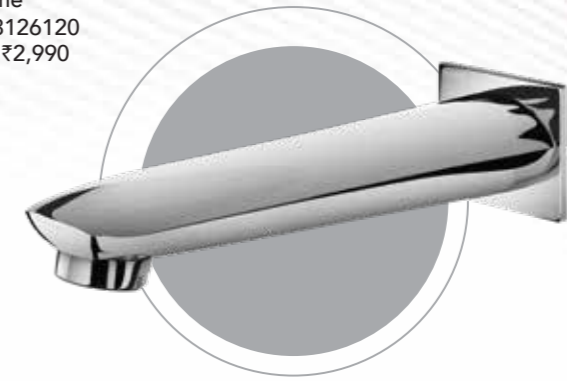

MODERN

Felisa
Bath Spout in Polished Chrome
Q403126120
MRP: ₹4,990

CLASSIC

Aster
Bath Spout in Polished Chrome
Q113126120
MRP: ₹2,990

Felisa
Bath Spout With Diverter in Polished Chrome
Q403126220
MRP: ₹5,990