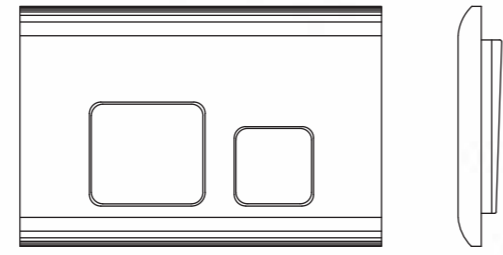

Concealed Cistern
SISMA without Flush
Plate
Q507450100
MRP: ₹4,990

Concealed Cistern
SISMA with Half Frame
Q507451210
MRP: ₹9,990

Sisma Flush Plate
Q507455120
MRP: ₹1,790

Sisma Loop
Q507455520
MRP: ₹1,490