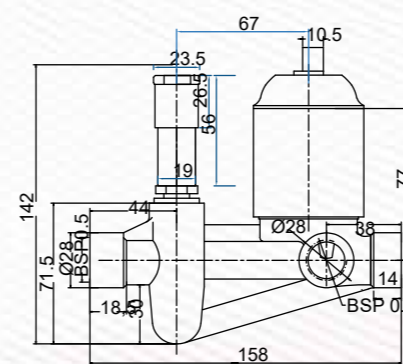

DIVERTER BODY

CLASSIC

Divertor Trim Set In
Polished Chrome
Q113123720
MRP: ₹3,990

Must Order - Q503158420, Divertor Body "Aster", MRP: ₹4,990

Universal Divertor
Q503160120
MRP: ₹4,990

SENSOR FAUCET

SENSOR FAUCET - seamless and hygienic solution for modern bathrooms