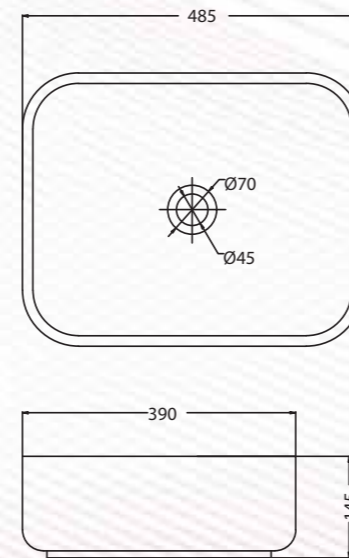

Over the counter basin
without faucet hole in White
Q217100410
MRP: ₹12,990