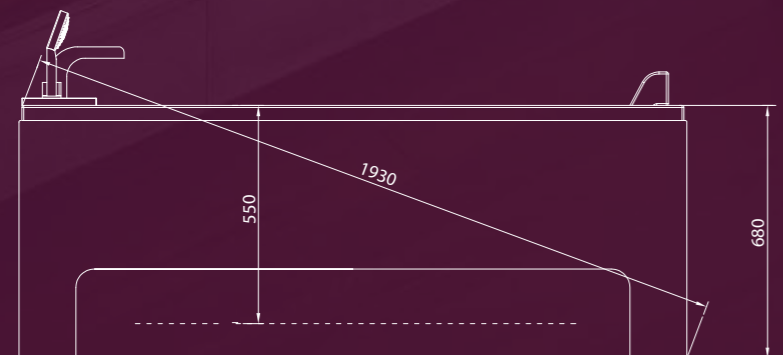

Waterfall Feature

Chromo Therapy

Anti-Odour Drainage

Bubble Bath

Back Massage

Water Level Sensor

Touch Control Panel

- Divertor + Hand Shower Jet
- 450W Air Blower
- Self-Cleaning, Water Level Sensor
- Easy Service Access
- 12 Back Massage Jets
- 16 Air Jets
- 8 Hydro Massage Jets
- 1.5 Hp Whirlpool Motor
- 2 Headrest