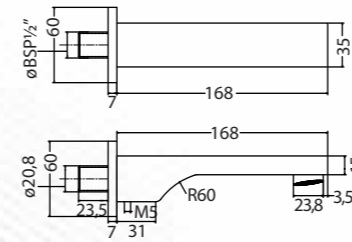

MODERN

Felisa
Bath Spout in Polished Chrome
Q403126120
MRP: ₹4,990

CLASSIC

Aster
Bath Spout in Polished Chrome
Q113126120
MRP: ₹2,990

Felisa
Bath Spout With Diverter in Polished Chrome
Q403126220
MRP: ₹5,990