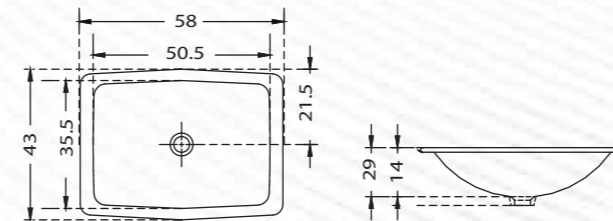

UNDER COUNTER BASINS

Under Counter Basin -

Queo under-counter basins are both modest and contemporary, exemplify sleek sophistication in bathroom design. Their subtle presence allows other components of the bathroom to shine, making them a perfect choice for individuals seeking a clean and uncluttered appearance.

BRYN

Undercounter Basin
in White
Q197150110
MRP: ₹6,990

CLASSIC

ELENA

Undercounter Basin
in White
Q757150410
MRP: ₹6,990

SPAZIO

Undercounter Basin in
White
Q757150310
MRP: 5,990