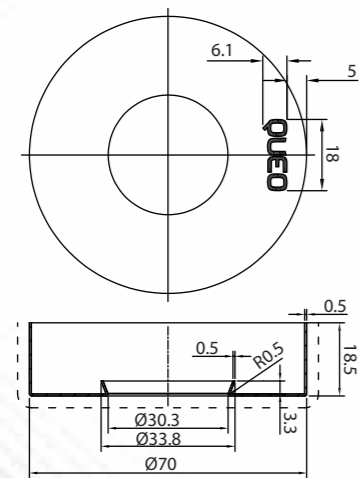

Also Available

- Gun Grey | Q503200025 | MRP: ₹3,890
- Brushed Nickel | Q503200026 | MRP: ₹3,890
- Matt Black | Q503200024 | MRP: ₹3,890

Also Available

- Matt Black | Q503200124 | MRP: ₹3,890
- Brushed Nickel | Q503200126 | MRP: ₹3,890
- Gun Grey | Q503200125 | MRP: ₹3,890