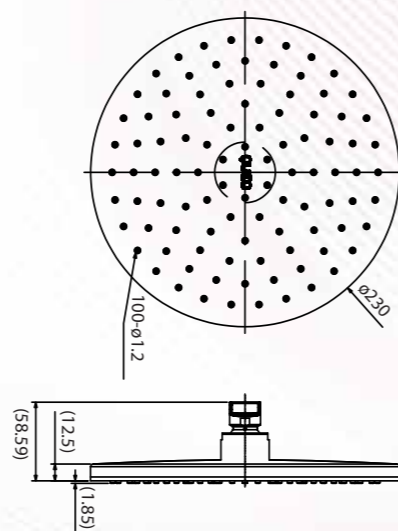

Must Order - Shower Arm