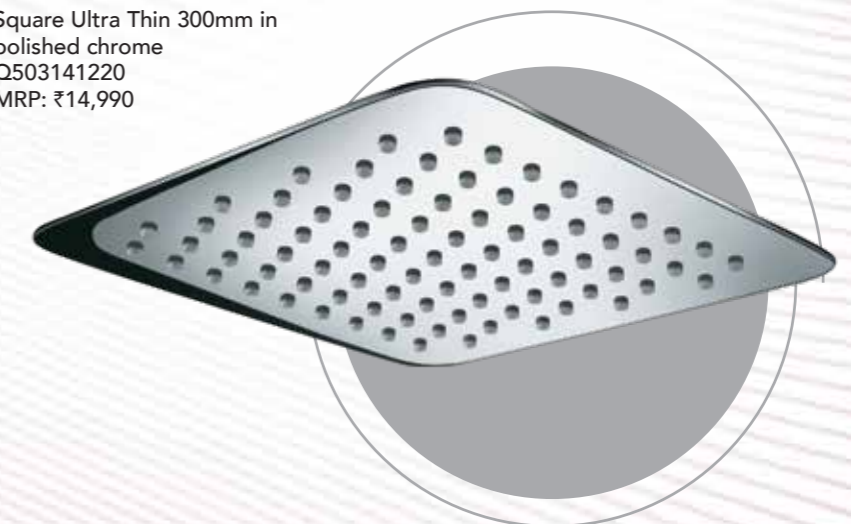

Square 200mm in
polished chrome
Q993100120
MRP: ₹8,990

Must Order - Shower Arm

Square 200mm in
matt black
Q993100124
MRP: ₹11,240

Square 200mm in
brushed nickel
Q993100126
MRP: ₹11,240

Square Ultra Thin 300mm in
polished chrome
Q503141220
MRP: ₹14,990

Must Order - Shower Arm

Square Ultra Thin 200mm
in polished chrome
Q503141120
MRP: ₹8,990

Must Order - Shower Arm

Round Ultra thin 200mm
in polished chrome
Q503141520
MRP: ₹8,990

Must Order - Shower Arm

Round Ultra Thin 300mm
in polished chrome
Q503141620
MRP: ₹14,990