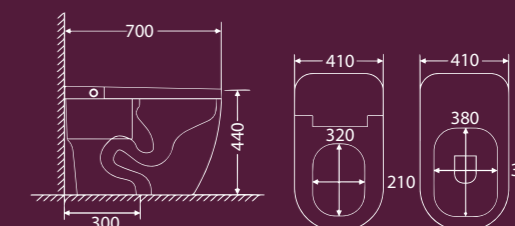

One-piece Smart Toilet with remote & soft-close seat in White
Q777102510
MRP.: ₹125,000