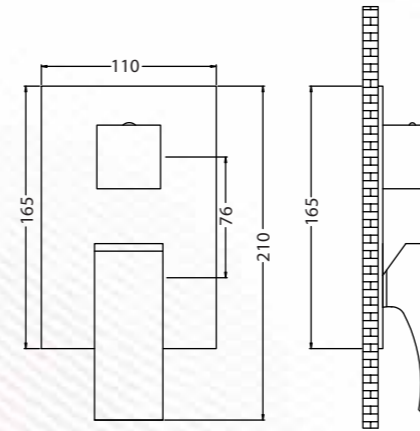

Whether you're switching between a luxurious rainfall shower, a handheld sprayer, or a relaxing bath fill, Queo diverters provide smooth transitions and intuitive control.

4 WAY DIVERTER

MODERN

4 Way Divertor "ZELOS"
Q363117220
MRP: ₹24,990