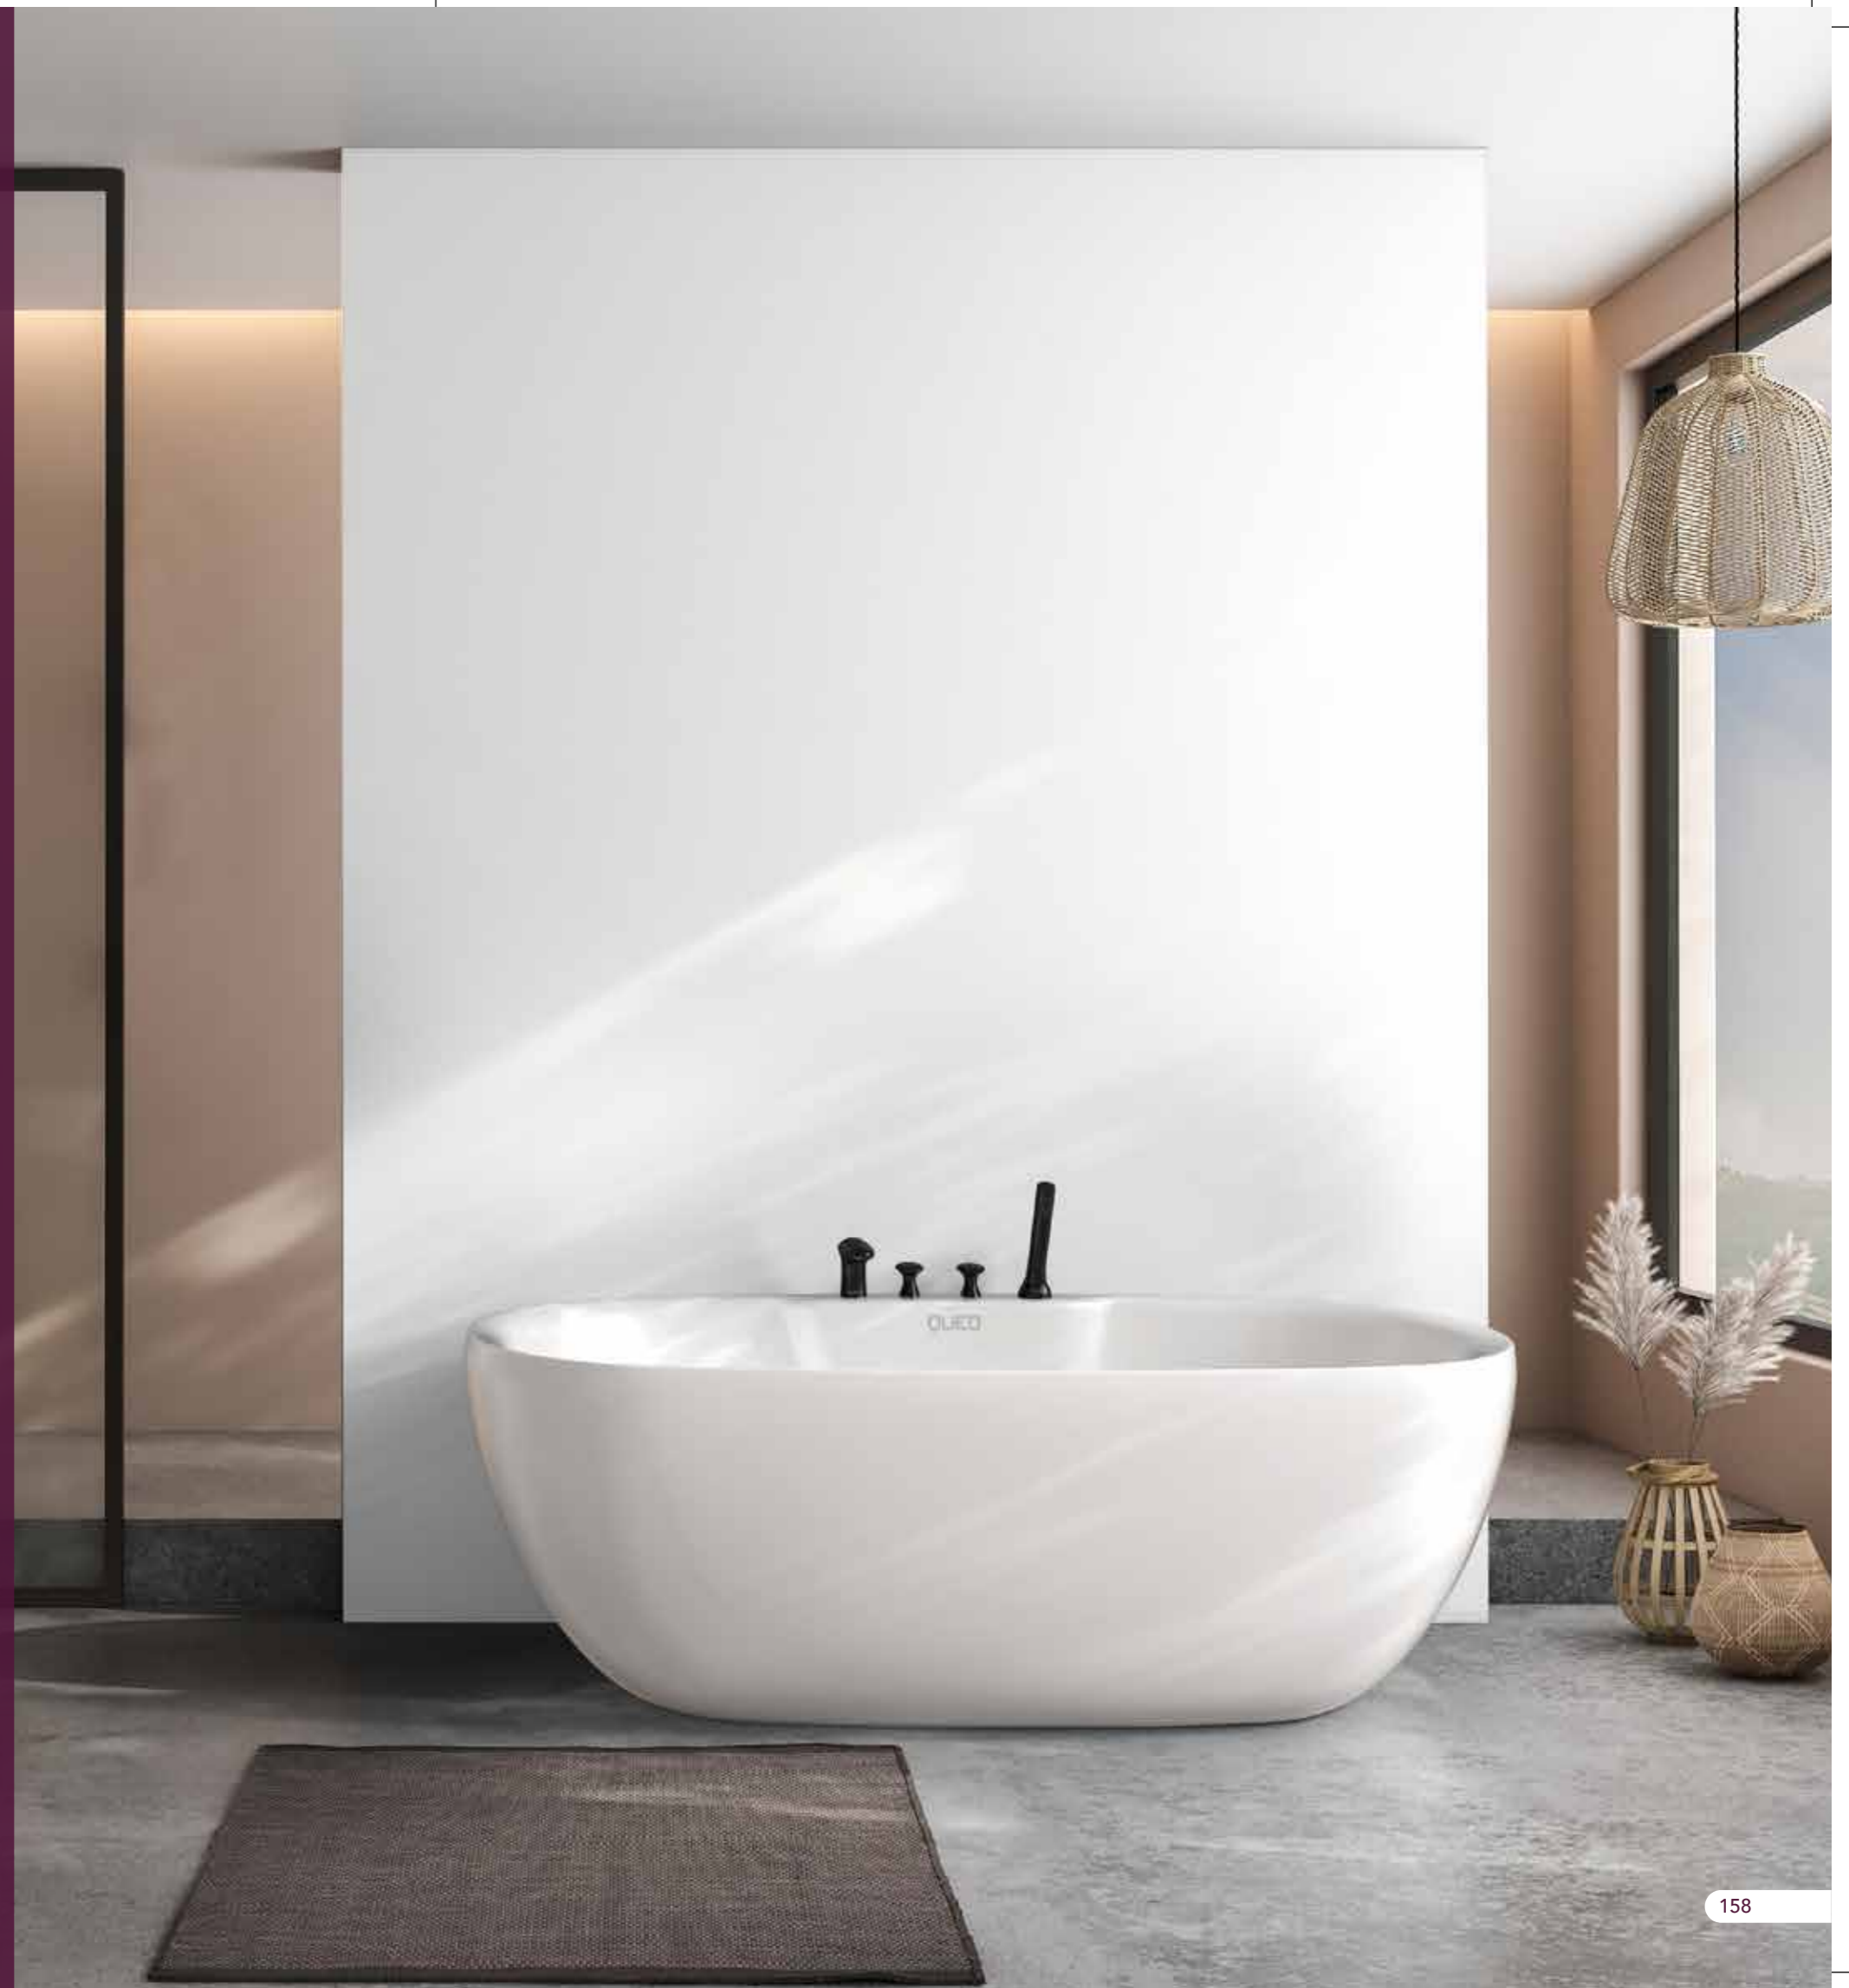

OASIS

Cat Code: Q875750210

Dimension : 1700X800X600 (in mm)

₹2,19,999

Design Elegance

A design that seamlessly blends elegance with ergonomic precision.

Integrated bath fillers

The integration of bath fillers maximizes space efficiency in the bathroom.

Immersive Comfort

Step into the Oasis Bathtub, and you are enveloped in a cocoon of comfort.

SCAN TO
WATCH
VIDEO