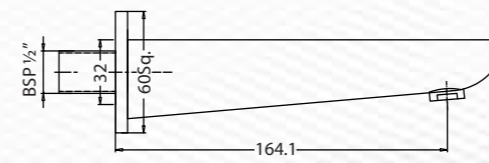

Bath Spout in Polished
Chrome
Q363126120
MRP: ₹5,990