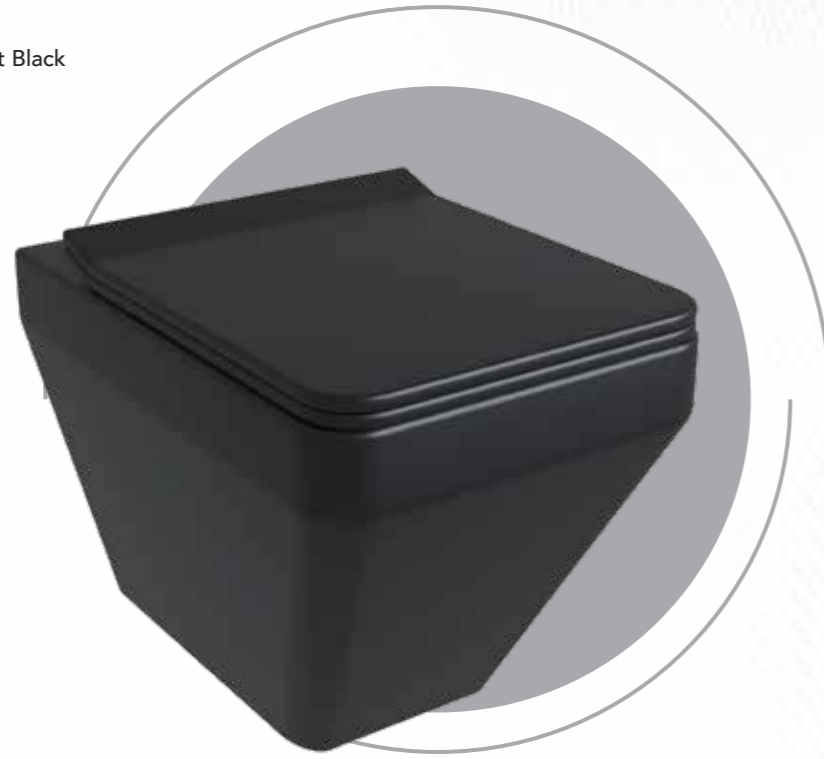

MARSALA

Wall-hung toilet with soft-close seat in white
Q257240110
MRP: ₹29,990

MODERN

ZELOS NEO

Wall-hung toilet with soft-close seat in white
Q367240210
MRP: ₹25,990

AURA

Wall-hung toilet with soft-close seat in Matt Black
Q217100024
MRP: ₹28,990