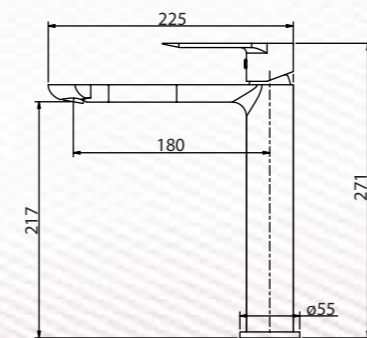

SPECTRA

SPECTRA - Endless possibilities of spectra

Rejuvenate yourself with this stunning masterpiece in your bath lounge. Array of features and colours with suave designs ensures that your bathroom truly reflects your unique style and personality.

CLASSIC

Single Control Basin Faucet
In Gun Grey
Q223100025
MRP: ₹9,990