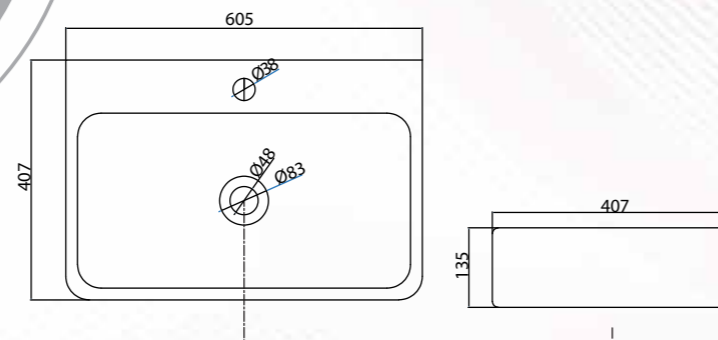

ZINNIA

Over the counter basin
with faucet hole in white
Q357140410
MRP: ₹13,990