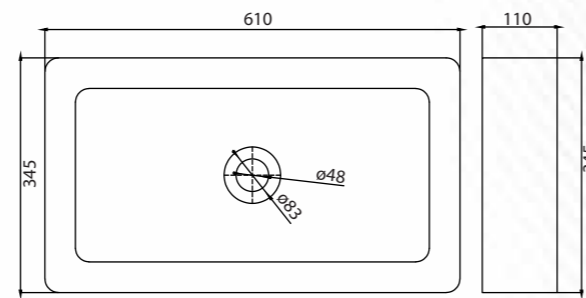

ZELOS NEO

MODERN

750mm vanity top
without faucet hole in
white
Q367140210
MRP: ₹17,990

ZINNIA

600mm vanity top
without faucet hole in
white
Q357140210
MRP: ₹16,990

ADORNO

Over the counter basin
with faucet hole in white
Q757140710
MRP: ₹14,990