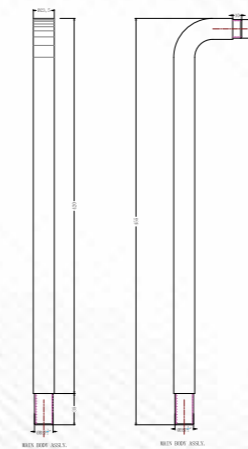

HAND SHOWER

CLASSIC

Handshower "Aquaplay"
with Hose Pipe & Hook
Q503131120
MRP: ₹4,490

SHOWER ACCESSORIES

CLASSIC

Round Wall Mount Shower
Arm 410 MM
Q503151320
MRP: ₹3,990

Round Wall Mount Shower
Arm 450MM
Q113151120
MRP: ₹2,990