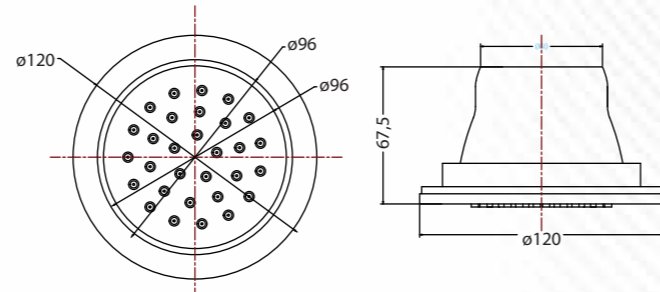

Must Order - Shower Arm

9" Round Shower
with Air Tech
Q993100520
MRP: ₹7,990

Must Order - Shower Arm

BODY SHOWER

MODERN

Round Body Shower
Q503151820
MRP: ₹7,990

Round Body Shower
Q993101020
MRP: ₹7,990

Square Body Shower
Q503151720
MRP: ₹8,990