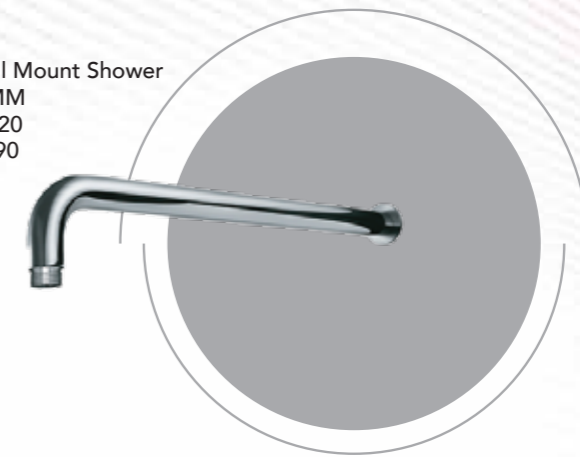

HAND SHOWER

CLASSIC

Handshower "Aquaplay"
with Hose Pipe & Hook
Q503131120
MRP: ₹4,490

SHOWER ACCESSORIES

CLASSIC

Round Wall Mount Shower
Arm 410 MM
Q503151320
MRP: ₹3,990

Round Wall Mount Shower
Arm 450MM
Q113151120
MRP: ₹2,990