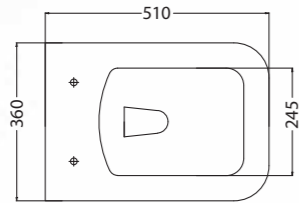

AURA

Wall-hung toilet with soft-close seat in Matt Black
Q217100024
MRP: ₹28,990