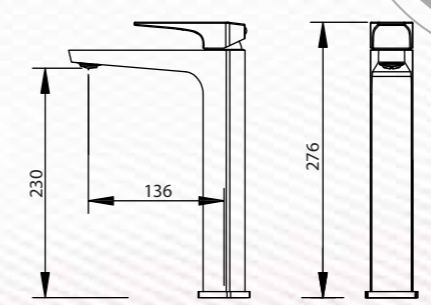

Single Control basin faucet
in polished chrome
Q213100020
MRP: ₹13,990

Single Control basin faucet
tall in gun grey
Q213100125
MRP: ₹22,990

Single Control basin faucet tall
in matt black
Q213100124
MRP: ₹22,990