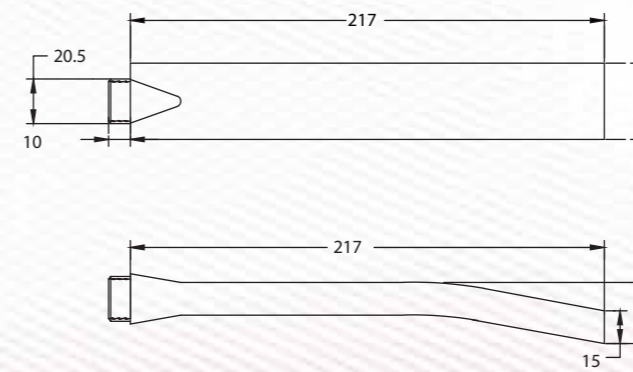

BODY SHOWER

MODERN

HAND SHOWER

CLASSIC

Handshower "Aquaplay"
with Hose Pipe & Hook
Q503131120
MRP: ₹4,490