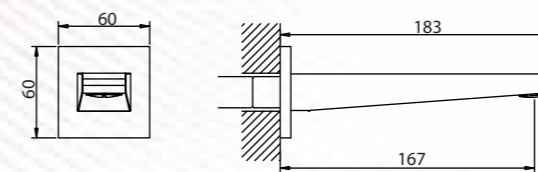

SPOUT

Bath Spouts - Effortlessly stylish and functional

Discover the ultimate in luxury and sophistication with Queo bath spouts, where every detail is designed to offer an exceptional bathing experience.

MODERN

Aura
Bath Spout In
Brushed Nickel
Q213100426
MRP: ₹8,490

CLASSIC