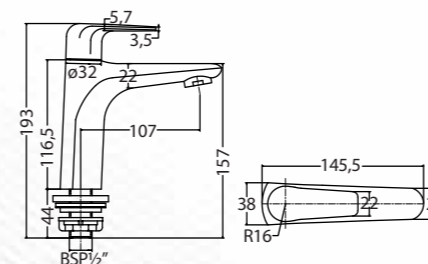

CLASSIC

Pillar Tap in Polished Chrome
Q113112120
MRP: ₹2,990