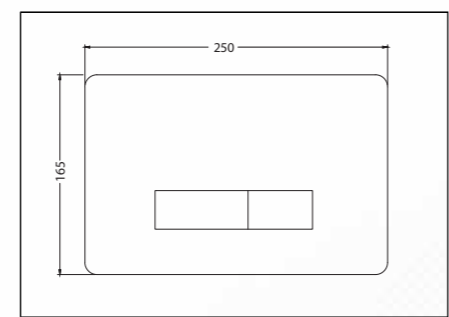

Sisma Elegance
Satin Finish
Q507455815
MRP: ₹1,890