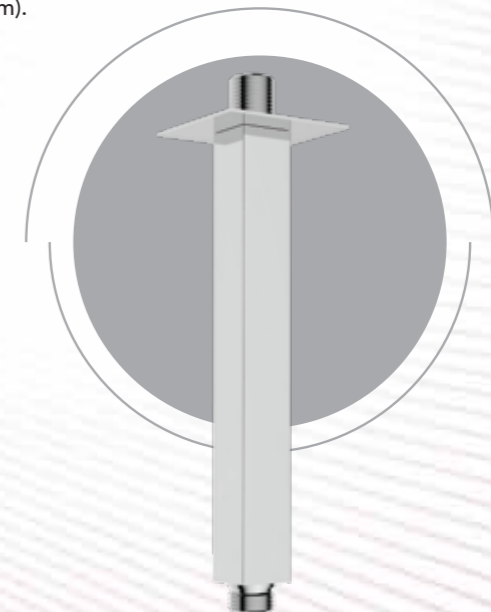

Shower Arm Ceiling
200mm SSP
Q503200119
MRP: ₹2,990

Also Available

- Matt Black | Q503200124 | MRP: ₹3,890
- Brushed Nickel | Q503200126 | MRP: ₹3,890
- Gun Grey | Q503200125 | MRP: ₹3,890

Brass Round Ceiling Chrome (150mm)
Q503200320
MRP: ₹2,990

Brass Square Ceiling
Chrome (200mm).
Q503200220
MRP: ₹3,490

QUEO
european bath lounges

Experience the extravagance of **WELLNESS**

The bathtubs by Queo that constitute "WELLNESS" are a lavish experience that helps you wash away all the stress and worries. A sight to behold and crafted by some of the finest masters of ceramic from around the world, the bathtubs come stylised according to distinctively unique aesthetic collections that give exquisite form to functionality.