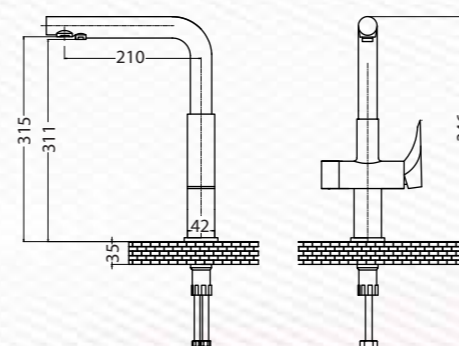

KITCHEN FAUCET

Kitchen Faucet - unsung heroes of kitchen settings

Queo kitchen faucet is the ideal finishing touch for any culinary space, with durability to endure the rigors everyday use and design to enhance the overall appearance.

Zelos
Dual Kitchen Faucet
Q363118120
MRP: ₹18,990