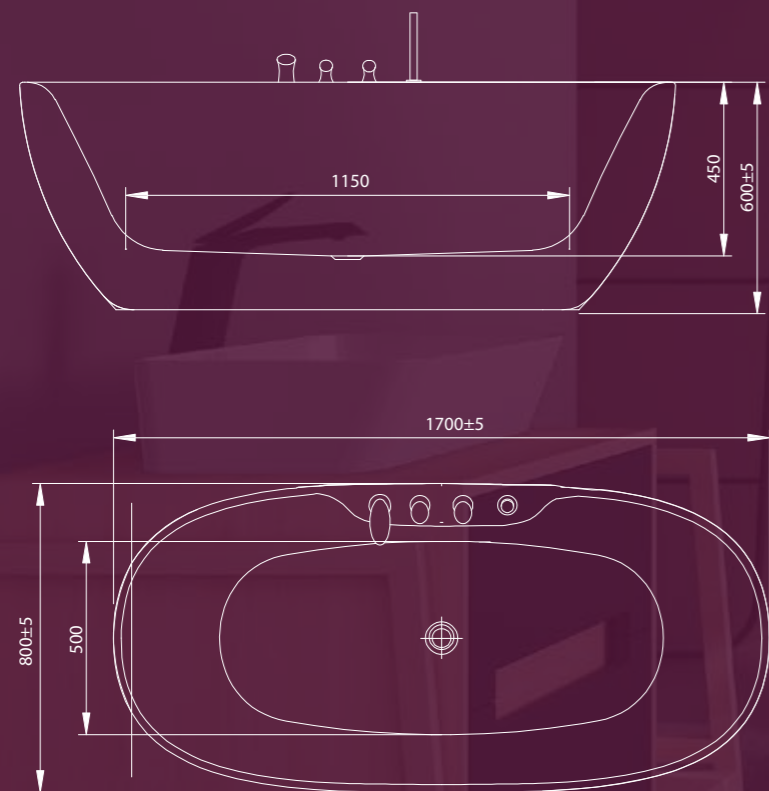

OASIS

Cat Code: Q875750210

Dimension : 1700X800X600 (in mm)

₹2,19,999

Design Elegance

A design that seamlessly blends elegance with ergonomic precision.

Integrated bath fillers

The integration of bath fillers maximizes space efficiency in the bathroom.

Immersive Comfort

Step into the Oasis Bathtub, and you are enveloped in a cocoon of comfort.

SCAN TO
WATCH
VIDEO