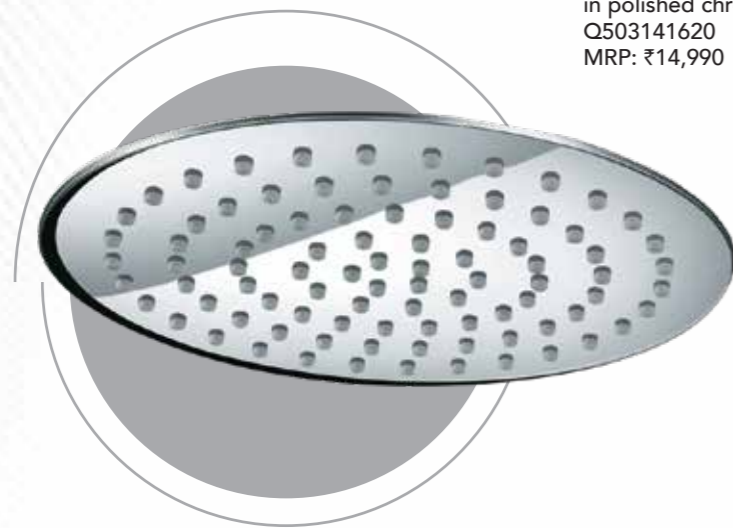

Square 200mm in
polished chrome
Q993100120
MRP: ₹8,990

Must Order - Shower Arm

Square 200mm in
matt black
Q993100124
MRP: ₹11,240

Square 200mm in
brushed nickel
Q993100126
MRP: ₹11,240

Square Ultra Thin 300mm in
polished chrome
Q503141220
MRP: ₹14,990

Must Order - Shower Arm

Square Ultra Thin 200mm
in polished chrome
Q503141120
MRP: ₹8,990

Must Order - Shower Arm

Round Ultra thin 200mm
in polished chrome
Q503141520
MRP: ₹8,990

Must Order - Shower Arm

Round Ultra Thin 300mm
in polished chrome
Q503141620
MRP: ₹14,990