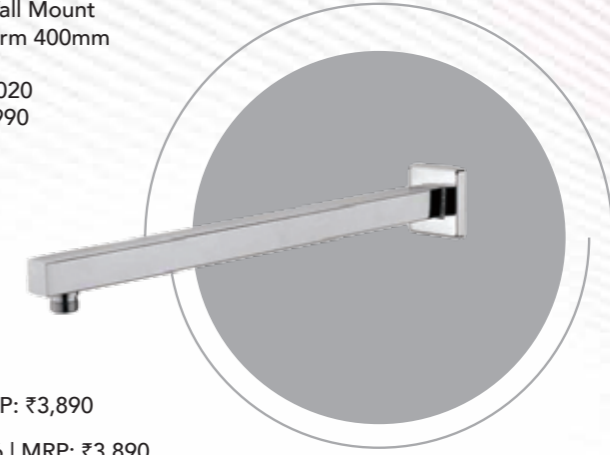

HAND SHOWER

CLASSIC

Handshower "Aquaplay"
with Hose Pipe & Hook
Q503131120
MRP: ₹4,490

SHOWER ACCESSORIES

CLASSIC

Round Wall Mount Shower
Arm 410 MM
Q503151320
MRP: ₹3,990

Round Wall Mount Shower
Arm 450MM
Q113151120
MRP: ₹2,990

Square Shower Arm
Ceiling 250mm Polished
Chrome
Q503151120
MRP: ₹3,490

Square Shower Arm Wall
250mm Polished Chrome
Q503151920
MRP: ₹3,490

Square Wall Mount
Shower Arm 400mm
Chrome
Q503200020
MRP: ₹2,990