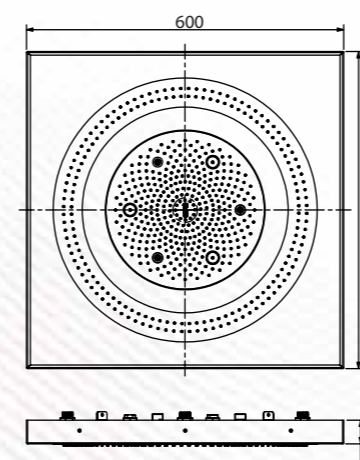

SHOWER MODE