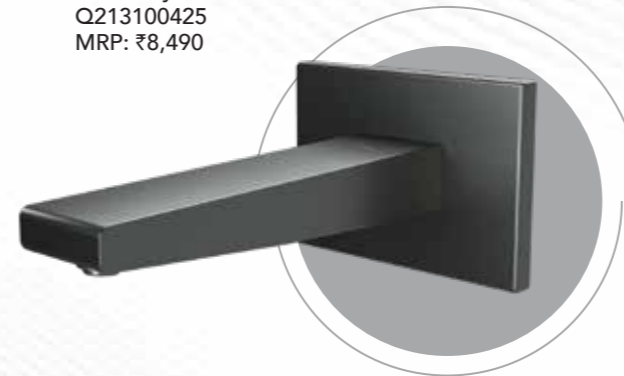

MODERN

Aura
Bath Spout In
Gun Grey
Q213100425
MRP: ₹8,490