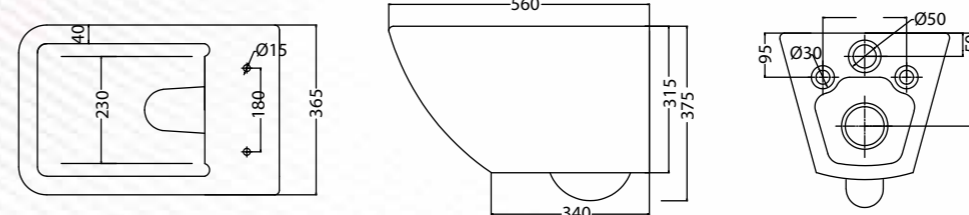

MARSALA

Wall-hung toilet with soft-close seat in white
Q257240110
MRP: ₹29,990