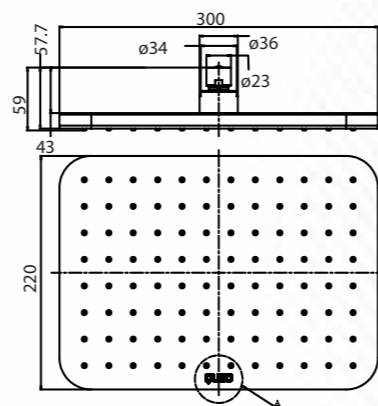

Must Order - Shower Arm

10" Round Powder
Rain Shower
Q993100720
MRP: ₹11,990

Must Order - Shower Arm

12" Rectangle Shower
with Air Tech
Q993100620
MRP: ₹8,990

Must Order - Shower Arm

Round Over Head
Shower 150mm
Q503142420
MRP: ₹1,790