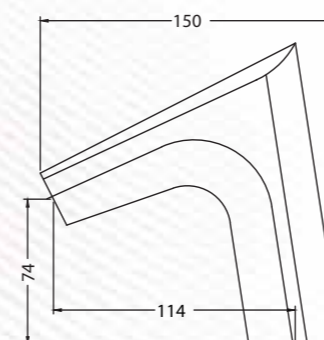

MODERN

Touchless basin faucet cold-only
in polished chrome (AC and DC)
Q503129820
MRP: ₹22,990