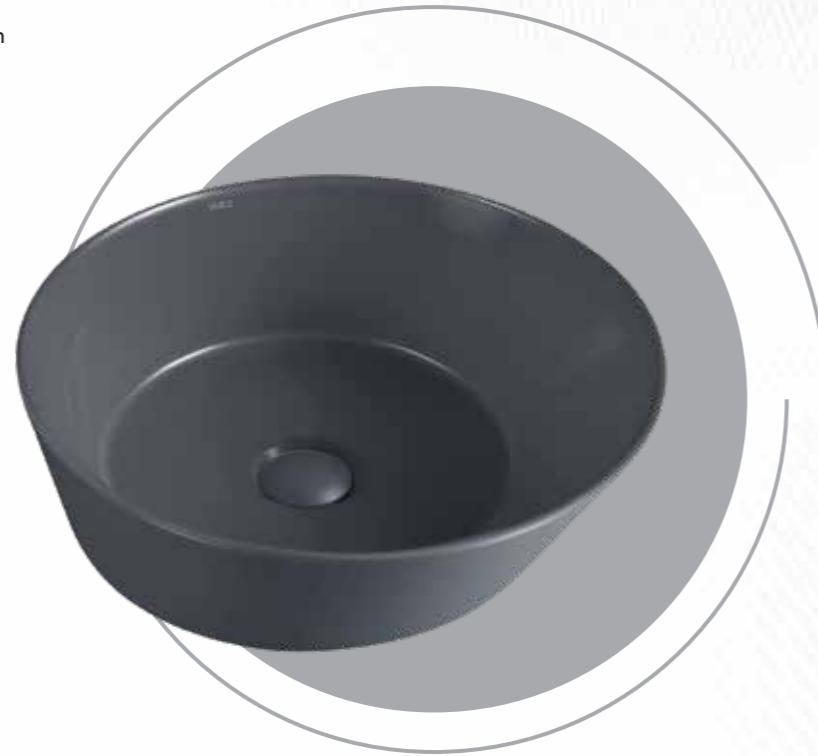

SPECTRA MINI

Over the counter basin
without faucet hole in
Matt Grey
Q227100325
MRP: ₹14,290

Over the counter basin
without faucet
hole in Matt Black
Q227100324
MRP: ₹14,290

Over the counter basin
without faucet hole in
Matt Khaki
Q227100326
MRP: ₹14,290

Over the counter basin
without faucet hole in
White
Q227100310
MRP: ₹10,990

Must Order - Ceramic waste coupling