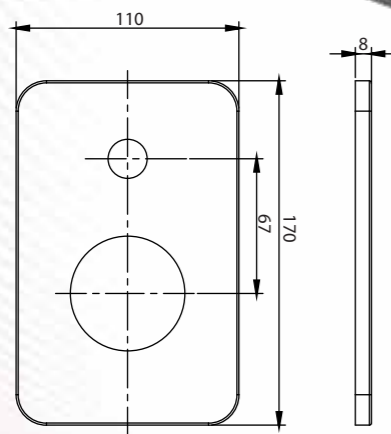

Must Order - Q503160120, Universal Diverter, MRP: ₹4,990