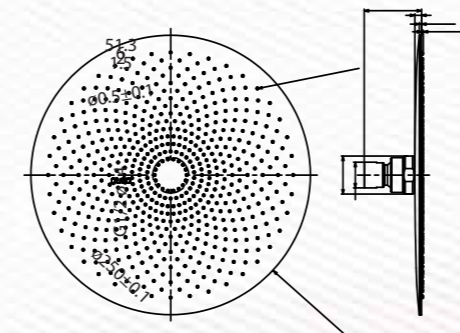

Must Order - Shower Arm

10" Round Powder
Rain Shower
Q993100720
MRP: ₹11,990