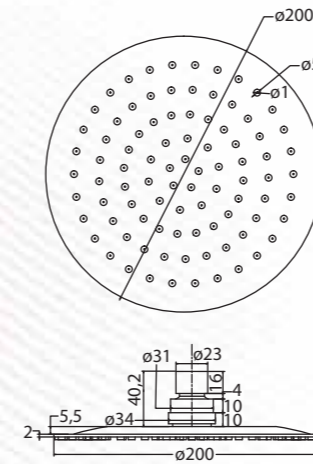

Must Order - Shower Arm

Square Ultra Thin 200mm
in polished chrome
Q503141120
MRP: ₹8,990

Must Order - Shower Arm

Round Ultra thin 200mm
in polished chrome
Q503141520
MRP: ₹8,990

Must Order - Shower Arm

Round Ultra Thin 300mm
in polished chrome
Q503141620
MRP: ₹14,990