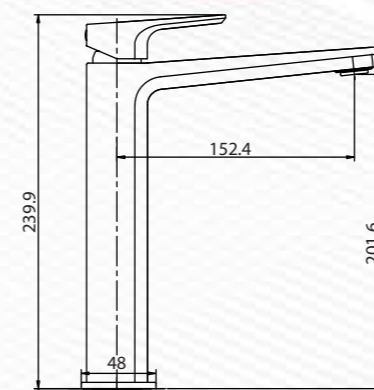

ENZO NEO

ENZO NEO - simplicity meets exceptional performances

It embodies innovation, with cutting-edge design that enhances your daily bathroom experience. "ENZO NEO" seamlessly blends modern aesthetics with minimalist elegance offering you the convenience and sophistication of tomorrow, today.

CLASSIC

Single Control Basin Faucet
Tall In Polished Chrome
Q163100120
MRP: ₹8,440