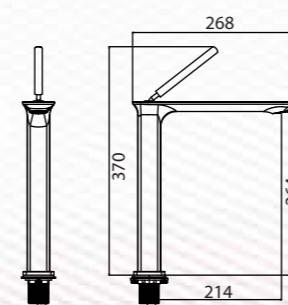

ZENITH

ZENITH - Where tranquility meets opulence

Zenith by Queo embodies zen-like tranquility of a Japanese garden. "Zenith" offer a sanctuary in your bathroom, where serenity and opulence coexist harmoniously.

Every element of "Zenith" has been thoughtfully designed to transport you to a world of opulence .

TIMELESS

Single Control basin faucet
tall in Matt Black
Q913100124
MRP: ₹33,990