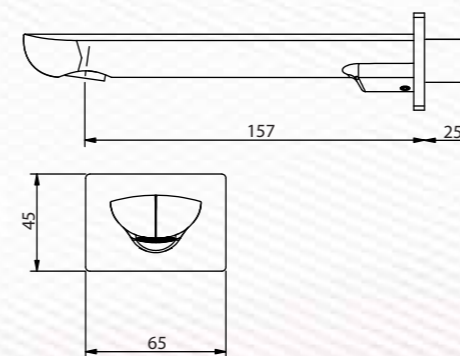

CLASSIC

Spectra
Bath Spout In Gun Grey
Q223100425
MRP: ₹5,190

Spectra
Bath Spout In Matt
Black
Q223100424
MRP: ₹5,190

Spectra
Bath Spout In
Brushed Nickel
Q223100426
MRP: ₹5,190

Spectra
Bath Spout in
Polished Chrome
Q223100420
MRP: ₹3,990