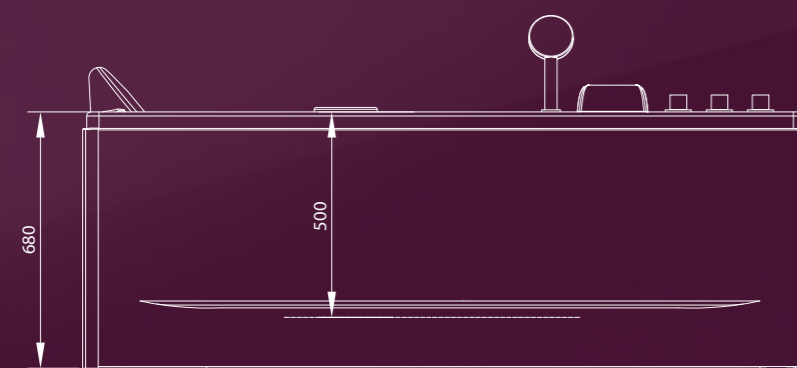

Waterfall Feature

Chromo Therapy

Anti-Odour Drainage

Bubble Bath

Back Massage

Water Level Sensor

Touch Control Panel

- Divertor + Hand Shower Jet
- 450W Air Blower
- Self-Cleaning, Water Level Sensor
- Easy Service Access
- 8 Back Massage Jets
- 6 Air Jets
- 4 Hydro Massage Jets
- 1 Hp Whirlpool Motor
- 1 Headrest