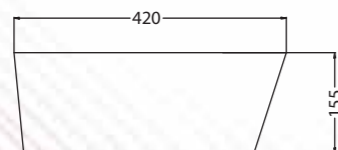

Over the counter basin
without faucet hole in
White
Q227100310
MRP: ₹10,990

Must Order - Ceramic waste coupling