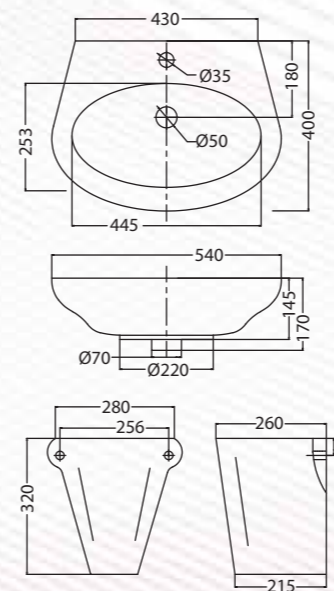

FLAVIA

Wall mount half pedestal basin with single faucet hole in white
Q177110210
MRP: ₹2,990

Half Pedestal
Q177120110
MRP: ₹1,990