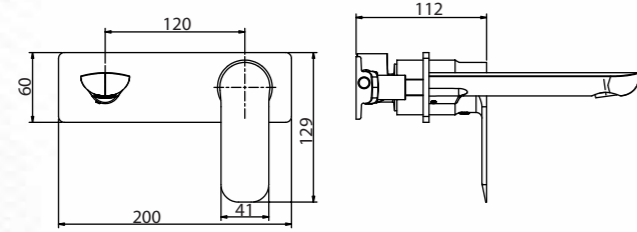

Single Control WM Basin
Faucet Trim & Diverter
in Gun Grey
Q223100225
MRP: ₹12,990