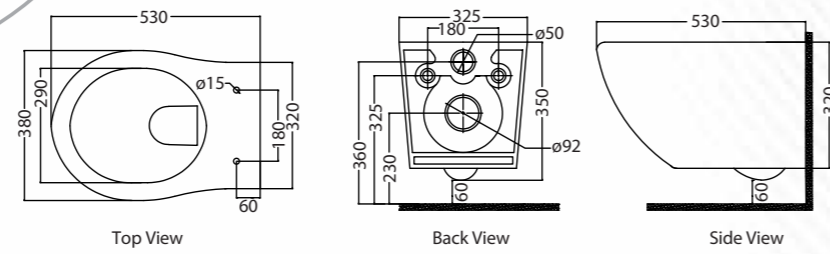

ALLA MODA

Wall-hung toilet with
soft-close seat in white
Q207240210
MRP: ₹16,990