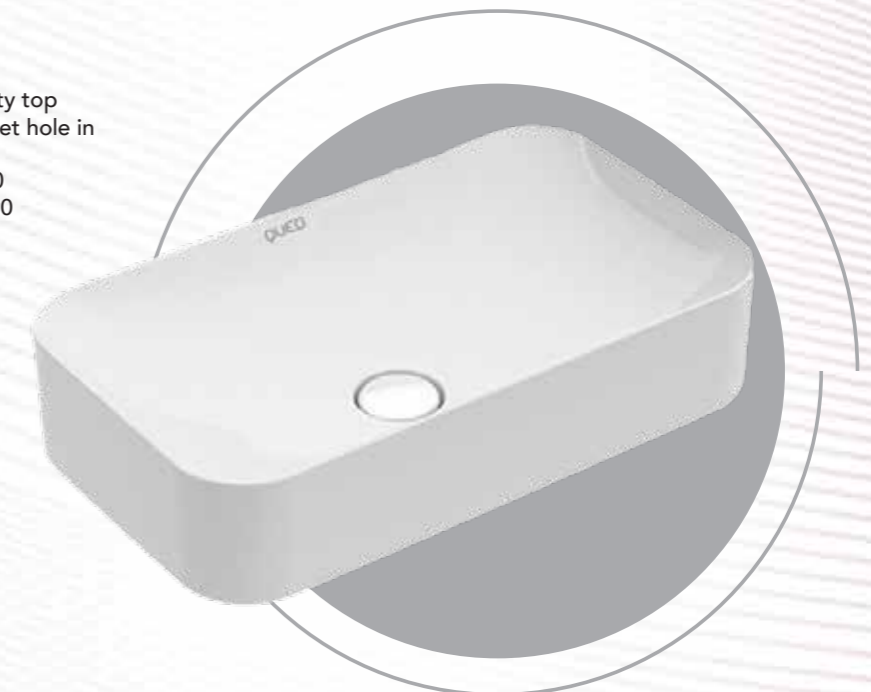

ZELOS NEO

MODERN

750mm vanity top
without faucet hole in
white
Q367140210
MRP: ₹17,990

ZINNIA

600mm vanity top
without faucet hole in
white
Q357140210
MRP: ₹16,990

ADORNO

Over the counter basin
with faucet hole in white
Q757140710
MRP: ₹14,990