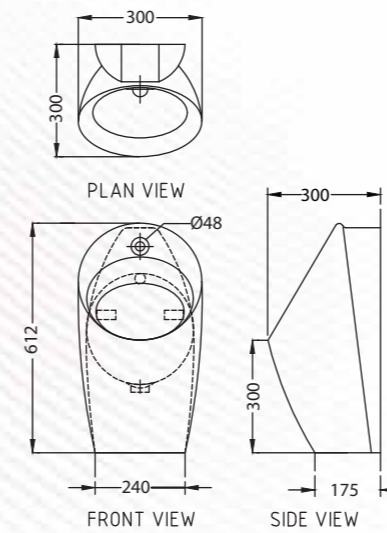

MARSALA

MODERN

Marsala Integrated Sensor Urinal (AC & DC)
Q257630210
MRP: ₹25,990