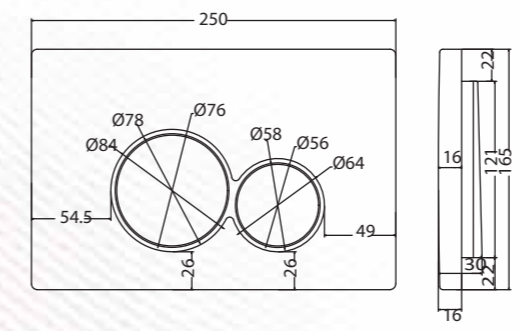

Concealed Cistern
SISMA without Flush
Plate
Q507450100
MRP: ₹4,990

Concealed Cistern
SISMA with Half Frame
Q507451210
MRP: ₹9,990

Sisma Flush Plate
Q507455120
MRP: ₹1,790

Sisma Loop
Q507455520
MRP: ₹1,490