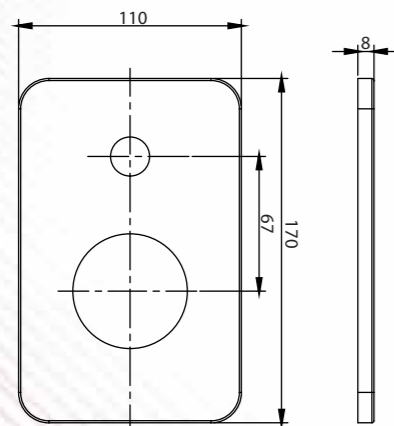

Bath Spout In Matt
Black
Q223100424
MRP: ₹5,190

Bath Spout In
Brushed Nickel
Q223100426
MRP: ₹5,190

Bath Spout in
Polished Chrome
Q223100420
MRP: ₹3,990

Diverter Trim Set In
Gun Grey
Q223100325
MRP: ₹6,490