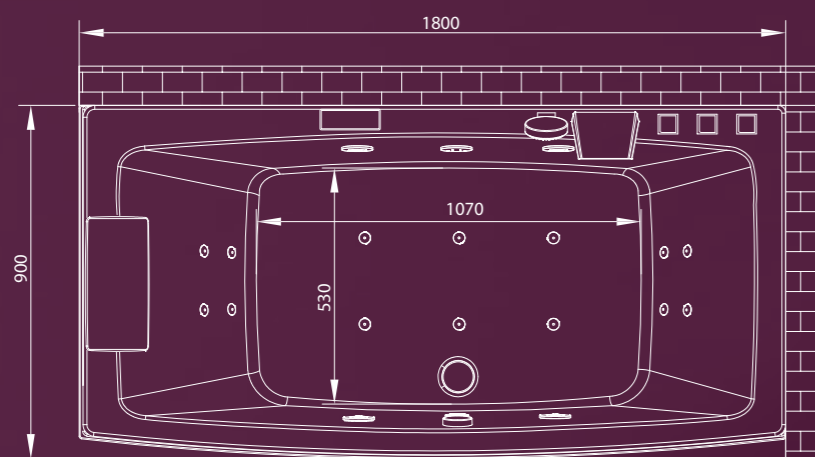

Waterfall Feature

Chromo Therapy

Anti-Odour Drainage

Bubble Bath

Back Massage

Water Level Sensor

Touch Control Panel

- Divertor + Hand Shower Jet
- 450W Air Blower
- Self-Cleaning, Water Level Sensor
- Easy Service Access
- 8 Back Massage Jets
- 6 Air Jets
- 4 Hydro Massage Jets
- 1 Hp Whirlpool Motor
- 1 Headrest