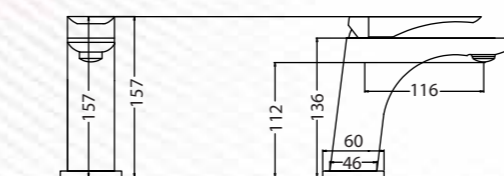

MODERN

Single Control Basin
Faucet In Polished
Chrome
Q363111120
MRP: ₹10,990