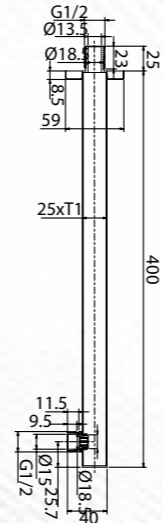

Square Shower Arm Wall
250mm Polished Chrome
Q503151920
MRP: ₹3,490

Also Available

- Gun Grey | Q503200025 | MRP: ₹3,890
- Brushed Nickel | Q503200026 | MRP: ₹3,890
- Matt Black | Q503200024 | MRP: ₹3,890

Also Available

- Matt Black | Q503200124 | MRP: ₹3,890
- Brushed Nickel | Q503200126 | MRP: ₹3,890
- Gun Grey | Q503200125 | MRP: ₹3,890