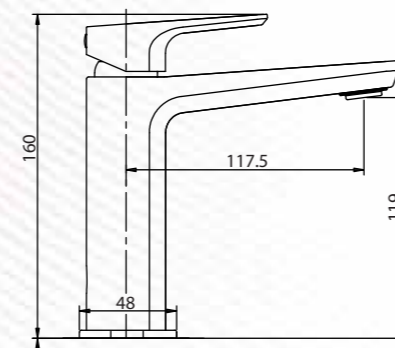

CLASSIC

Single Control Basin Faucet
In Polished Chrome
Q163100020
MRP: ₹6,490