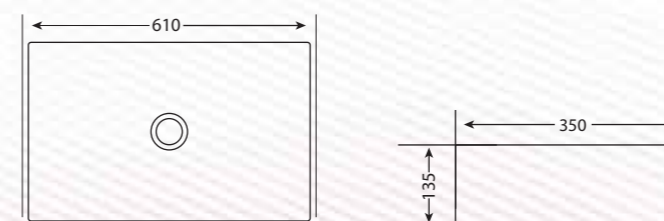

ZELOS NEO

MODERN

750mm vanity top
without faucet hole in
white
Q367140210
MRP: ₹17,990

ZINNIA

600mm vanity top
without faucet hole in
white
Q357140210
MRP: ₹16,990

ADORNO

Over the counter basin
with faucet hole in white
Q757140710
MRP: ₹14,990