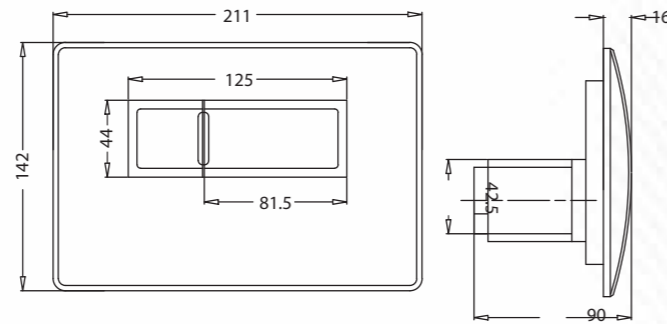

CONCEALED CISTERNS

FREE STANDING TANK

Free Standing Cistern
Q507450912
MRP: ₹45,990

MODERN

PNEUMATIC TANK

Concealed Cistern
Pneumatic with E sense
Q507451010
MRP: ₹23,990

Alpha with Flush Plate(Full Frame)
Q507455910
MRP: ₹13,990