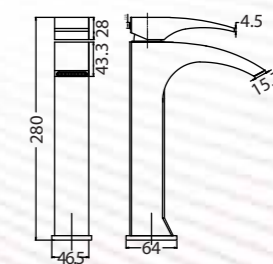

MODERN

Pillar Tap in Polished Chrome
Q403112220
MRP: ₹4,990

Single Control Basin Faucet In Polished Chrome
Q403111120
MRP: ₹8,990

Tall Pillar Tap in Polished Chrome
Q403112120
MRP: ₹7,490

SPECTRA

SPECTRA - Endless possibilities of spectra