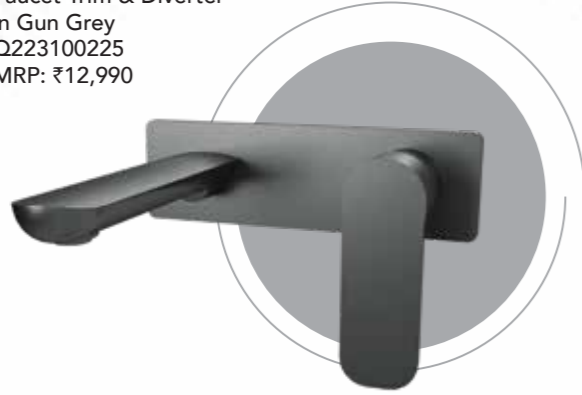

Single Control WM Basin
Faucet Trim & Diverter
in Gun Grey
Q223100225
MRP: ₹12,990