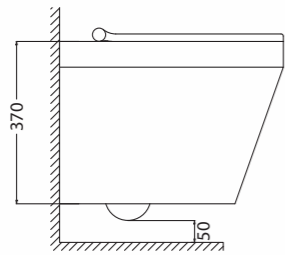

AURA

Wall-hung toilet with soft-close seat in Matt Black
Q217100024
MRP: ₹28,990