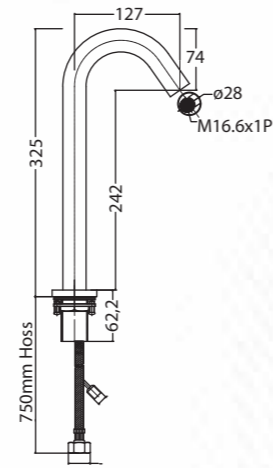

MODERN

Touchless basin faucet cold-only
in polished chrome (AC and DC)
Q503129820
MRP: ₹22,990

Touchless basin faucet mixer
in polished chrome (AC and DC)
Q503129720
MRP: ₹19,990

Touchless basin faucet tall cold-only
in polished chrome (AC and DC)
Q503129520
MRP: ₹16,990