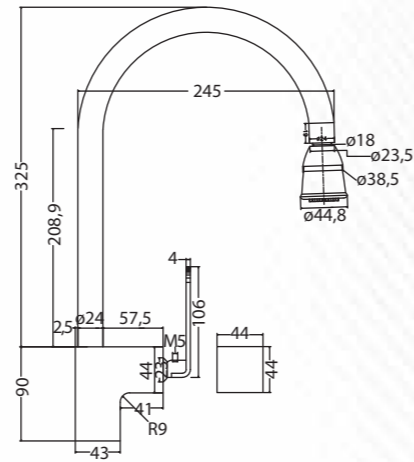

Bryn
Single Function Deck-Mount
Kitchen Faucet
Q193118020
MRP: ₹6,990

Bryn
Wall Mounted Single
Function Kitchen Faucet
Q193119020
MRP: ₹6,990

SPOUT

Bath Spouts - Effortlessly stylish and functional

Discover the ultimate in luxury and sophistication with Queo bath spouts, where every detail is designed to offer an exceptional bathing experience.