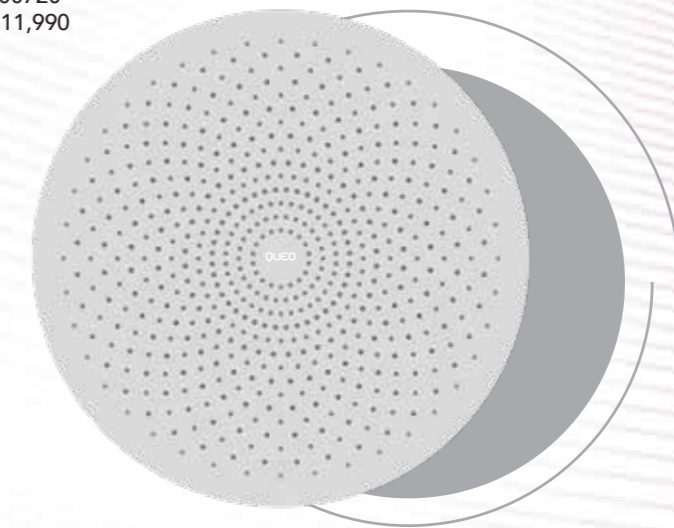

Must Order - Shower Arm

10" Round Powder
Rain Shower
Q993100720
MRP: ₹11,990