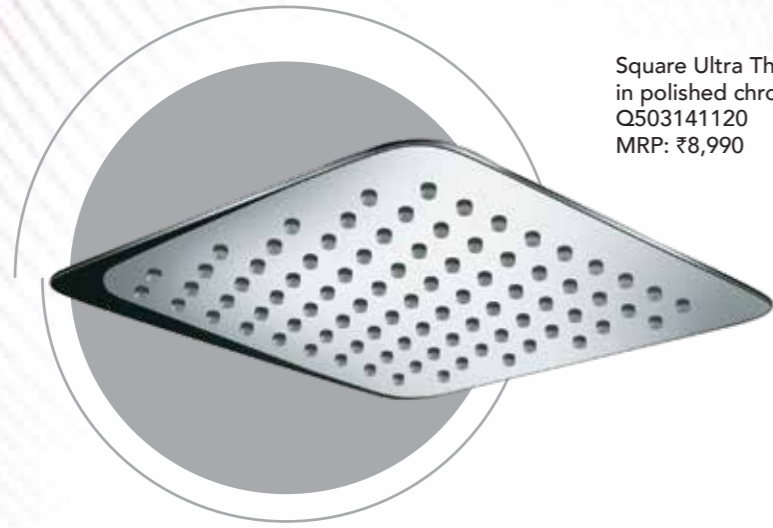

Square 200mm in
polished chrome
Q993100120
MRP: ₹8,990

Must Order - Shower Arm

Square 200mm in
matt black
Q993100124
MRP: ₹11,240

Square 200mm in
brushed nickel
Q993100126
MRP: ₹11,240

Square Ultra Thin 300mm in
polished chrome
Q503141220
MRP: ₹14,990

Must Order - Shower Arm

Square Ultra Thin 200mm
in polished chrome
Q503141120
MRP: ₹8,990

Must Order - Shower Arm

Round Ultra thin 200mm
in polished chrome
Q503141520
MRP: ₹8,990

Must Order - Shower Arm

Round Ultra Thin 300mm
in polished chrome
Q503141620
MRP: ₹14,990