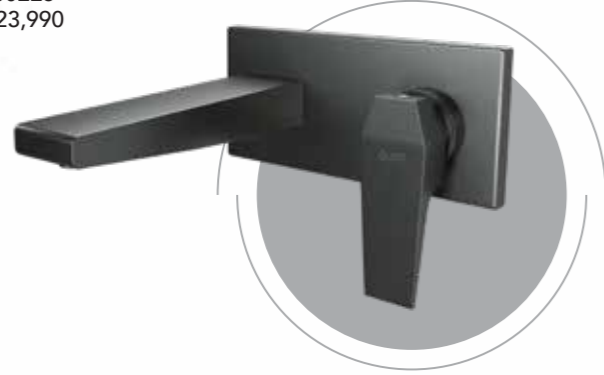

Single Control WM Basin Faucet Trim & Diverter in Gun Grey
Q213100225
MRP: ₹23,990