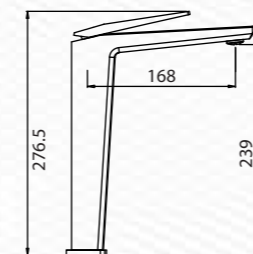

Single Control basin faucet in polished chrome
Q233100020
MRP: ₹15,990

Single Control basin faucet tall in gun grey
Q233100125
MRP: ₹23,990

Single Control basin faucet tall in Matt Black
Q233100124
MRP: ₹23,990