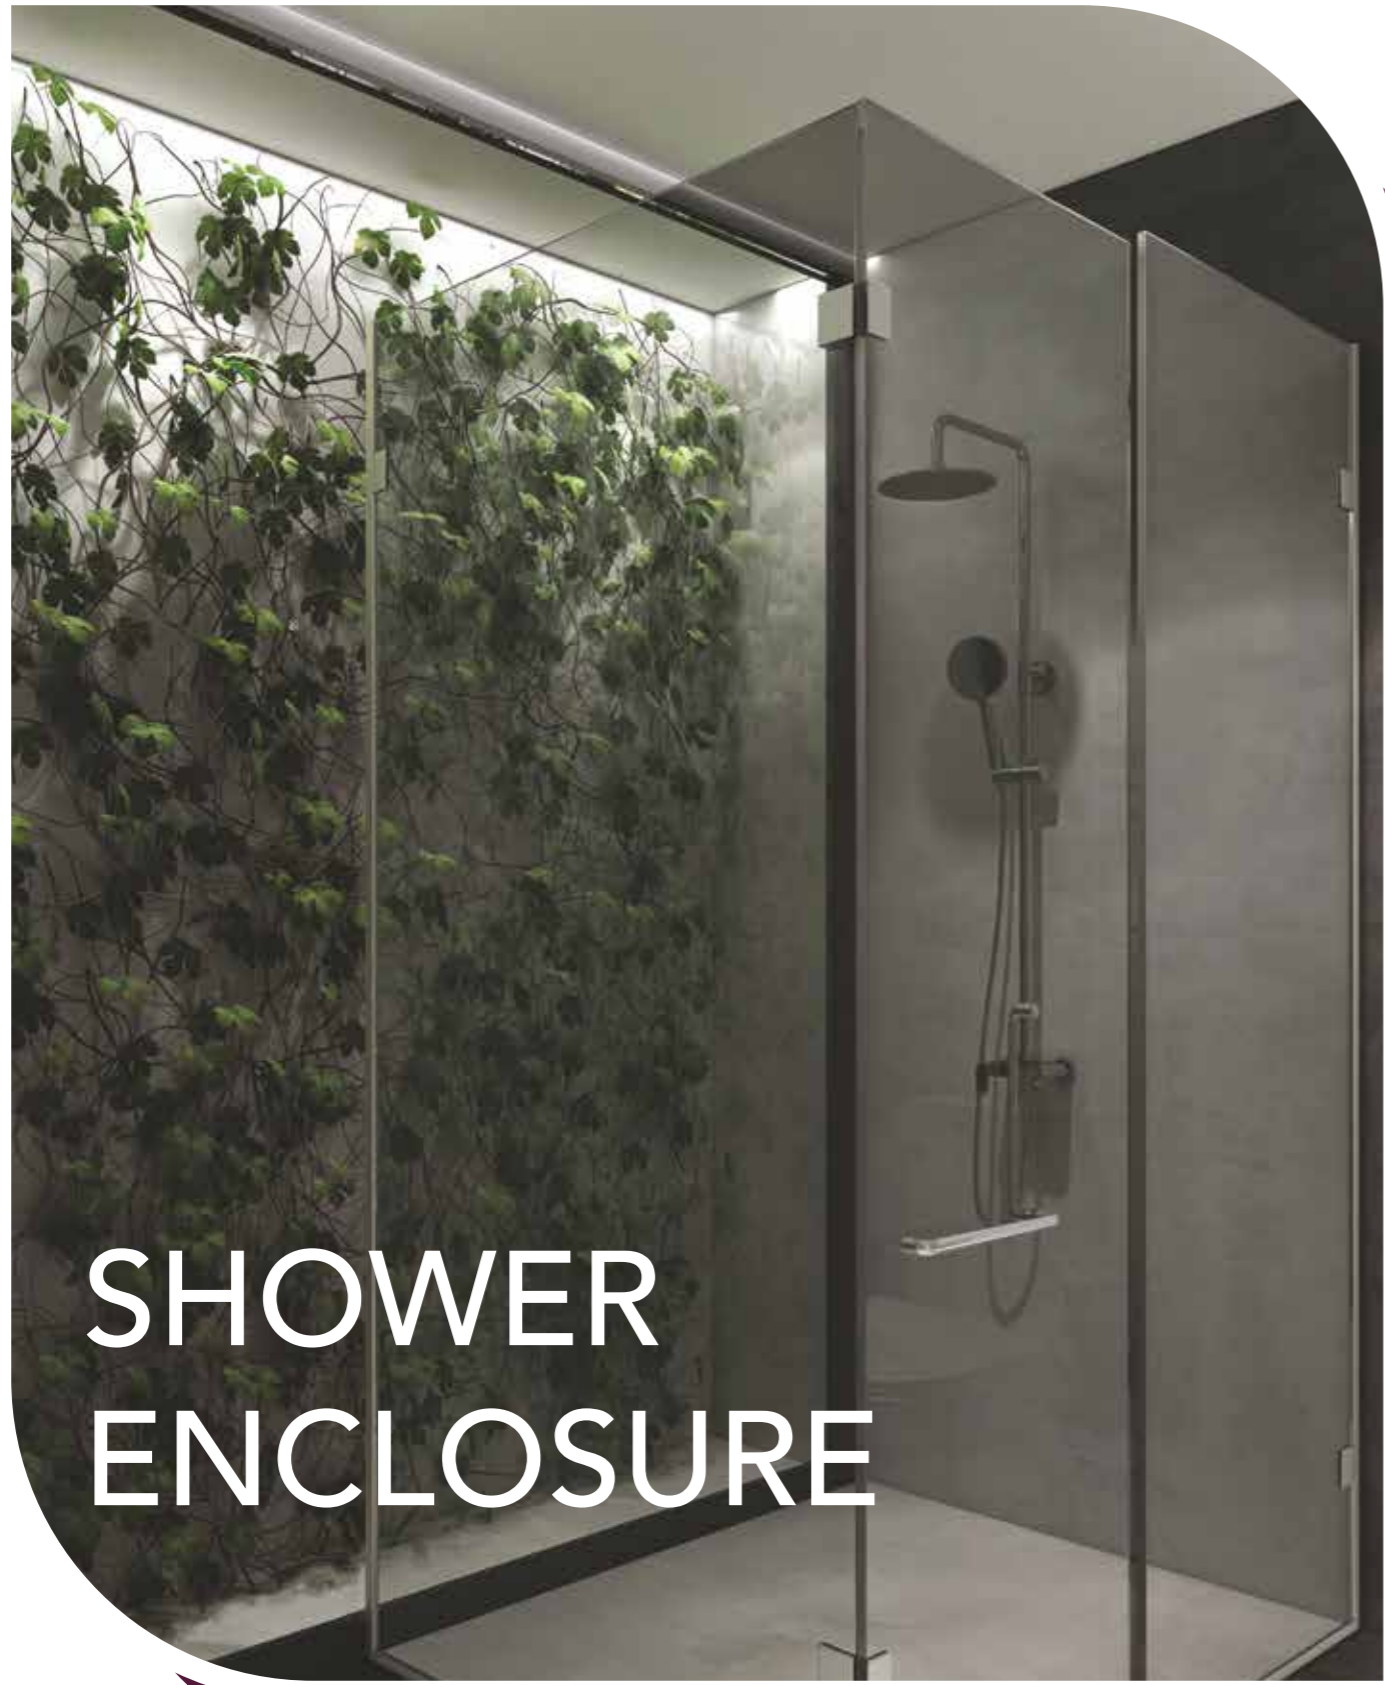

Rain shower+hand shower+back massage.

With shampoo holder WHITE color.

With white coating back glass, white profile.

1650x1650x2200 (in mm)

STEAM GENERATORS

Experience the sublime comfort of a private steam bath with Queo Steam Generators. It not just gives you the benefits of steam but also cleanses you of toxins and impurities.

QUEO
european bath lounges

Get the most Out of your Bath Space with SHOWER ENCLOSURES

Nothing beats a perfectly designed shower enclosure. It's your private space where you can relax after a long day and look forward to stepping in every morning.

The luxurious shower enclosures combine aesthetics and safety, making them a quintessential addition to modern bathrooms.

SHOWER ENCLOSURE

SHOWER ENCLOSURE. Shower enclosures reinvent the idea of a refreshing retreat by providing both privacy and style in the bathroom. They offer a relaxing and rejuvenating environment when enclosed in sleek glass panels. They accommodate to a wide range of tastes and space requirements by offering a number of styles, from simple frameless enclosures to exquisite frame choices.