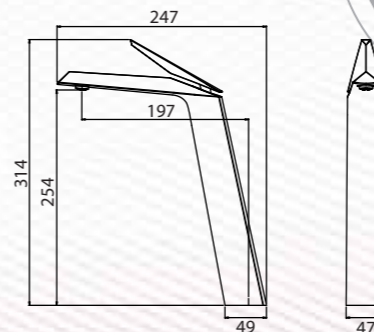

Single Control basin faucet tall in Gun Grey
Q903100125
MRP: ₹37,490

Single Control basin faucet tall in Matt Black
Q903100124
MRP: ₹37,490

Single Control basin faucet tall in Polished Chrome
Q903100120
MRP: ₹29,990