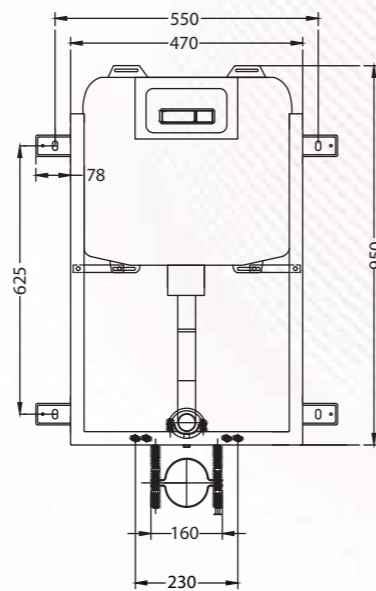

Alpha with Flush Plate
Q507450910
MRP: ₹9,990

Alpha with Flush Plate (Half Frame)
Q507455810
MRP: ₹11,990

Flush plate Alpha
Q507455615
MRP: ₹2,990

Concealed Cistern
SISMA Full Frame -QF
Q507451110
MRP: ₹11,990