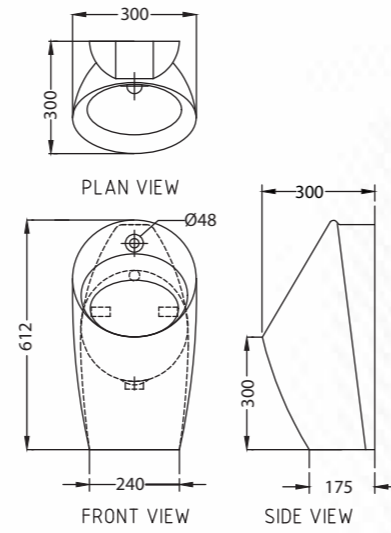

MARSALA

Marsala Urinal
Q257610310
MRP: ₹17,990