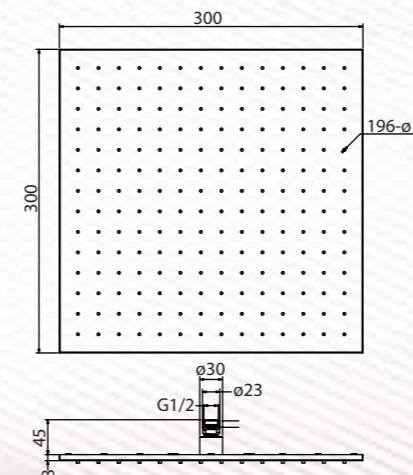

Square 400mm in
matt black
Q993100424
MRP: ₹23,990

Square 400mm in
brushed nickel
Q993100426
MRP: ₹23,990

Square 400mm in
polished chrome
Q993100420
MRP: ₹19,990

Must Order - Shower Arm

Square 300mm in
gun grey
Q993100325
MRP: ₹17,990