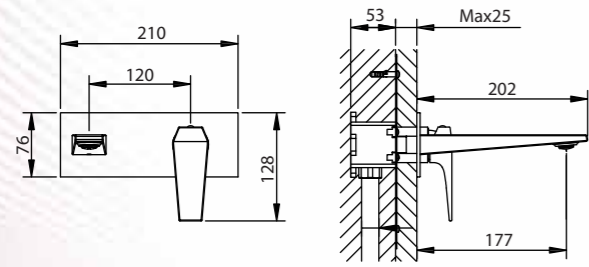

Single Control WM Basin Faucet Trim & Diverter in Polished Chrome
Q213100220
MRP: ₹17,990