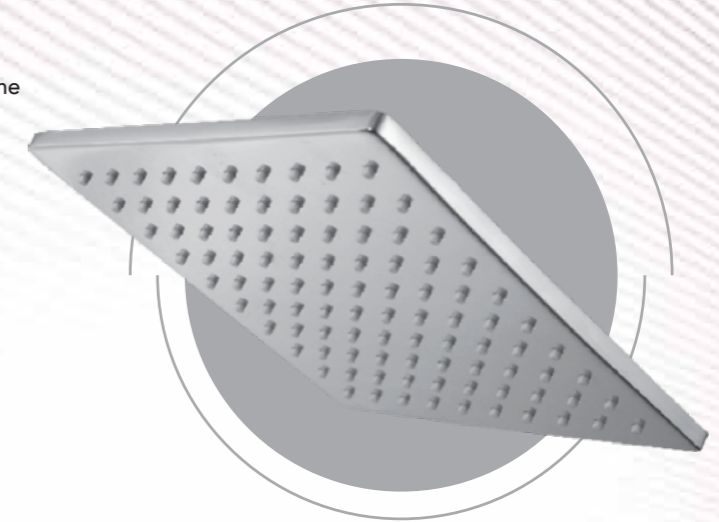

Overhead Shower
300x300 mm-Chrome
Q503146220
MRP: ₹14,990

Must Order - Shower Arm

Square Ultra Thin 500mm
in polished chrome
Q503141820
MRP: ₹25,990

Must Order - Shower Arm

Square 200mm
in gun grey
Q993100125
MRP: ₹11,240