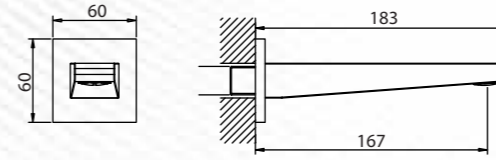

Bath Spout In Gun Grey
Q213100425
MRP: ₹8,490

Bath Spout In Matt Black
Q213100424
MRP: ₹8,490

Bath Spout In Brushed Nickel
Q213100426
MRP: ₹8,490

Bath Spout in Polished Chrome
Q213100420
MRP: ₹6,490

Diverter Trim Set in Gun Grey
Q213100325
MRP: ₹9,990