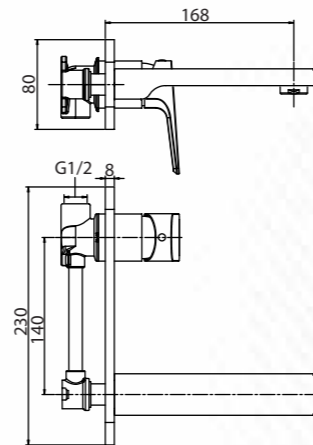

CLASSIC

Single Control Basin Faucet
In Polished Chrome
Q163100020
MRP: ₹6,490

Single Control Basin Faucet
Tall In Polished Chrome
Q163100120
MRP: ₹8,440

Single Control WM Basin
Faucet Trim & Diverter in
Polished Chrome
Q163100320
MRP: ₹8,990