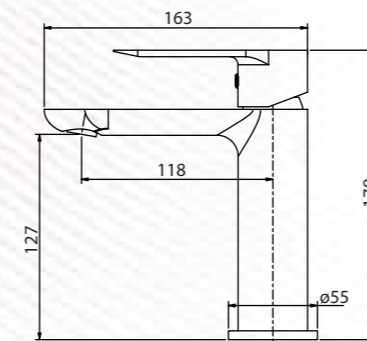

CLASSIC

Single Control Basin Faucet
In Gun Grey
Q223100025
MRP: ₹9,990

Single Control Basin Faucet
Tall In Gun Grey
Q223100125
MRP: ₹11,990