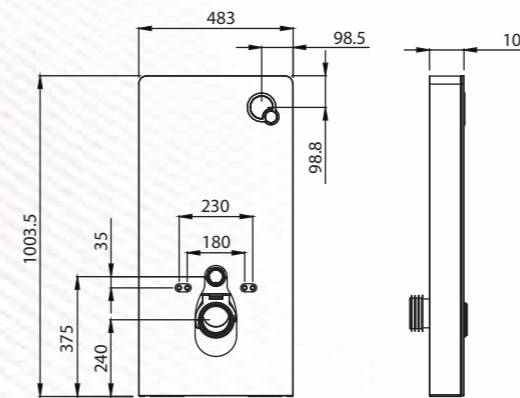

CONCEALED CISTERNS

FREE STANDING TANK

Free Standing Cistern
Q507450912
MRP: ₹45,990

MODERN

PNEUMATIC TANK

Concealed Cistern
Pneumatic with E sense
Q507451010
MRP: ₹23,990

Alpha with Flush Plate(Full Frame)
Q507455910
MRP: ₹13,990