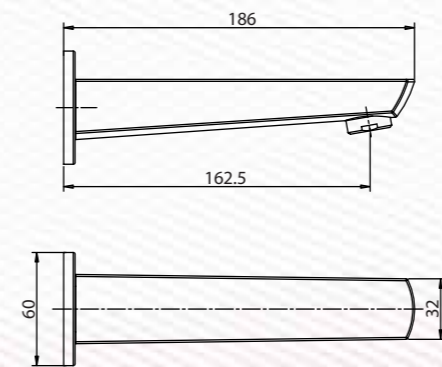

MODERN

CLASSIC

Enzo Neo
Bath Spout in Polished Chrome
Q163100420
MRP: ₹3,990