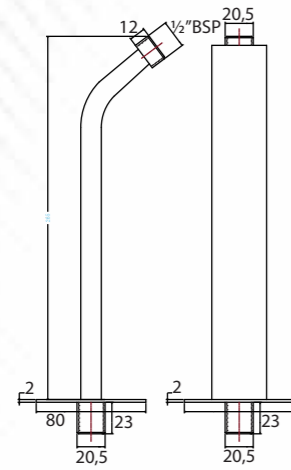

Also Available

- Gun Grey | Q503200025 | MRP: ₹3,890
- Brushed Nickel | Q503200026 | MRP: ₹3,890
- Matt Black | Q503200024 | MRP: ₹3,890

Also Available

- Matt Black | Q503200124 | MRP: ₹3,890
- Brushed Nickel | Q503200126 | MRP: ₹3,890
- Gun Grey | Q503200125 | MRP: ₹3,890