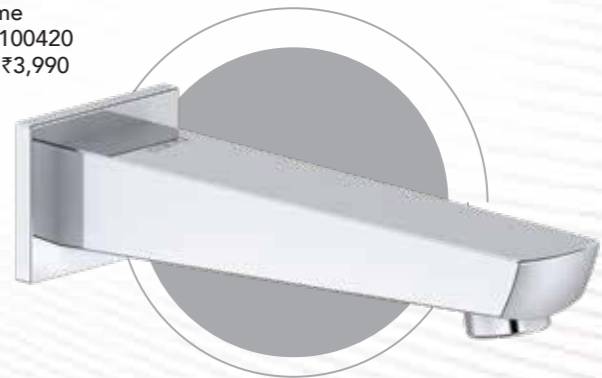

Enzo Neo
Bath Spout in Polished Chrome
Q163100420
MRP: ₹3,990