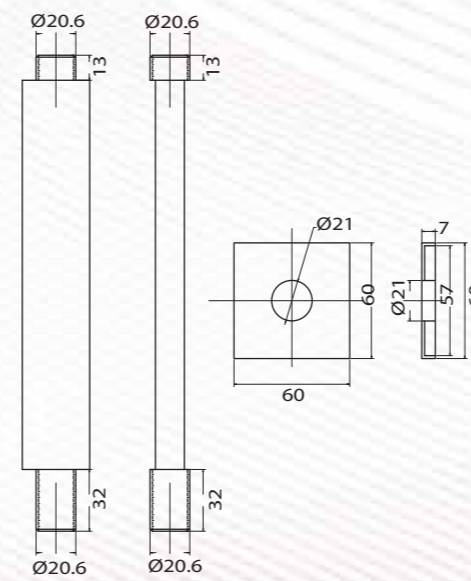

HAND SHOWER

CLASSIC

Handshower "Aquaplay"
with Hose Pipe & Hook
Q503131120
MRP: ₹4,490

SHOWER ACCESSORIES

CLASSIC

Round Wall Mount Shower
Arm 410 MM
Q503151320
MRP: ₹3,990

Round Wall Mount Shower
Arm 450MM
Q113151120
MRP: ₹2,990