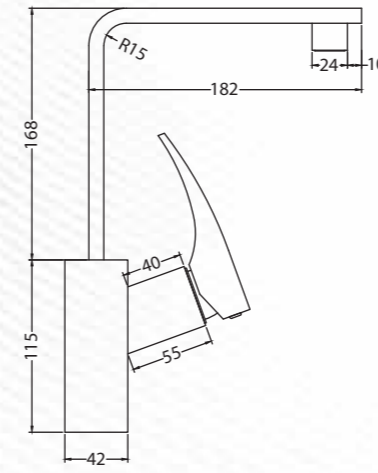

Vogue
Single Control Kitchen
faucet in polished
chrome
Q233100220
MRP: ₹14,990

Zelos
Dual Kitchen Faucet
Q363118120
MRP: ₹18,990

MODERN

Marsala
Dual Function Kitchen
Faucet
Q253118220
MRP: ₹17,990

Felisa
Single Function Deck-Mount
Kitchen Faucet
Q403118120
MRP: ₹14,990