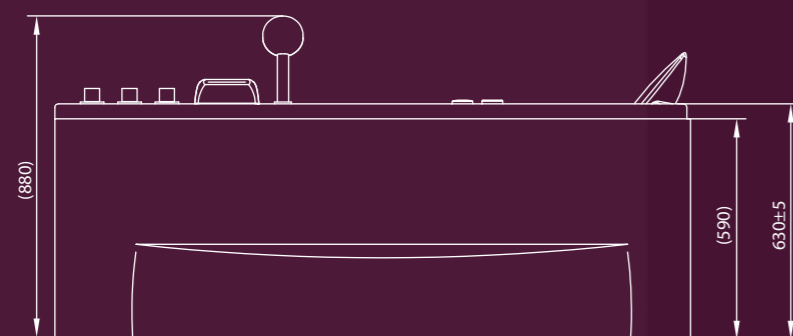

ROMANCE BELLEZA

DUAL SEATER

Cat Code: Q617021111

Dimension : 1700X800X630 (Left) (in mm)

₹2,19,999

Cat Code: Q617011111

Dimension : 1700X800X630 (Left) (in mm)

₹2,19,999

Cat Code: Q617020111

Dimension : 1700X800X630 (Left) (in mm)

₹2,14,999

On/Off Feature

Waterfall Feature

Chromo Therapy

Anti-Odour Drainage

Bubble Bath

Back Massage

Water Level Sensor

Touch Control Panel

- Divertor + Hand Shower Jet
- 450W Air Blower
- Self-Cleaning, Water Level Sensor
- Easy Service Access
- 6 Back Massage Jets
- 6 Air Jets
- 5 Hydro Massage Jets
- 1 Hp Whirlpool Motor
- 1 Headrest