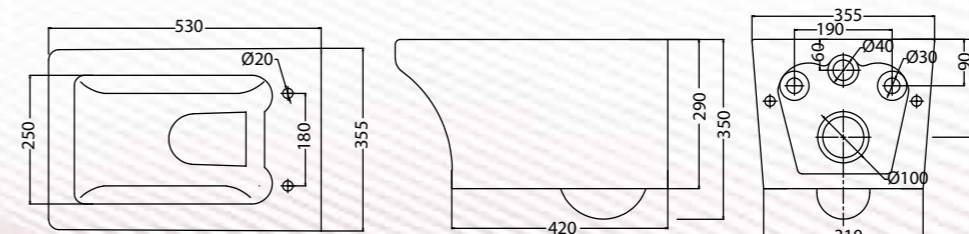

MODERN

ZELOS NEO

Wall-hung toilet with soft-close seat in white
Q367240210
MRP: ₹25,990