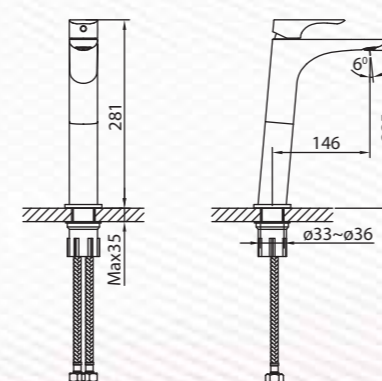

Single Control basin faucet tall
in polished chrome
Q363114120
MRP: ₹14,490