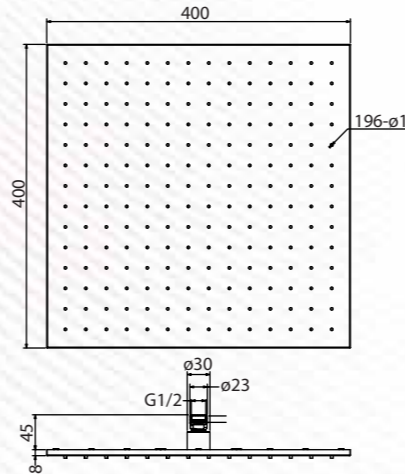

RAIN SHOWER

RAIN SHOWER - A truly indulgent shower experience.

Elevate your shower experience with our Rain Shower. Immerse yourself in the luxury of a gentle rainfall, and turn your daily routine into a moment of relaxation and indulgence.

Queo Rain Showers offer a wide, even spray pattern that envelops your body in a cascade of gentle droplets. The sensation mimics the tranquility of standing in a warm rain shower, providing a relaxing and rejuvenating escape from the stresses of everyday life.

MODERN

Square 400mm
in gun grey
Q993100425
MRP: ₹23,990

Square 400mm in
matt black
Q993100424
MRP: ₹23,990

Square 400mm in
brushed nickel
Q993100426
MRP: ₹23,990

Square 400mm in
polished chrome
Q993100420
MRP: ₹19,990

Must Order - Shower Arm

Square 300mm in
gun grey
Q993100325
MRP: ₹17,990

Square 300mm in
matt black
Q993100324
MRP: ₹17,990

Square 300mm in
brushed nickel
Q993100326
MRP: ₹17,990

Square 300mm in
polished chrome
Q993100320
MRP: ₹14,990

Must Order - Shower Arm