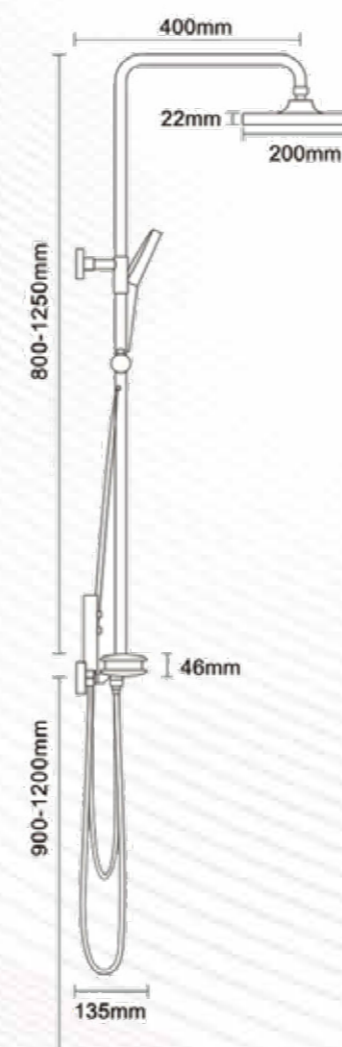

Thermostatic shower system - Vogue Vista
Q933101025
MRP: ₹69,990