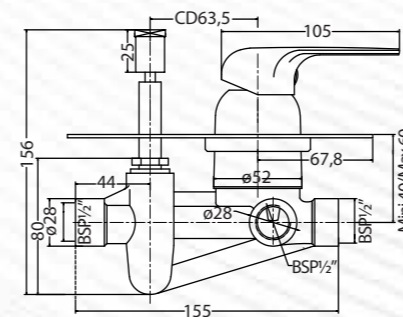

DIVERTER BODY

CLASSIC

Divertor Trim Set In
Polished Chrome
Q113123720
MRP: ₹3,990

Must Order - Q503158420, Divertor Body "Aster", MRP: ₹4,990

Universal Divertor
Q503160120
MRP: ₹4,990