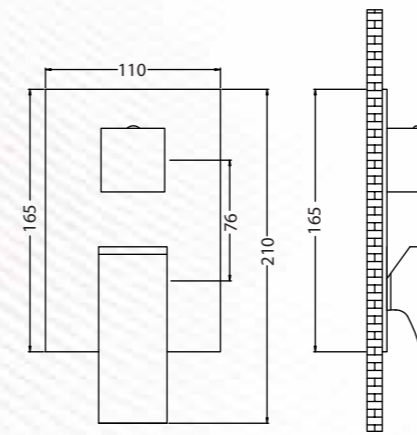

Diverter Trim &
Concealed Body in
Polished Chrome
Q363123120
MRP: ₹12,990