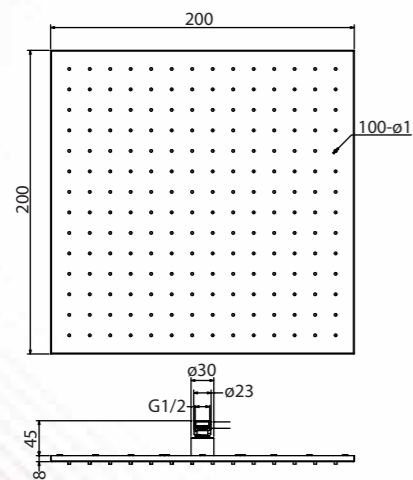

Overhead Shower
300x300 mm-Chrome
Q503146220
MRP: ₹14,990

Must Order - Shower Arm

Square Ultra Thin 500mm
in polished chrome
Q503141820
MRP: ₹25,990

Must Order - Shower Arm

Square 200mm
in gun grey
Q993100125
MRP: ₹11,240