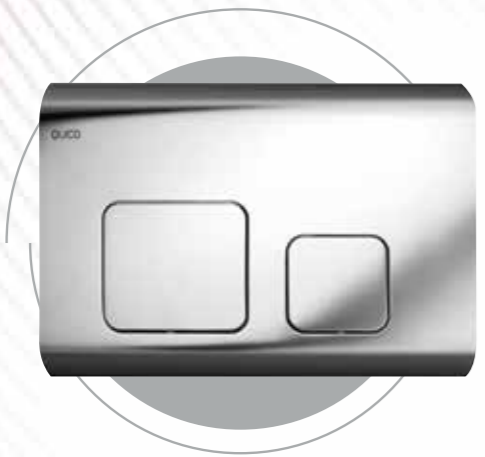

Sisma Flush Plate
Q507455120
MRP: ₹1,790