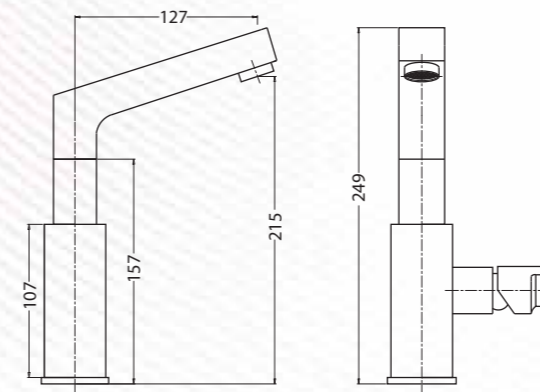

Zelos
Single Function
Pulldown Kitchen
Faucet
Q363118220
MRP: ₹16,990

Marsala
Single Function Deck-Mount
Kitchen Faucet
Q253118120
MRP: ₹12,990

MODERN

Alla Moda
Single Function
Deck-Mount Kitchen Faucet
Q203118120
MRP: ₹11,990