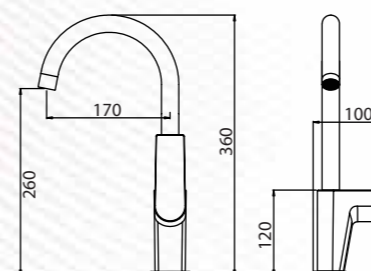

Kitchen Faucet - unsung heroes of kitchen settings

Queo kitchen faucet is the ideal finishing touch for any culinary space, with durability to endure the rigors everyday use and design to enhance the overall appearance.

Vogue
Single Control Kitchen
faucet in matt black
Q233100224
MRP: ₹18,990

Vogue
Single Control Kitchen
faucet in polished
chrome
Q233100220
MRP: ₹14,990