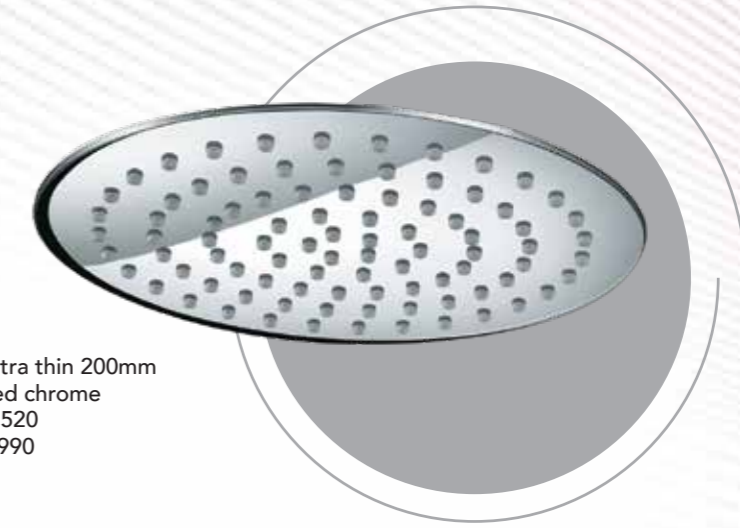

Square 200mm in
polished chrome
Q993100120
MRP: ₹8,990

Must Order - Shower Arm

Square 200mm in
matt black
Q993100124
MRP: ₹11,240

Square 200mm in
brushed nickel
Q993100126
MRP: ₹11,240

Square Ultra Thin 300mm in
polished chrome
Q503141220
MRP: ₹14,990

Must Order - Shower Arm

Square Ultra Thin 200mm
in polished chrome
Q503141120
MRP: ₹8,990

Must Order - Shower Arm

Round Ultra thin 200mm
in polished chrome
Q503141520
MRP: ₹8,990

Must Order - Shower Arm

Round Ultra Thin 300mm
in polished chrome
Q503141620
MRP: ₹14,990