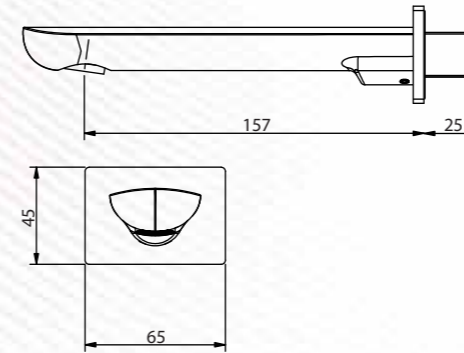

Bath Spout In Gun Grey
Q223100425
MRP: ₹5,190

Bath Spout In
Brushed Nickel
Q223100426
MRP: ₹5,190

Must Order - Q503160120, Universal Diverter, MRP: ₹4,990