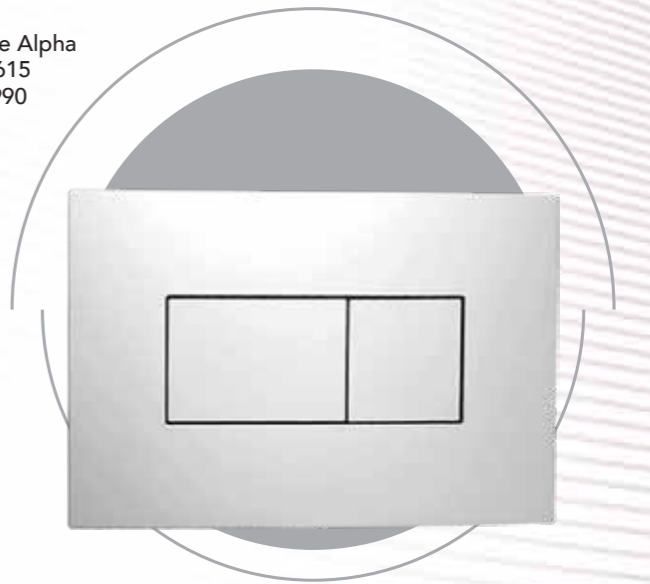

Flush plate Alpha
Q507455615
MRP: ₹2,990