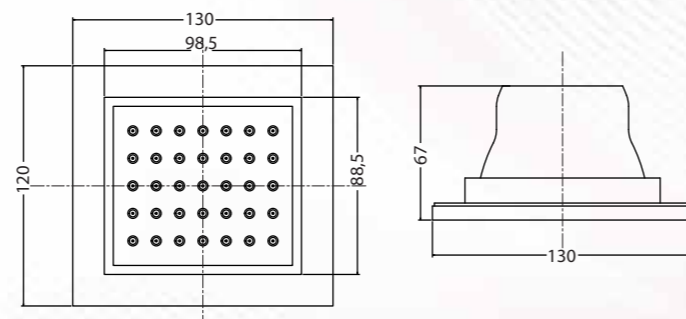

Must Order - Shower Arm

9" Round Shower
with Air Tech
Q993100520
MRP: ₹7,990

Must Order - Shower Arm

BODY SHOWER

MODERN

Round Body Shower
Q503151820
MRP: ₹7,990

Round Body Shower
Q993101020
MRP: ₹7,990

Square Body Shower
Q503151720
MRP: ₹8,990