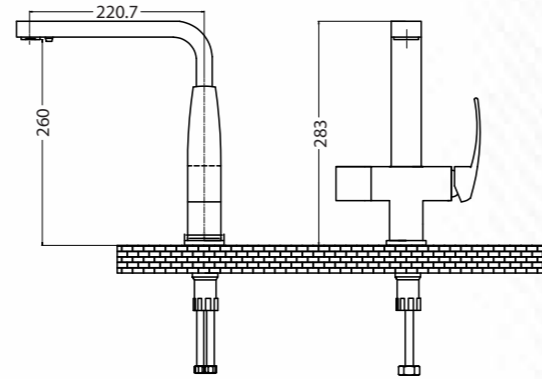

Vogue
Single Control Kitchen
faucet in polished
chrome
Q233100220
MRP: ₹14,990

Zelos
Dual Kitchen Faucet
Q363118120
MRP: ₹18,990

MODERN

Marsala
Dual Function Kitchen
Faucet
Q253118220
MRP: ₹17,990

Felisa
Single Function Deck-Mount
Kitchen Faucet
Q403118120
MRP: ₹14,990