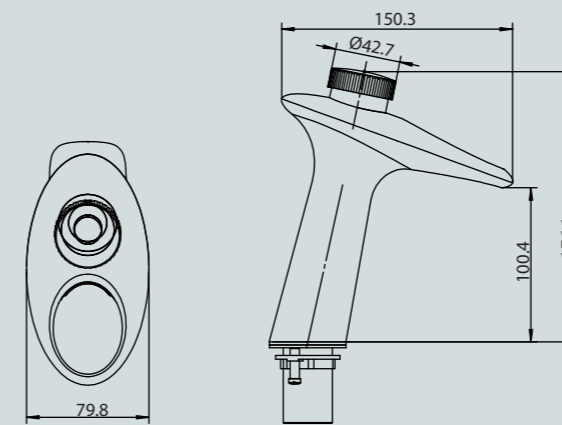

*T&C

EXCLUSIVE PRODUCT
PEBBLE

TIMELESS

Single Control basin
faucet in gun grey
Q933100125
MRP: ₹29,990

Soak yourself in tranquility with the Pebble collection. The design transforms your bathroom into a luxury delight, where nature's artistry meets high-end craftsmanship. Our artisans meticulously crafted the range to mimic the natural, soothing touch of a pebble, ensuring comfort and style in every curve. Akin to the gentle touch of a river-smoothed pebble.