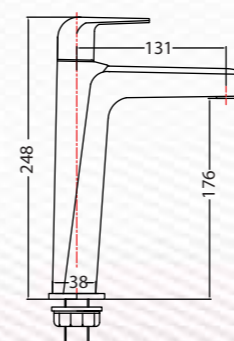

CLASSIC

Pillar Tap in Polished Chrome
Q113112120
MRP: ₹2,990

Single Control Basin Faucet in Polished Chrome
Q113111120
MRP: ₹5,990

Tall Pillar Tap in Polished Chrome
Q113112220
MRP: ₹3,990

KITCHEN FAUCET

Kitchen Faucet - unsung heroes of kitchen settings