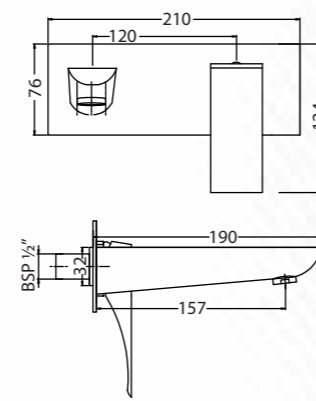

MODERN

Single Control Basin
Faucet In Polished
Chrome
Q363111120
MRP: ₹10,990

Single Control basin faucet tall
in polished chrome
Q363114120
MRP: ₹14,490

Single Control Wall Mounting
Basin Faucet Trim & Concealed
Body in Polished Chrome
Q363117120
MRP: ₹13,990