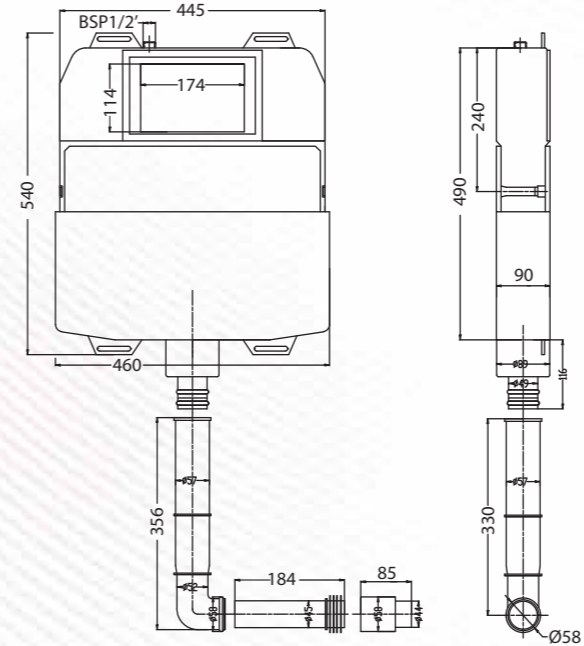

Alpha with Flush Plate
Q507450910
MRP: ₹9,990

Alpha with Flush Plate (Half Frame)
Q507455810
MRP: ₹11,990

Flush plate Alpha
Q507455615
MRP: ₹2,990

Concealed Cistern
SISMA Full Frame -QF
Q507451110
MRP: ₹11,990