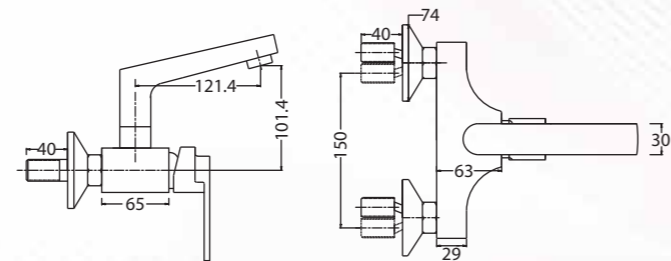

Bryn
Wall Mounted Single
Function Kitchen Faucet
Q193119020
MRP: ₹6,990