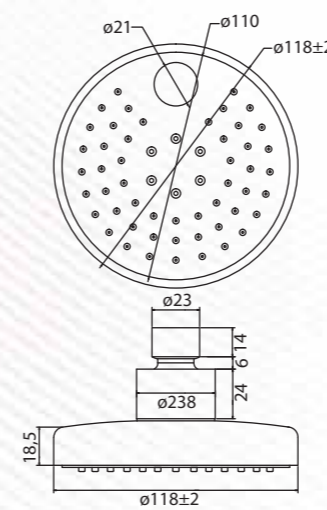

Must Order - Shower Arm

10" Round Powder
Rain Shower
Q993100720
MRP: ₹11,990

Must Order - Shower Arm

12" Rectangle Shower
with Air Tech
Q993100620
MRP: ₹8,990

Must Order - Shower Arm

Round Over Head
Shower 150mm
Q503142420
MRP: ₹1,790