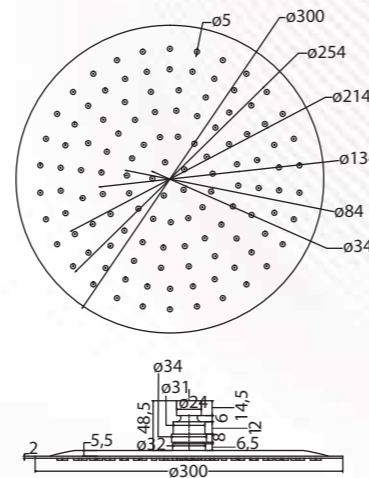

Must Order - Shower Arm

Square Ultra Thin 200mm
in polished chrome
Q503141120
MRP: ₹8,990

Must Order - Shower Arm

Round Ultra thin 200mm
in polished chrome
Q503141520
MRP: ₹8,990

Must Order - Shower Arm

Round Ultra Thin 300mm
in polished chrome
Q503141620
MRP: ₹14,990