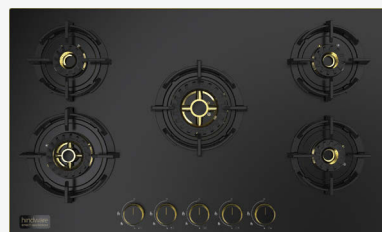

Ivana 5B 86 CM

WARRANTY 2 Years Comprehensive
10 Years on Toughened Glass
5 Years on Burners and Valves