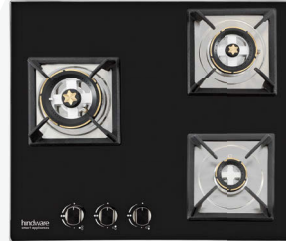

Gloria Plus 3B 60 CM

WARRANTY 2 Years Comprehensive
2 Years Toughened Glass

FEATURES:

Designer Brass Burners | Cast Iron Pan Support
Metallic Knobs | SS Matt Finish Drip Trays
Auto Ignition

FEATURES:

Designer Brass Burners | Cast Iron Pan Support
Auto Ignition