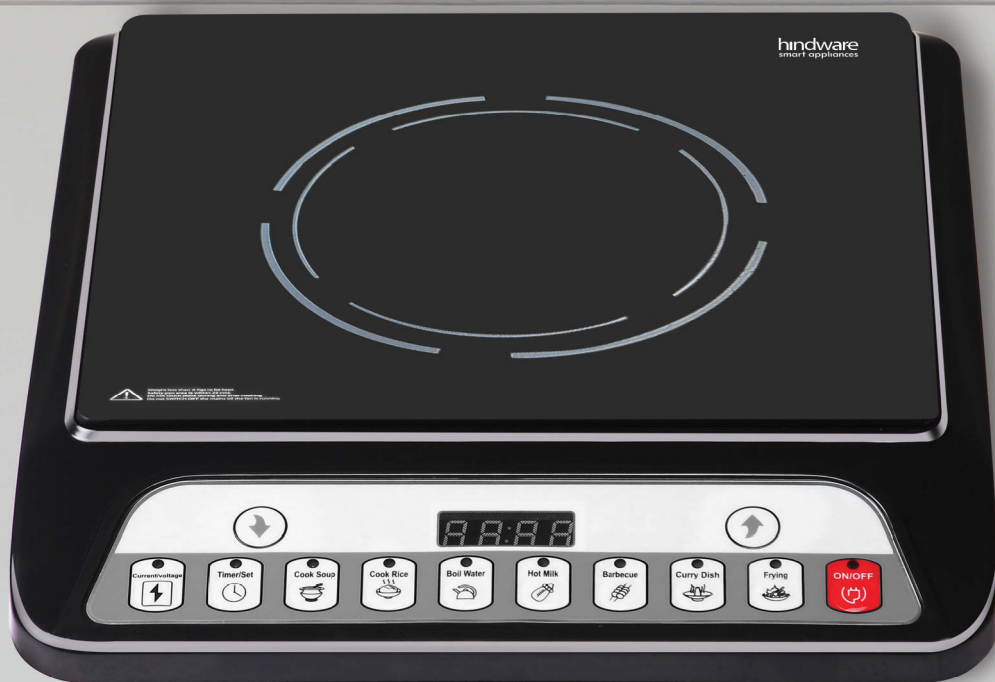

Festo 3B

FEATURES:

Efficient Brass Burner
Bakelite Knob | Deep Drawn Stainless Steel Body
Rust Proof Die Cast Mixing Tube

WARRANTY 1 Years
Comprehensive

Leo 3B

Tino Plus 2B

WARRANTY 1 Years
Comprehensive

FEATURES:

Efficient Brass Burner
Bakelite Knob | Deep Drawn Stainless Steel Body
Rust Proof Die Cast Mixing Tube

Induction

Works pretty quick. Lasts pretty long.

Venturo

FEATURES:

Auto Shut-off | 7 Cooking Functions
Push Button | Powerful and Efficient
Digital Display | Wattage: 1800 W

FEATURES:

Auto Shut-off | 5 Cooking Functions
Soft Touch Control | Powerful and Efficient
Digital Display | Wattage: 1600 W

Pluto

Aveo

FEATURES:

Auto Shut-off | 7 Cooking Functions
Push Button | Powerful and Efficient
Digital Display | Wattage: 1400 W