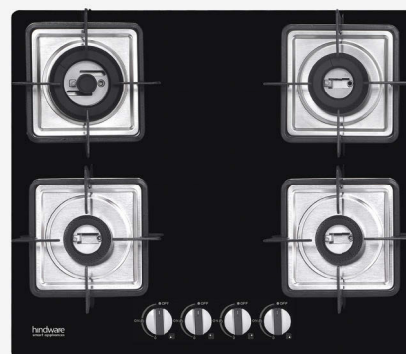

ROSIA 4B 65 CM

WARRANTY 2 Years Comprehensive
5 Years on Toughend Glass

FEATURES:

Designer Brass Burners | Spill Proof Design
Cast Iron Pan Support | Auto Ignition