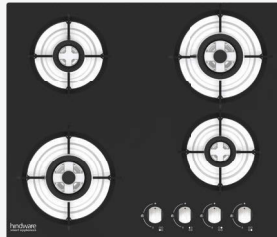

Sara Plus 4B 60CM

WARRANTY 2 Years Comprehensive
2 Years Toughened Glass

FEATURES:

Designer Brass Burners | Cast Iron Pan Support
Auto Ignition

FEATURES:

Designer Brass Burners | Cast Iron Pan Support
Auto Ignition