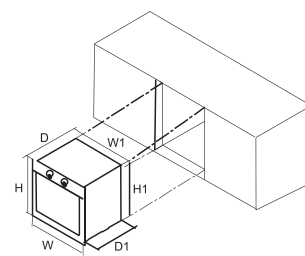

BUILT-IN MICROWAVE OVENS

MS : MOTION SENSOR, FL : FILTERLESS, CBF : CONICAL BAFFLE FILTER, BF : BAFFLE FILTER, SS : STAINLESS STEEL, DLSS : DOUBLE LAYER STAINLESS STEEL , DST : DOUBLE SIDE TOUCH, PB : PUSH BUTTON

*Disclaimer: Due to continuous technological upgradation, Hindware Home Innovation Limited reserves every right to change the specifications/brief description/pictorial representation, without prior notice. This document is generated only for information purpose. All airflow/suction and sound emitted mentioned are as per ideal test conditions. This may change depending on size of kitchen and other factors like environment, ambient noise, operating voltage, accessories used, etc ^For more details visit hindwareappliances.com #Hindware Smart Appliances defines life of the product as 10 Years and Lifetime warranty is applicable on selected models and only applicable on Motor.