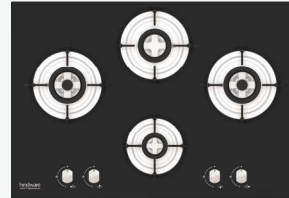

Amelia Plus 4B 76CM

WARRANTY 2 Years Comprehensive
2 Years Toughened Glass

FEATURES:

Designer Brass Burners | Cast Iron Pan Support
Auto Ignition

FEATURES:

Designer Brass Burners | Cast Iron Pan Support
Auto Ignition