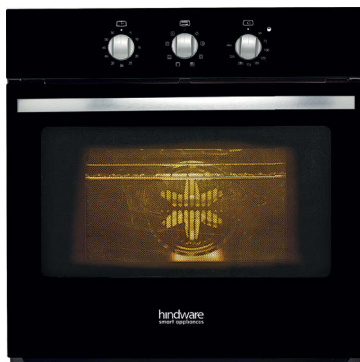

Royal Classic