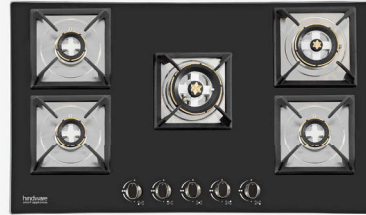

Diva Plus 5B 87 CM

WARRANTY 2 Years Comprehensive
2 Years Toughened Glass