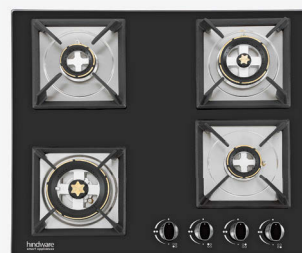

Flora Plus 4B 60 CM

WARRANTY 2 Years Comprehensive
2 Years Toughened Glass