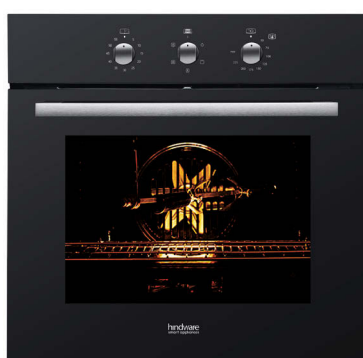

ROTISSERIE

Royal Classic

FEATURES:

5 Cooking Functions | Mechanical Control
Convection & Grill | Non-Stick Drip Tray
Cooling Fan | Defrost

Dignus

FEATURES:

5 Cooking Functions | Convection & Grill
Mechanical Control | Non-Stick Drip Tray
Cooling Fan | 120 Min Timer | Viewing Window
Double Layer Glazed Glass Oven Door | Defrost

Eldora

Built-In Microwaves

Now heating your food its own cool quotient.

Marvello White

FEATURES:

6 Auto Cook Menus | Modes: Microwave, Grill, Convection & Combination | Digital Display | Touch Control | Stainless Steel Cavity