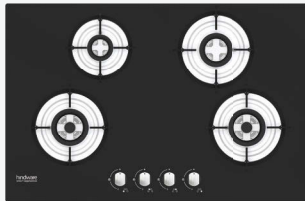

Verona Plus 4B 80CM

WARRANTY 2 Years Comprehensive
2 Years Toughened Glass

FEATURES:

Designer Brass Burners | Cast Iron Pan Support
Auto Ignition

FEATURES:

Designer Brass Burners | Cast Iron Pan Support
Auto Ignition