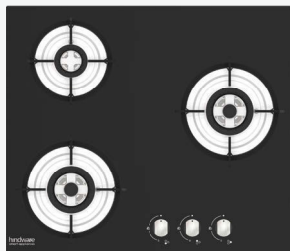

Nora Plus 3B 60CM

WARRANTY 2 Years Comprehensive
2 Years Toughened Glass

FEATURES:

Indian Brass Burners | Cast Iron Pan Support
Metallic Knobs | High Quality Stainless Steel Body
Auto Ignition | Also available Electronic Ignition