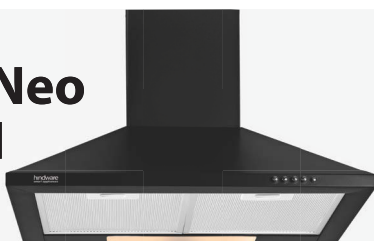

ClaraNeo Blk IN

WARRANTY 2 Years Comprehensive
5 Years on Motor

FEATURES:

Maximum Suction: 750 m³/hr* | Push Button
Cassette Filter | Also Available in Inox | Size (mm): 600