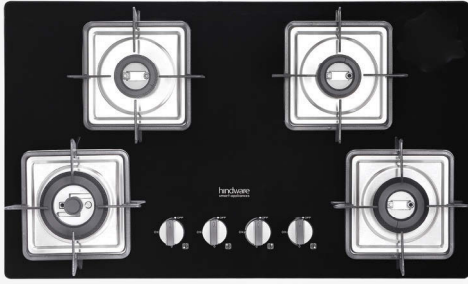

ROSIA 4B 76 CM

WARRANTY 2 Years Comprehensive
5 Years on Toughend Glass

FEATURES:

Designer Brass Burners | Spill Proof Design
Cast Iron Pan Support | Auto Ignition