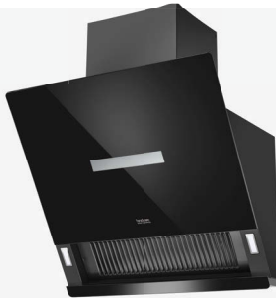

Serena Plus

WARRANTY 3 Years Comprehensive
12 Years on Motor

FEATURES:

Maximum Suction: 1450 m³/hr* | Filter-Less Technology
Touch Control | Metal Oil Collector Cup
Turbo Speed | Size (mm): 600/750/900