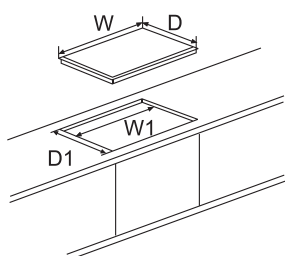

Product Name-GT	Cat Code	Ignition	Pan Support	Burner	Knobs	Glass Design	Glass Thickness	Product Size (mm)
Benecio 4B AI	CT100242	Auto	Sturdy Pan Support	Brass Burner - 2 Big + 2 Small	Bakelite Knob	Toughened Glass	6 mm	550 X 515 X 120
Benecio 3B	CT100239	Manual	Sturdy Pan Support	Brass Burner - 1 Big + 2 Small	Bakelite Knob	Toughened Glass	6 mm	690 X 335 X 120
Benecio 3B AI	CT100240	Auto	Sturdy Pan Support	Brass Burner - 1 Big + 2 Small	Bakelite Knob	Toughened Glass	6 mm	690 X 335 X 120
Benecio 2B	CT100237	Manual	Sturdy Pan Support	Brass Burner - 1 Big + 1 Small	Bakelite Knob	Toughened Glass	6 mm	565 X 285 X 120
Benecio 2B AI		Auto	Sturdy Pan Support	Brass Burner - 1 Big + 1 Small	Bakelite Knob	Toughened Glass	6 mm	565 X 285 X 120
Arturo SS 4B	CT100262	Manual	Sturdy Pan Support	Brass Burner - 1 Jumbo + 2 Big + 1 Small	Metallic	SS Body	2 mm	
Festo 4B	CT100193	Manual	Cast Iron	Brass Burner - 1 Jumbo + 1 Big + 2 Small	Bakelite Knob	SS Body	1 mm	655 X 550 X 115
Festo 3B	CT100195	Manual	Cast Iron	Brass Burner - 1 Jumbo + 1 Big + 1 Small	Bakelite Knob	SS Body	0.75 mm	733 X 405 X 115
Leo 3B	CT100191	Manual	Cast Iron	Brass Burner - 1 Jumbo + 1 Big + 1 Small	Bakelite Knob	SS Body	0.7 mm	765 X 390 X 135
Tino Plus 2B	CT100189	Manual	Cast Iron	Brass Burner - 1 Medium + 1 Small	Bakelite Knob	SS Body	0.5 mm	765 X 390 X 135

BUILT-IN HOBS