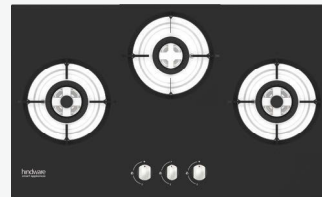

Ella Plus 3B 75CM

WARRANTY 2 Years Comprehensive
2 Years Toughened Glass

FEATURES:

Designer Brass Burners | Cast Iron Pan Support
Auto Ignition

FEATURES:

Designer Brass Burners | Cast Iron Pan Support
Auto Ignition