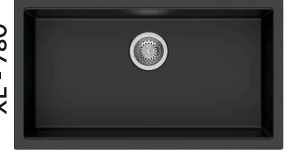

XL - 780

Overall Size : 780 mm x 460 mm - 31" x 18"
Bowl Size : 750 mm x 400 mm - 20" x 16"

Coming Soon