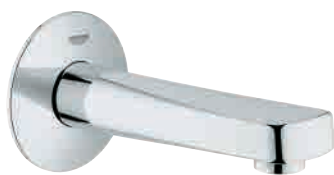

13252000
Bath Spout
MRP: ₹2,850