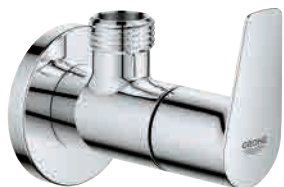

Single-lever basin mixer
for freestanding basins
smooth body

MRP: ₹9,350

GROHE BAUEDGE

20473001

S-Size

3-hole basin mixer

MRP: ₹16,470

20474001

M-Size

2-hole single-lever basin mixer

wall mounted

MRP: ₹14,950

GROHE BAUEDGE

20284001
Bib Tap 2 in 1
MRP: ₹4,150

20238001
Bib Tap
MRP: ₹2,940

13425001
Bath spout with diverter
MRP: ₹4,950

13255001
Bath spout
MRP: ₹3,250

22009001
Angle Valve, 1/2" Inlet, 1/2" Outlet
MRP: ₹2,050

GROHE BAUEDGE

29353001
Single-lever bath/shower mixer
with automatic diverter
MRP: ₹9,900

29040001
Single-lever shower mixer
MRP: ₹9,060