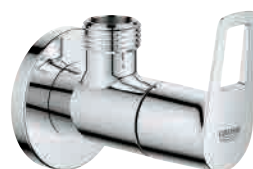

Single-lever basin mixer
for freestanding basins

smooth body

MRP: ₹9,050

GROHE BAULOOP

32857001

XS-Size
Pillar Tap
MRP: ₹3,490

20225001

S-Size
3-hole basin mixer
MRP: ₹14,120

20289001

M-Size
2-hole single-lever basin mixer
wall mounted
MRP: ₹14,450

GROHE BAULOOP

20283001
Bib Tap 2 in 1
MRP: ₹4,120

20237001
Bib Tap
MRP: ₹2,910

13425001
Bath spout with diverter
MRP: ₹4,950

13255001
Bath spout
MRP: ₹3,250

26020001
Shower Valve, 1/2" Inlet, 1/2" Outlet
MRP: ₹3,880

22008001
Angle Valve, 1/2" Inlet, 1/2" Outlet
MRP: ₹2,050

GROHE BAULOOP

29062001

Single-lever bath/shower mixer
with lockable diverter

MRP: ₹9,450