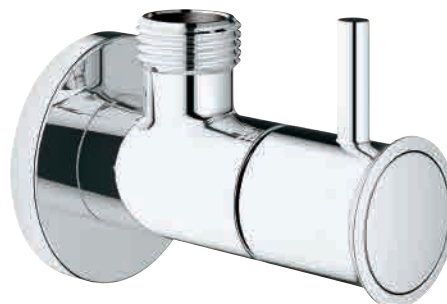

Single-lever Shower mixer
Exposed
MRP: ₹8,550

20 470 000
3-hole basin mixer
with pop-up waste set

GROHE BAUCLASSIC

SIMPLICITY WITH A TOUCH OF ELEGANCE

Refined and authentic. The BauClassic faucet collection effortlessly blends a traditional aesthetic with 21st-century engineering. Fluted detailing at the base of the faucet body and the spout brings an air of elegance to the design and is repeated at the end of the slender lever handle. The collection includes a three-hole basin mixer to ensure a harmonious match with period-style basins.

32868000

XL-Size
Single-lever basin mixer
for freestanding basins
smooth body
MRP: ₹9,950

GROHE BAUCLASSIC

20470000

3-hole basin mixer with
pop-up waste set
MRP: ₹14,550

32864000

Single-lever Bidet Mixer
MRP: ₹11,940

GROHE BAUCLASSIC

13258000
Bath Spout
MRP: ₹3,150

22010000
Angle Valve, 1/2" Inlet, 1/2" Outlet
MRP: ₹1,970

29048000
Single-lever shower mixer
MRP: ₹9,750

29047000
Single-lever bath/shower mixer
with automatic diverter
MRP: ₹10,150