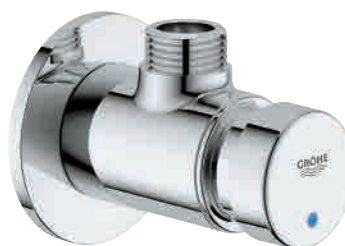

MAINS OPERATED

36453000

Electronic Basin Faucet with Mixing Device, AC Operated
MRP: ₹22,450

36 265 000
Self-Closing Pillar Tap

GROHE EUROECO

Featuring modern and stylish designs new Euroeco offer thoroughly convincing solutions for contemporary washroom projects. These faucets are at the top of their game in terms of hygiene, economy, safety and longevity, which makes them the obvious choice for washroom operators seeking to balance perfect functionality with stylish looks. The signature element in the design of the new Euroeco is the keyhole shape of the spout which is also reflected in the small temperature control lever mounted at its base. The low-profile push-button blends smoothly into the overall look of this faucet which is flattered by its flowing transitions. A wide range of models is available to meet any installation requirement - from deck-mounted and wall-mounted basin mixers to concealed and exposed shower fittings.

GROHE EUROECO

36265000

Self-Closing Pillar Tap
MRP: ₹8,250

36266000

Self-Closing Pillar Tap
MRP: ₹7,750

36272000

Electronic Basin Faucet without
Mixing Device, Battery Operated
MRP: ₹26,750

36274000

Electronic Basin Faucet without
Mixing Device, Wall Mounted, Battery Operated
MRP: ₹28,450

36269000

Electronic Basin Faucet without
Mixing Device, AC Operated
MRP: ₹31,750

GROHE EUROECO

36273000

Electronic Basin Faucet without
Mixing Device, Wall Mounted, AC Operated
(must order Concealed Box 36336001 or 36337001)
MRP: ₹37,450

GROHE EUROECO

36268000
Self-Closing Gate Valve
MRP: ₹7,660

36267000
Self-Closing Shower Valve
MRP: ₹6,880

32750000
Single-lever Sink mixer
MRP: ₹10,450

32752000
Single-lever Sink mixer Swivel Spout
MRP: ₹12,250