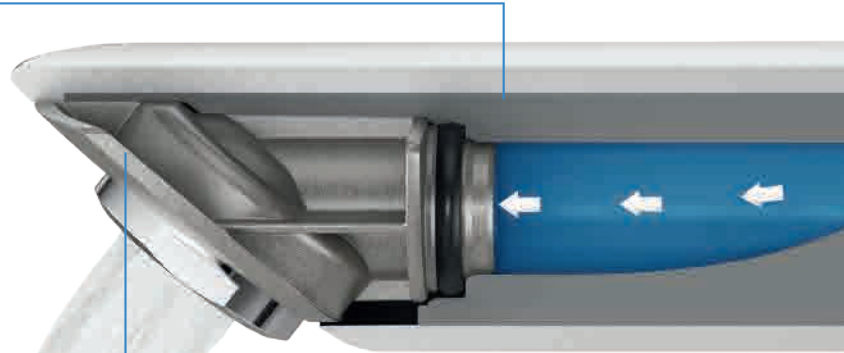

QUALITY

German perfectionism inspires ultimate customer confidence.

DESIGN

GROHE STARLIGHT

Made-to-last surfaces ranging from precious matte to shiny like a diamond.

TECHNOLOGY

GROHE SENSOR

The responsive sensor switches the mixer on and off for ultimate comfort and the simple cleaning mode makes maintenance easy.