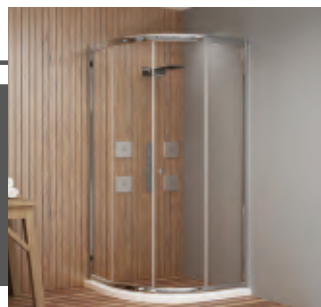

*STANDARD HEIGHT - 2200 MM

**LUXURY MODEL
QUADRA**
Corner Entry Half Round Shower Enclosure with Bend Sliding
Shower Doors

	Mat. Code	Size (mm)	MRP*
6mm	SF64CLB-9090H19-CR	900x900	26,000/-
	SF64CLB-1010H19-CR	1000x1000	28,000/-
	SF64CLB-1212H19-CR	1200x1200	30,000/-