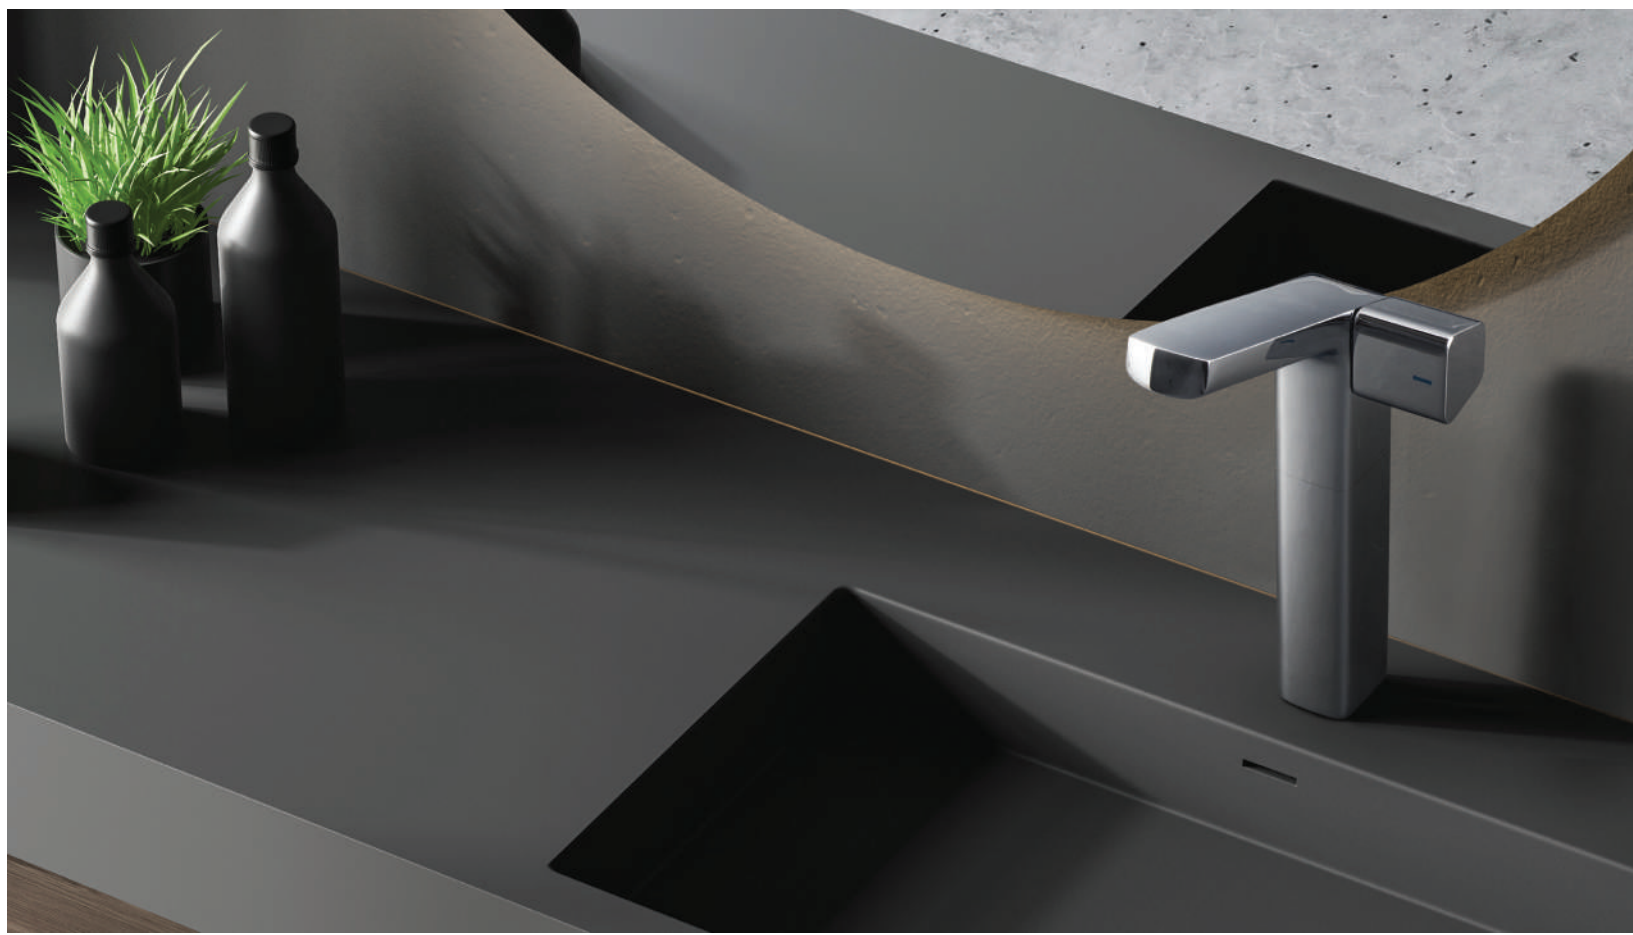

*Scan the QR Code to download the line drawings, warranty information and product images.

*Scan the QR Code to download the line drawings, warranty information and product images.