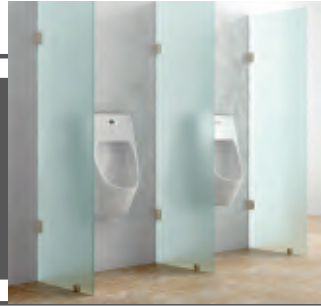

URINAL & BASIN DIVISION

FULL LENGTH WALL HUNG URINAL DIVISION

	Mat. Code	Size (mm)	MRP*
8mm	SU81CXF-06H19-CR	600 X 1950	8,800/-
10mm	SU11CXF-06H19-CR	600 X 1950	10,200/-

*FROSTED