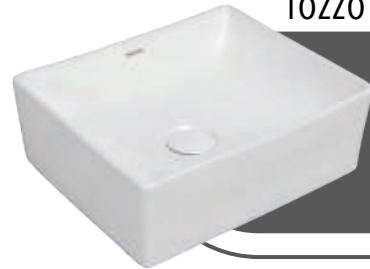

TOZZO

Cat. No.: 10105
Size: 37 x 31 x 13.5 cm
₹ 2,600/-

Scan to know more