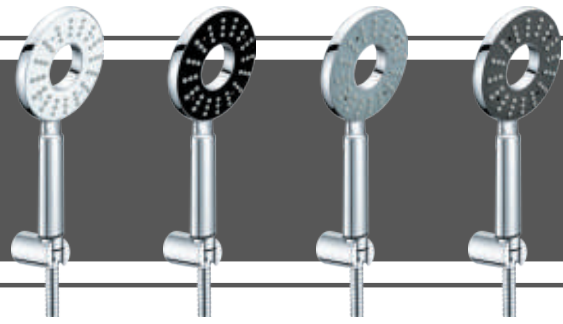

Cat. No.: F160113 (White)
Cat. No.: F160114 (Black)
Cat. No.: F160115 (Grey)
Cat. No.: F160116 (Dark Grey)
Polo Hand Shower - SF
₹3,175/-

Cat. No.: F500013
3 Flow ABS
Hand Shower
₹3,150/-

Cat. No.: F160046XCP
3 Flow Hand Shower with 1.5 Mtr.
Flexible Brass Hose Pipe
₹1,550/-

Cat. No.: F160121
3 Flow Hand Shower with 1.5 Mtr.
Flexible Brass Hose Pipe
₹2,675/-

Cat. No.: F500007
2 Flow Hand Shower
• Air Water Saving Technology
• Jet Flow
₹5,275/-

Cat. No.: F160053XCP
3 Flow Hand Shower with 1.5 Mtr.
Flexible Brass Hose Pipe
₹1,550/-

Cat. No.: F160050XCP
3 Flow Hand Shower with 1.5 Mtr.
Flexible SS Hose Pipe
₹1,500/-

Cat. No.: F160055XCP
5 Flow Hand Shower with 1.5 Mtr.
Flexible SS Hose Pipe
₹1,775/-

Cat. No.: F160047XCP
5 Flow Hand Shower with 1.5 Mtr.
Flexible SS Hose Pipe
₹1,775/-

Cat. No.: F160026
Single Flow Hand Shower
with 1 Mtr. PVC Hose Pipe
₹1,175/-

Cat. No.: F160186
Single Flow Hand Shower
₹2,150/-

Cat. No.: F160009
5 Flow Hand Shower with 1.5 Mtr.
Flexible Brass Hose Pipe
₹2,550/-

Cat. No.: F160007
5 Flow Hand Shower with 1.5 Mtr.
Flexible Brass Hose Pipe
₹2,550/-

Cat. No.: F160205
3 Flow Hand Shower with 1.5 Mtr.
Hose Pipe & Hook
₹2,925/-

Cat. No.: F160208
3 Flow ABS Hand Shower with Brass
Hook & 1.5 Mtr. SS Hose Pipe
₹7,900/-

Cat. No.: F160033
5 Flow Hand Shower with 1.5 Mtr.
PVC Hose Pipe
₹2,425/-

Cat. No.: F160031
5 Flow Hand Shower with 1.5 Mtr.
PVC Hose Pipe
₹2,650/-

Cat. No.: F160202
3 Flow Hand Shower with 1.5 Mtr.
Hose Pipe & Hook
₹2,400/-

Cat. No.: F160203
3 Flow Hand Shower with 1.5 Mtr.
Hose Pipe & Hook
₹2,125/-

Cat. No. F500009
5 Flow ABS
Hand Shower
₹3,275/-

Cat. No.: F500011
3 Flow ABS
Hand Shower
₹3,050/-

Cat. No.: F160209
6 Flow Hand Shower with 1.5 Mtr.
Hose Pipe & Hook
₹2,925/-

*Scan the QR Code to download the line drawings, warranty information and product images.

*Scan the QR Code to download the line drawings, warranty information and product images.