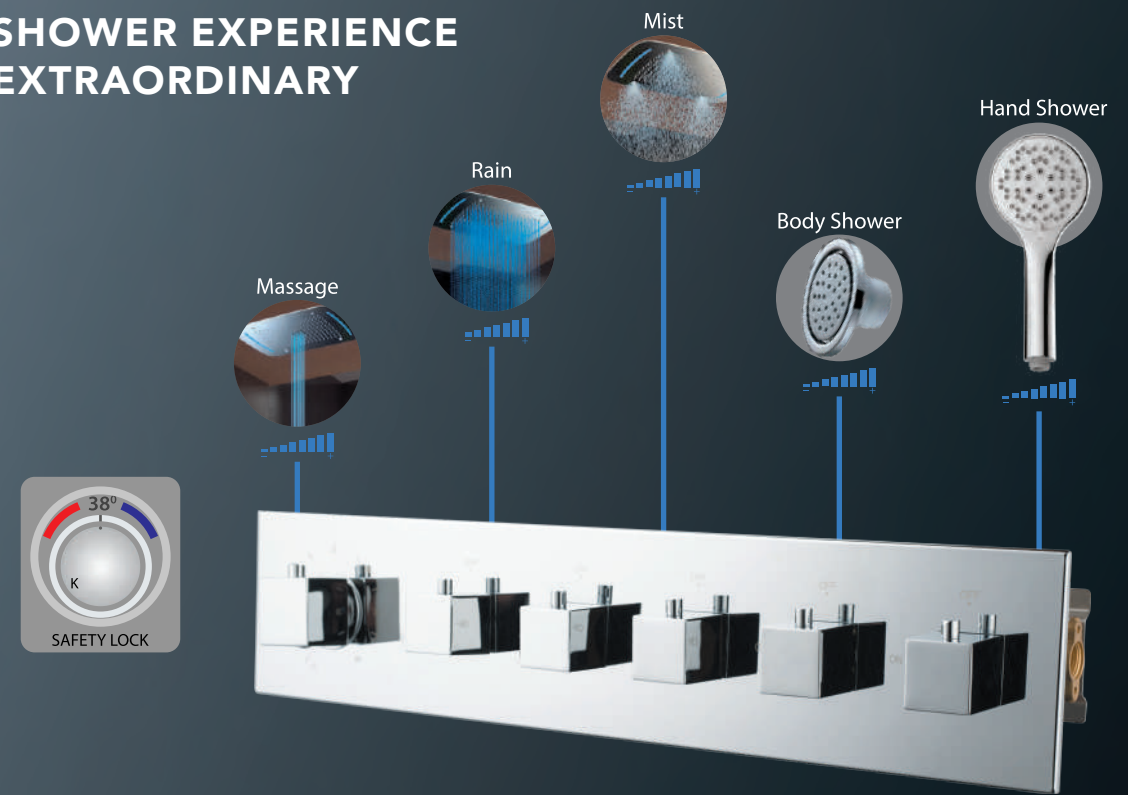

*Scan the QR Code to download the line drawings, warranty information and product images.

THERMOSTATS & SHOWERS

Child Safety Lock

Temperture Controlling Knob

Multi Flow Regulator

MAKE YOUR SHOWER EXPERIENCE EXTRAORDINARY