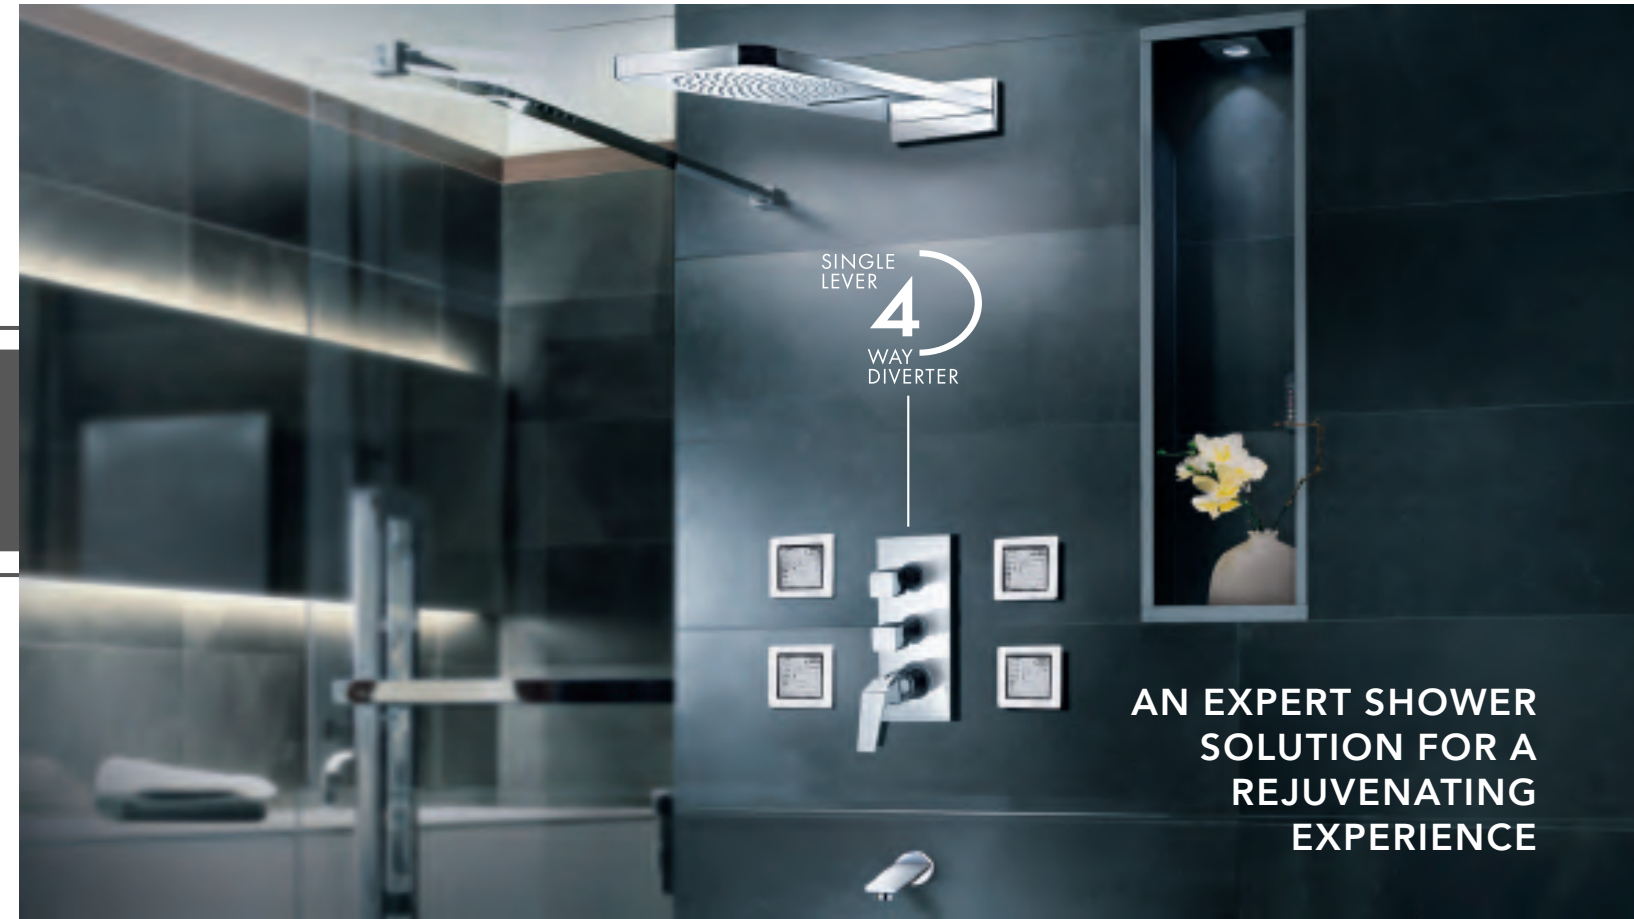

Cat. No.: F410069 Exposed Part Kit for 2 Way Thermostat ₹4,000/- Available Finishes: ☐ Rose Gold ☐ Chrome Black ☐ Gold ☐ Chrome	
	Cat. No.: F520069 Exposed Part Kit for 2 Way Thermostat ₹3,800/- Available Finishes: ☐ Rose Gold ☐ Chrome Black ☐ Gold ☐ Chrome	

	Cat. No.: F360069 Exposed Part Kit for 2 Way Thermostat ₹3,400/- Available Finishes: ☐ Rose Gold ☐ Chrome Black ☐ Gold ☐ Chrome		Cat. No.: F280069 Exposed Part Kit for 2 Way Thermostat ₹3,000/-

	Cat. No.: F500006 Exposed Part Kit for S/L 4 Way Diverter (Compatible with F500002) ₹5,990/-		Cat. No.: F500002 Concealed Body for 4 Way S/L Diverter ₹12,500/-

	Cat. No.: F410068 Exposed Part Kit for 3 Outlet Diverter ₹2,900/- Available Finishes: ☐ Rose Gold ☐ Chrome Black ☐ Gold ☐ Chrome		Cat. No.: F520068 Exposed Part Kit for 3 Outlet Diverter ₹2,700/- Available Finishes: ☐ Rose Gold ☐ Chrome Black ☐ Gold ☐ Chrome

	Cat. No.: F360068 Exposed Part Kit for 3 Outlet Diverter ₹2,500/- Available Finishes: ☐ Rose Gold ☐ Chrome Black ☐ Gold ☐ Chrome		Cat. No.: F280068 Exposed Part Kit for 3 Outlet Diverter ₹2,300/-

*Scan the QR Code to download the line drawings, warranty information and product images.

*Scan the QR Code to download the line drawings, warranty information and product images.