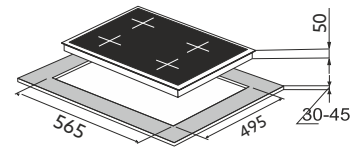

Residual heat indicator Child safety lock 9 power adjustment

7200W 220-240V/ 50-60 Hz
LF: 2.2 kw/2.2kw, LR: 1.5 kw/2.2 kw
RF: 2.2 kw/2.2 kw, RR: 1.5kw/ 2.2 kw
Slight touch control
1-99 minute timer
Automatic adjust Cooking element to the size of the pan bottom
Temp. setting range from 60 to 240 degrees C
Product Dimension: 590 x 520 x 60 mm
Cutout Dimension: 565 x 495 x 50 mm