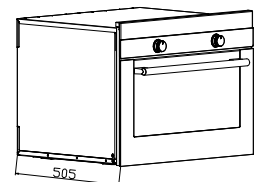

Fully Built-in
Black glass with SS strip and Black Body
TFT control Display
Stainless Steel Cavity
Microwave, Grill, Convection & Defrost Function
Touch Screen Control Panel
Child Lock
32ltr Capacity
Smart inverter technology, smart recipes
1 x combination grid and
1 x enamel baking tray rotisserie
Product Dimension 595 x 455 x 545 mm
Cavity Dimension: 560 x 450 x 590 mm
MRP ₹: 69,990/-