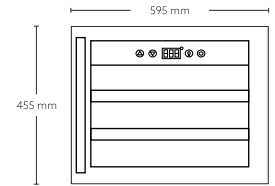

Built-in wine chiller
Black casing with glass door and wooden shelves
60 L / 18 bottles Capacity
LED display
5 - 20° temperature range
Compressor with direct cooling
0.5 KW / 24 hrs power consumption
Range of inside cabinet humidity: >60%RH
Product Range: 600 × 595 × 455 mm