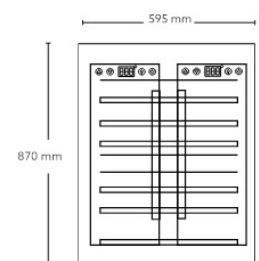

CW 54 Wine Chiller + Soft Drink Can

Free Standing wine chiller
Black casing with transparent, panoramic door
350L / 20 wines + 75 cans
LED display
3-12° for white wine & 12-20° for red wine
Compressor with direct cooling
Range of inside cabinet humidity: >60%RH
Product Range: 630 × 595 × 870 mm