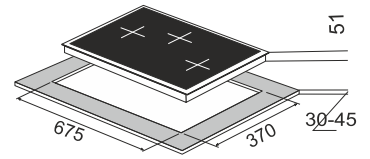

**High flame brass burner
Metal knob**

3 Burner (01 Big Triple, 01 Small Triple
01 Dual Flame)
Matt Enamel Round Pan support
Battery Operated ignition
Product Dimension:
760 X 430 mm
Cutout Dimension : 675 x 370 mm (R20)

MRP ₹:
78 cm: **19,490/-**

Size: 78 cm