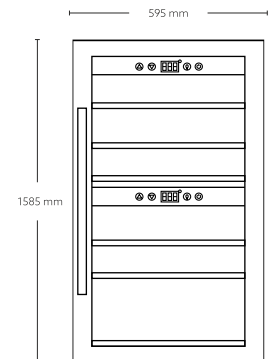

CW 120 Bottle

Free Standing wine chiller
Black casing with transparent, panoramic door
350L/120 bottles Capacity
LED display
3-12° for white wine & 12-20° for red wine
Compressor with direct cooling
Range of inside cabinet humidity: >60%RH
Product Range: 630 × 595 × 1585 mm