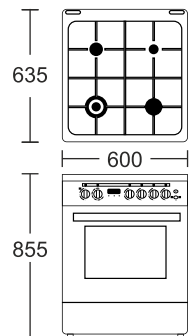

MWO-4

80 auto cooking menu
Microwave, Steam, Grill & Convection
Quick start & Cooking function
Defrost by weight & time

Multi stage cooking
34 liter
Tank Capacity: 1ltr
Soft button control
SS cavity
Large LED display
Product Dimension 595 x 455 x 525 mm
Carcase Dimension: 560 x 450 x 590 mm
MRP ₹: 79,990/-

Drawer

Warming Drawer

Fan heating
Up to 60°C
Dishes for a meal for 6 people take
Approx 30 minutes to heat
Extremely rigid to support the weight of an appliance on top
Maximum capacity 20kg or 6 dinner plates
Tangential fan 30-70°C adjustable thermostat
90 minute cut off audible timer

MRP : 41,990/-

Cooking Range

FSCR 01

Made in EU

4 burners (Sabaff - made in Italy) with FFD device
62 ltr. gas oven cavities with FFD
Cast iron pan support

Full Stainless Steel Finish body
Double glass door
62 L gas oven capacity
04 burners (1 Triple ring burner, 1 big burner, 1 medium burner, 1 small burner)
Underknob auto ignition burner & ovens
01 deep tray + 01 oven grid + rotisserie
Digital reminder with LED display
Top glass lid, Timer function
Product Dimension: 600 x 635 x 855 mm

MRP ₹: 73,190/-

FSCR 04

Made in EU

Original italian sabaf burners
Full Black Body
Electric Oven

Double glass door
62 L (Electric) oven capacity
04 burners (1 Triple ring burner, 1 big burner, 1 medium burner, 1 small burner)
Underknob auto ignition burner & ovens
01 deep tray + 01 oven grid + rotisserie
Enamled iron pan support
Product Dimension: 600 x 635 x 855 mm

MRP ₹: 54,990/-

Built-in Fryer

SS body
Easy to operate
Size: 30 cm
Front Mechanical Control
S/S panel (S/S version)
removable S/S inner bowl & basket
Oil capacity: 3.0 liters
input power: 2.3 kw
Product Dimension 290 x 163 x 510 mm
Cavity Dimension: 270 x 165 x 490 mm
MRP ₹: 34,990/-