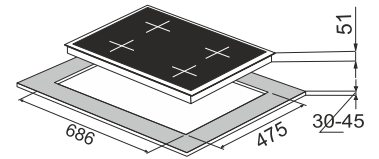

Full Brass Burner
Cast iron Pan support
Metal knob

Stainless Steel brush finish
4 Burner (01 Big Multi,
01 Mini Multi
02 Mini high flame)
Battery operated ignition type
Black tempered glass (8mm thickness)
Product Dimension: 780 x 520 mm
Cutout Dimension : 686 x 475 mm

Size: 78 cm