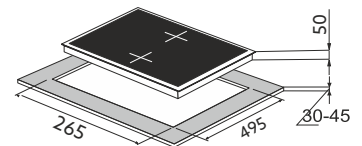

Residual heat indicator Child safety lock 9 power adjustment

7200W 220-240V/ 50-60 Hz
LF: 2.2 kw/2.2kw, LR: 1.5 kw/2.2 kw
RF: 2.2 kw/2.2 kw, RR: 1.5kw/ 2.2 kw
Slight touch control
1-99 minute timer
Automatic adjust Cooking element to the size of the pan bottom
Temp. setting range from 60 to 240 degrees C
Product Dimension: 290 x 520 x 60 mm
Cutout Dimension: 265 x 495 x 50 mm