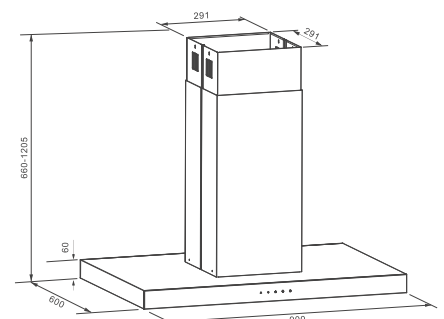

**Island Chimney
SS/Black
Filter: Baffle filter**
Two side Touch Control Panel
1350 M³/hr
Double duct cover
4 x 1.5W LED Lamp
Noise level: 58
150mm Outlet
1.5 M Plastic Pipe

MRP ₹:
**SS : 42,000/-
Black: 43,100/-**

Size: 90 cm