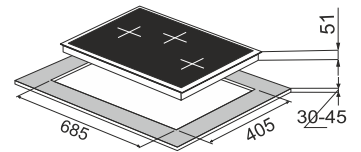

Full Brass Burner
Pan support with Heat Protector
Designer Metal knob
3 Burner (01 Big Multi,
01 Mini Multi, 01 Dual Ring Flame)
Battery operated ignition type
Bevelled Edge 8 mm Black tempered glass
Flame Failure Device
Product Dimension: 750 x 450 mm
Cutout Dimension : 685 x 405mm

MRP ₹:
75 cm: 34,990/-

Size: 75 cm