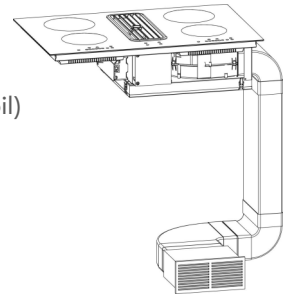

### Air suction Induction Hob Sliding touch control system BLDC motor

4 Zones 2\*1500W +2\*2100W, with Booster  
Bridged available, 3000W each bridged zone (round coil)  
9- Stage power setting  
Individual residual heat indicators  
Charcoal filter - CF152  
With 1\*set recirculation mode duct pipe