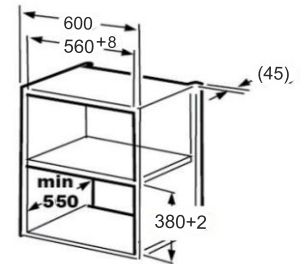

10 Cooking Menu
Mircowave, Grill, Convection & Defrost
Multi stage Cooking
25 Liter
Fully touch control panel
SS cavity
Large LED display
Product Dimension 595 x 388 x 450 mm
Carcase Dimension: 560 x 380 x 550 mm
MRP ₹: 39,390/-