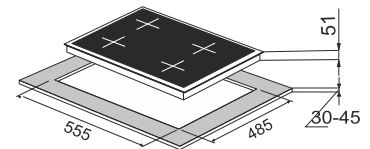

High flame brass burner
Cast iron Pan support
Metal knob

Under knob auto ignition
4 Burner (01 Big Triple,
01 Small Triple
02 Dual Flame)
Product Dimension: 595 x 525 mm
Cutout Dimension : 555 x 485 mm

MRP ₹:
60 cm: **23,190/-**

Size: 60 cm