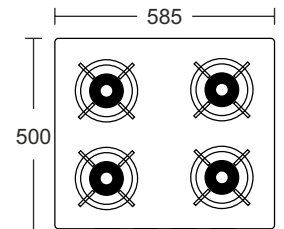

Cooktops

Piano 3BR

**Cast Iron pan support,
Designer ignition system
Metal knob**

Heavy duty burner

3 Burner (01 Super big,
01 Big, 01 Small)

Toughened glass & steel
optional battery ignition
Dimension: 770 x 370 mm

MRP ₹: Non Auto: **9,290/-**
Auto : **10,290/-**

Piano 4BR

**Cast Iron pan support,
Designer ignition system
Metal knob**

Heavy duty burner

4 Burner (01 Super big,
01 Big, 02 Small)

Toughened glass & steel
optional battery ignition
Dimension: 630 x 520 mm

MRP ₹: Non Auto: **11,890/-**
Auto : **13,090**

Maple 3

**3 Burner Cooktop
Round Pan Support
Burner: Brass**

Gas Valve: Brass
Body: Black SS
Dimension: 690 x 340 mm
Dip Tray: SS

MRP ₹: **7,790/-**

Maple 4

**4 Burner Cooktop
Round Pan Support
Burner: Brass**

Gas Valve: Brass
Body: Black SS
Dimension: 585 x 500 mm
Dip Tray: SS

MRP ₹: **8,790/-**

PVD 3BR

NEW

**Cast Iron pan support,
Metal knob
Heavy duty burner
PVD Finishes: Rose Gold, Yellow Gold,
Gun Metal**

3 Burner (01 Super big,
01 Big, 01 Small)
Toughened glass & steel
Dimension: 770 x 380 mm

MRP ₹: **11,990/-**

PVD 4BR

NEW

**Cast Iron pan support,
Metal knob
Heavy duty burner
PVD Finishes: Rose Gold, Yellow Gold,
Gun Metal**

4 Burner (01 Super big,
02 Big, 01 Small)
Toughened glass & steel
Dimension: 640 x 500 mm

MRP ₹: : **13,400/-**