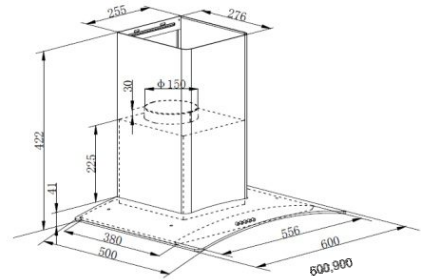

**Size: 60/75/90 cm**

Milan

**A** Energy Class

**BLDC Silent Motor**  
**Motion Sensor**  
**Energy Saving**  
**Heat Auto Clean**  
 1200 M<sup>3</sup>/hr  
 9 speed Touch Switch  
 1 x 1.5 W LED lamp  
 Filter less  
 Oil Collector