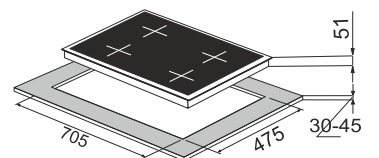

High flame brass burner
Cast iron Pan support
Metal knob

Under knob auto ignition
4 Burner (01 Big Triple,
01 Small Triple
02 Dual Flame)
Product Dimension: 820 x 520 mm
Cutout Dimension : 705 x 475mm

Size: 78 cm