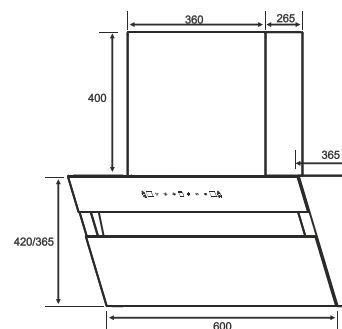

Filterless System
SS Oil collector
Motion Sensor
Black Body & Black Glass
Metal Housing with Metal Blower
3 speed
1350 M³/hr
Heat Auto clean, Timer
2 x 1.5 W Led Lamps

Size: 60/75/90 cm