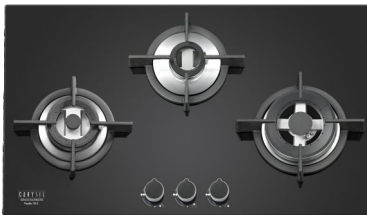

Passilo 78-3