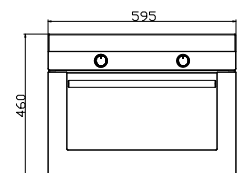

#### MWO-3

**Fully Built-in**  
**Black glass with SS strip and Black Body**  
**TFT control Display**  
 Stainless Steel Cavity  
 Microwave, Grill, Convection & Defrost Function  
 Touch Screen Control Panel  
 Child Lock  
 32ltr Capacity  
 Smart inverter technology, smart recipes  
 1 x combination grid and  
 1 x enamel baking tray rotisserie  
 Product Dimension 595 x 455 x 545 mm  
 Cavity Dimension: 560 x 450 x 590 mm  
**MRP ₹: 69,990/-**