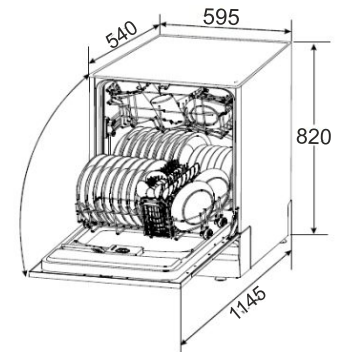

A++ Energy class 12 Place Setting Self cleaning filter system

06 Washing programs
02 basket levels
Electronic control
Detergent automation with sensor
11 ltr. water consumption/cycle
3/6/9 Delay start, Half load function
49 DBA noise level
Product Dimension: 595 x 450 x 820 mm
Carcase Dimension: 600 x 580 x 825 mm