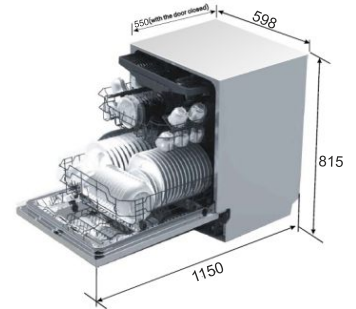

A++ Energy class 14 Place Setting Self cleaning filter system

7 washing programs
3 basket levels, top sprayer, delay timer, half load
Electronic control with display
salt & rinse aid refill indicator
Detergent automation with sensor, Aqua stop
10 ltr. water consumption/cycle
44 DBA noise level
Product Dimension: 598 x 550 x 815 mm
Carcase Dimension: 600 x 580 x 820 mm