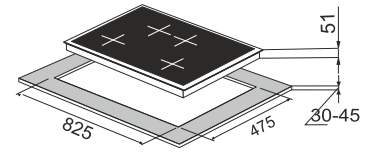

Full Brass Burner
Pan support with Heat Protector
Designer Metal knob

4 Burner (01 Big Multi,
01 Mini Multi
02 Mini Dual flame)
Battery operated ignition type
Bevelled Edge 8 mm Black tempered glass
Flame Failure Device
Product Dimension: 860 x 520 mm
Cutout Dimension : 825 x 475 mm

Size: 90 cm