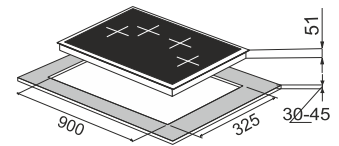

High flame brass burner
Cast iron Pan support
Metal knob

Under knob auto ignition
4 Burner (02 Big Triple,
02 Medium)
Product Dimension: 1000 x 380 mm
Cutout Dimension : 900 x 325 mm

MRP ₹:
100 cm: **35,390/-**

Size: 100 cm