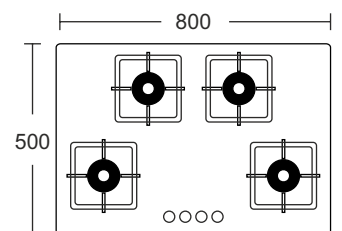

Cooktops

Hornet 3

Top Knob
Heavy Cast iron square pan support
Forged burner

Knobs: Metal Knobs
Body: Black
Dimension: 770 x 430 mm
Diptray: Black SS

MRP ₹: 10,990/-

Hornet 4

Top Knob
Heavy Cast iron square pan support
Forged burner

Knobs: Metal Knobs
Body: Black
Dimension: 800 x 500 mm
Diptray: Black SS

MRP ₹: 12,490/-

Olive 3

Top Knob
Heavy Cast iron round pan support with flame guard
Forged burner

Knobs: Designer Metal Knobs
Body: Black
Dimension: 770 x 430 mm
Diptray: Black SS

MRP ₹: 13,490/-

Olive 4

Top Knob
Heavy Cast iron round pan support with flame guard
Forged burner

Knobs: Designer Metal Knobs
Body: Black
Dimension: 800 x 500 mm
Diptray: Black SS

MRP ₹: 14,990/-