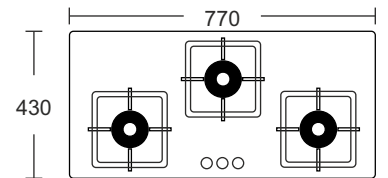

## Hornet 3

**Top Knob**  
**Heavy Cast iron square pan support**  
**Forged burner**

Knobs: Metal Knobs  
Body: Black  
Dimension: 770 x 430 mm  
Diptray: Black SS

MRP ₹: 10,990/-