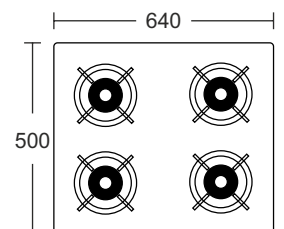

Cooktops

Piano 3BR

**Cast Iron pan support,
Designer ignition system
Metal knob**

Heavy duty burner

3 Burner (01 Super big,
01 Big, 01 Small)

Toughened glass & steel
optional battery ignition
Dimension: 770 x 370 mm

MRP ₹: Non Auto: **9,290/-**
Auto : **10,290/-**

Piano 4BR

**Cast Iron pan support,
Designer ignition system
Metal knob**

Heavy duty burner

4 Burner (01 Super big,
01 Big, 02 Small)

Toughened glass & steel
optional battery ignition
Dimension: 630 x 520 mm

MRP ₹: Non Auto: **11,890/-**
Auto : **13,090**

Maple 3

**3 Burner Cooktop
Round Pan Support
Burner: Brass**

Gas Valve: Brass
Body: Black SS
Dimension: 690 x 340 mm
Dip Tray: SS

MRP ₹: **7,790/-**

Maple 4

**4 Burner Cooktop
Round Pan Support
Burner: Brass**

Gas Valve: Brass
Body: Black SS
Dimension: 585 x 500 mm
Dip Tray: SS

MRP ₹: **8,790/-**

PVD 3BR

NEW

**Cast Iron pan support,
Metal knob
Heavy duty burner
PVD Finishes: Rose Gold, Yellow Gold,
Gun Metal**

3 Burner (01 Super big,
01 Big, 01 Small)
Toughened glass & steel
Dimension: 770 x 380 mm

MRP ₹: **11,990/-**

PVD 4BR

NEW

**Cast Iron pan support,
Metal knob
Heavy duty burner
PVD Finishes: Rose Gold, Yellow Gold,
Gun Metal**

4 Burner (01 Super big,
02 Big, 01 Small)
Toughened glass & steel
Dimension: 640 x 500 mm

MRP ₹: : **13,400/-**