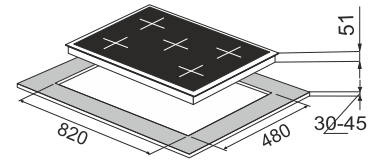

High flame brass burner
Cast iron Pan support
Metal knob

Under knob auto ignition
5 Burner (01 Big Triple,
01 Small Triple,
02 Medium, 01 Small)
Product Dimension: 865 x 520 mm
Cutout Dimension : 820 x 480 mm

MRP ₹:
90 cm: **31,690/-**

Size: 90 cm