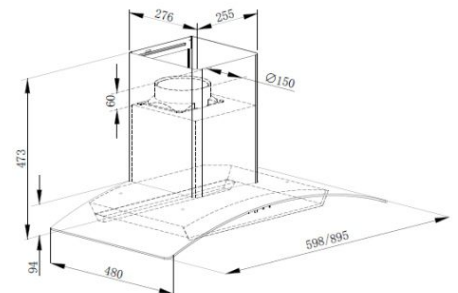

A Energy Class

BLDC Silent Motor
Motion Sensor
Energy Saving
Heat Auto Clean
1200 M³/hr
9 speed Touch Switch
1 x 1.5 W LED lamp
Filter less
Oil Collector

MRP ₹:
60 cm: **32,200/-**
75 cm: **34,500/-**
90 cm: **35,600/-**

Size: 60/75/90 cm