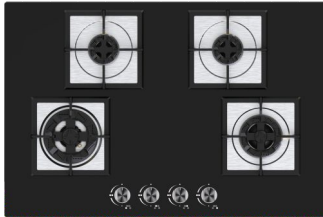

Brazzo 78-4