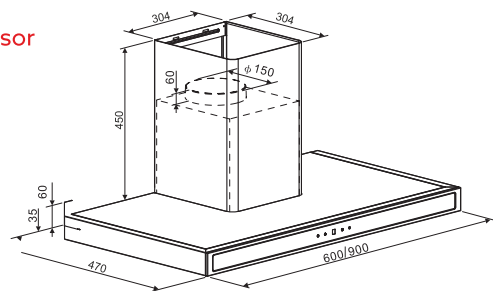

MRP ₹:
60 cm **34,990/-**
90 cm **39,990/-**