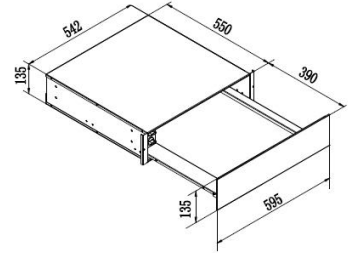

Fan heating
Up to 60°C
Dishes for a meal for 6 people take
Approx 30 minutes to heat
Extremely rigid to support the weight of an appliance on top
Maximum capacity 20kg or 6 dinner plates
Tangential fan 30-70°C adjustable thermostat
90 minute cut off audible timer

MRP : 41,990/-