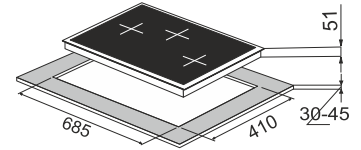

Full Brass Burner
Cast iron Pan support
Metal knob

Stainless Steel brush finish
3 Burner (01 Big Multi,
01 Min Multi, 01 Dual Ring Flame)
Battery operated ignition type
Black tempered glass (8mm thickness)
Product Dimension: 780 x 450 mm
Cutout Dimension : 685 x 410 mm

Size: 78 cm