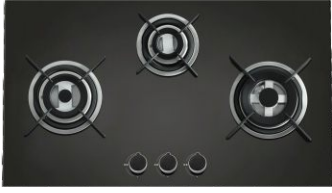

Hobs - Salsa

Salsa 78-3