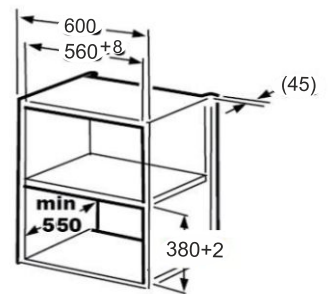

10 auto cooking menu
Microwave, Grill & Convection
Quick start & Cooking function
Defrost by weight & time
Multi stage cooking
25 liter
Soft button control
SS cavity
Large LED display
Product Dimension 595 x 388 x 450 mm
Carcase Dimension: 560 x 380 x 550 mm
MRP ₹: 34,490/-