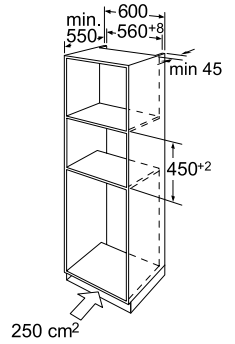

80 auto cooking menu
Microwave, Steam, Grill & Convection
Quick start & Cooking function
Defrost by weight & time

Multi stage cooking
34 liter
Tank Capacity: 1ltr
Soft button control
SS cavity
Large LED display
Product Dimension 595 x 455 x 525 mm
Carcase Dimension: 560 x 450 x 590 mm
MRP ₹: 79,990/-