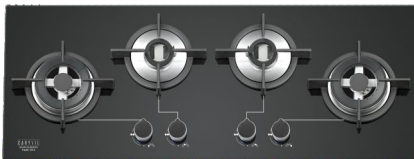

Passilo 100-4