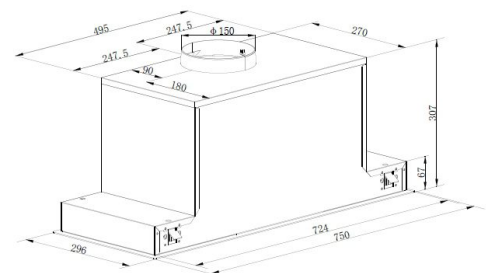

Built in Chimney

Munich

Built In Chimney

Munich

NEW

Built in Chimney Touch Control size 750 mm

Black Body & Black Glass
3 Speeds
Light : 1*22W LED Panel
Up to 1200 m³/h
Parametric suction
Filters 1*5 layers washable
Aluminium Filter

MRP ₹:
90 cm: **32,990/-**