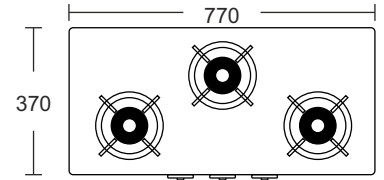

## Piano 3BR

**Cast Iron pan support,  
Designer ignition system  
Metal knob**

**Heavy duty burner**

3 Burner (01 Super big,  
01 Big, 01 Small )

Toughened glass & steel  
optional battery ignition  
Dimension: 770 x 370 mm