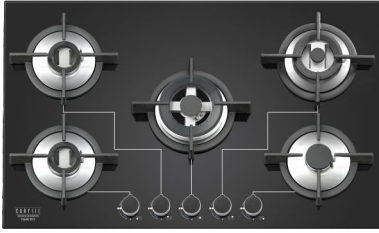

Hobs- Passilo

Passilo 90-5