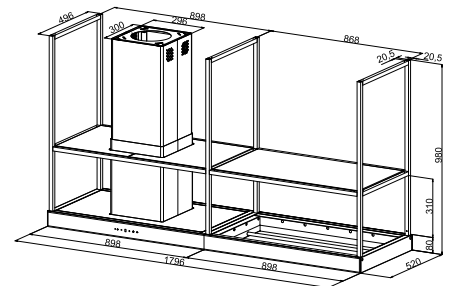

**5 speeds
up to 1300 m3/hr**

90 cm + 90 cm special construction with Fume glass on middle side
Matt Black body & Black tempered glass control panel
Touch control with white lighting on 2 sides
2x Flush led stick / White lighting 2x6W (4000 K)
Aluminium filter with 4 layer x3

MRP ₹:
180 cm: **1,49,990/-**