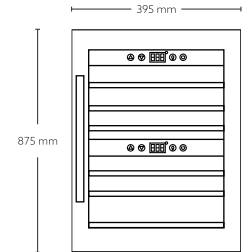

Free Standing wine chiller
Black casing with transparent, panoramic door
80 L / 24 bottles Capacity
LED display
3-12° for white wine & 12-20° for red wine
Compressor with direct cooling
Range of inside cabinet humidity: >60%RH
Product Range: 545 × 395 × 875 mm