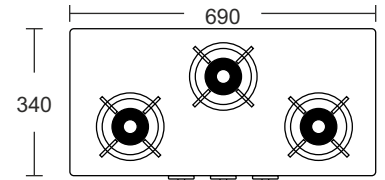

Cooktops

Piano 3BR

**Cast Iron pan support,
Designer ignition system
Metal knob**

Heavy duty burner

3 Burner (01 Super big,
01 Big, 01 Small)

Toughened glass & steel
optional battery ignition
Dimension: 770 x 370 mm

MRP ₹: Non Auto: **9,290/-**
Auto : **10,290/-**

Piano 4BR

**Cast Iron pan support,
Designer ignition system
Metal knob**

Heavy duty burner

4 Burner (01 Super big,
01 Big, 02 Small)

Toughened glass & steel
optional battery ignition
Dimension: 630 x 520 mm

MRP ₹: Non Auto: **11,890/-**
Auto : **13,090**

Maple 3

**3 Burner Cooktop
Round Pan Support
Burner: Brass**

Gas Valve: Brass
Body: Black SS
Dimension: 690 x 340 mm
Dip Tray: SS

MRP ₹: **7,790/-**

Maple 4

**4 Burner Cooktop
Round Pan Support
Burner: Brass**

Gas Valve: Brass
Body: Black SS
Dimension: 585 x 500 mm
Dip Tray: SS

MRP ₹: **8,790/-**

PVD 3BR

NEW

**Cast Iron pan support,
Metal knob
Heavy duty burner
PVD Finishes: Rose Gold, Yellow Gold,
Gun Metal**

3 Burner (01 Super big,
01 Big, 01 Small)
Toughened glass & steel
Dimension: 770 x 380 mm

MRP ₹: **11,990/-**

PVD 4BR

NEW

**Cast Iron pan support,
Metal knob
Heavy duty burner
PVD Finishes: Rose Gold, Yellow Gold,
Gun Metal**

4 Burner (01 Super big,
02 Big, 01 Small)
Toughened glass & steel
Dimension: 640 x 500 mm

MRP ₹: : **13,400/-**