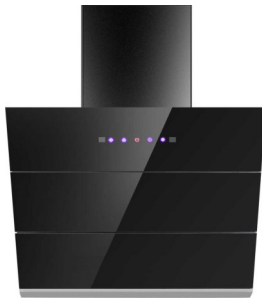

Wall Mounted Chimney

Crysta Plus

NEW

Heat auto clean
Motion sensor
Filterless

Oil collector
3 Speed Touch screen
Up to 1350 m³/hr
Metal housing with Metal blower
LED Lamp
Single Duct cover
150 mm out with Aluminium Duct pipe

MRP ₹:
60 cm: **24,990/-**

Size: 60 cm

Dezire Plus

NEW

Heat auto clean
Motion sensor
Filterless

Oil collector
3 Speed Touch screen
Up to 1350 m³/hr
Metal housing with Metal blower
LED Lamp
Single Duct cover
150 mm out with Aluminium Duct pipe

MRP ₹:
60 cm: **22,990/-**

Size: 60 cm

Ciaz

NEW

Heat auto clean
Motion sensor
Filterless

Oil collector
3 Speed Touch screen
Up to 1350 m³/hr
Metal housing with Metal blower
LED Lamp
Single Duct cover
150 mm out with Aluminium Duct pipe

MRP ₹:
60 cm: **24,990/-**

Size: 60/90 cm

Bella

Black Body/SS Satin
Filter: Baffle filter
Motion Sensor
1000 M³/hr

Heat auto clean with oil collector
3 speed metal housing with metal blower
2 x 1.5 LED lamp
150mm outlet

MRP ₹:
SS 60 cm: **24,700/-**
SS 90 cm: **27,600/-**
Black 60 cm: **23,000/-**
Black 90 cm: **25,850/-**

Size: 60/90 cm

Spark

Full Inox/PVD + Front Glass
Filter: Baffle filter
Touch Control
1000 M³/hr

Multi speed
2 x 1.5 LED lamp
150mm outlet

MRP ₹:
60 cm: **17,800/-**
90 cm: **20,700/-**

Size: 60/90 cm