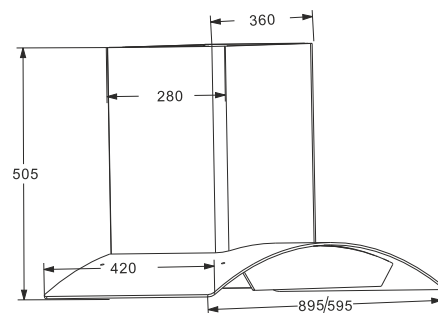

Filterless System
Oil Collector
Heat auto Clean
Motion sensor
Inox body + Black tempered glass
1400 M³/hr
Filter less Chimney
3 speed
2 x 1.5 W Led Lamps
150 mm outlet with 2 m pipe

Size: 60/75/90 cm

MRP ₹:
60 cm: **28,300/-**
75 cm: **32,200/-**
90 cm: **32,900/-**