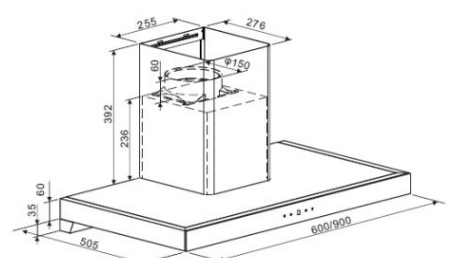

A Energy Class

BLDC Silent Motor
Motion Sensor
Energy Saving
Heat Auto Clean
1200 M³/hr
9 speed Touch Switch
2 x 1.5 W LED lamp
Oil Collector
Baffle Filter

MRP ₹: Baffle
60 cm: **35,600/-**
90 cm: **40,800/-**

Size: 60/90 cm