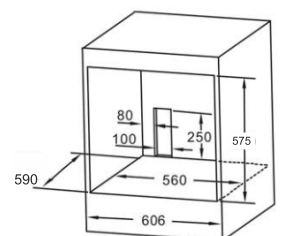

- **Fully Automatic**
- **A Energy Rating**
- **65L Capacity**
- **11 Function + Auto Cooking**

- Black body+Black glass with inox strip+Tripple layer glass door
- 5.0" TFT touch control & auto menus
- Heat preservation & four glazed cool glass door
- Easy clean enamel cavity
- 30-250° C temperature
- Product Dimension 595 x 595 x 555 mm
- Carcase Dimension: 575 x 560 x 590 mm

MRP ₹: 89,990/-