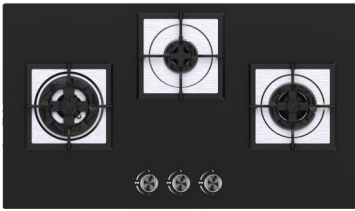

Hobs-Brazzo

Brazzo 78-3