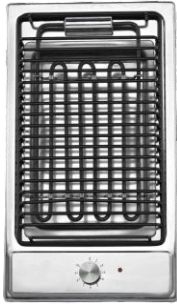

Built-in Barbeque