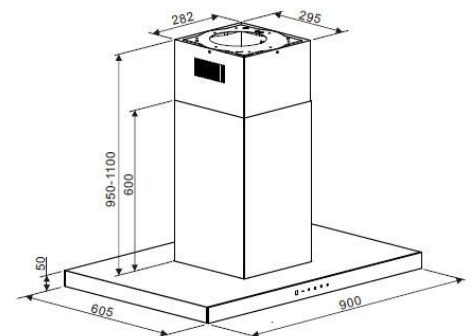

**Island
BLDC Silent motor
Energy saving chimney
Gesture Control
Heat Auto clean
size 900mm**

Black Body & Black Tempered Glass
Switch 9 Speeds Touch control
Light 4 x 1.5W LED Strip
Up to 1350 m3/h
Filters 3* Baffle filter
Oil collector

MRP ₹:
90 cm: **49,990/-**