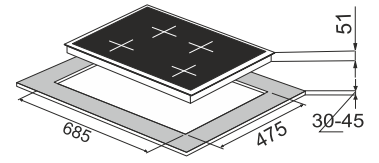

Brass Burner
Pan support with Heat Protector
Metal knob

4 Burner (01 Big Triple,
01 Small Triple
02 Dual Flame)
Battery operated ignition type
Black tempered glass (8mm thickness)
Product Dimension: 780 x 520 mm
Cutout Dimension : 685 x 475mm

Size: 78 cm