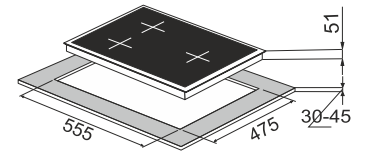

Brass Burner
Pan support with Heat Protector
Metal knob

3 Burner (01 Big Multi,
01 Mini Multi
01 Mini Dual flame)
Battery operated ignition type
Black tempered glass (8mm thickness)
Product Dimension: 600 x 520 mm
Cutout Dimension : 555 x 475 mm

Size: 60 cm