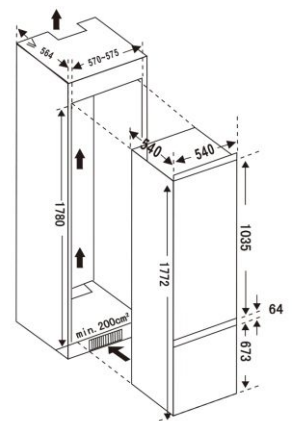

Built-In Refrigerator

Refrigerator

Frost free Built in fridge
Capacity:240L(R:183L F:57)

Easy-fit

Low noise

Mechanical temp. control

Double door top fridge design

Adjustable feet

4 tempered glass shelves in fridge

4 full width door rack on fridge door

1 vegetable crisper with glass cover

3 crystal drawers in freezer

Ventilation for fridge

Low frost for freezer

Bigger drawer for easy-getting

Dimension:540 X 540 X 1772mm

Door Alarm features for save Energy

Special design Bottle rack for store

more water/beer or any kind of cold drinks bottles

MRP ₹: 85,490/-