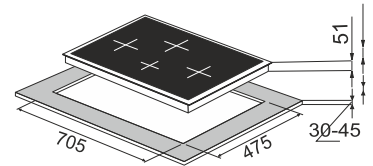

**High flame brass burner
Metal knob**

8 mm toughened Glass
04 brass burner
01 Big triple ring burner
01 small Triple ring burner
01 dual ring burner, 01 Small burner
Matt Enamel Round Pan support
Battery Operated ignition
Product Dimension : 780x 520 mm
Cutout Dimension : 705 x 475 mm

MRP ₹:
78 cm: **28,090/-**

Size: 78 cm