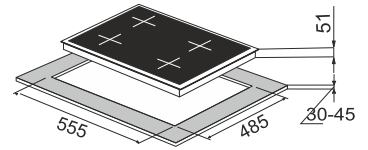

**High flame brass burner
Cast iron Pan support
Metal knob**

4 Burner (01 Big Triple,
1 Small Triple, 01 Dual Flame,
01 Small)
Battery Operated ignition
Product Dimension: 800 x 520 mm
Cutout Dimension : 555 x 485 mm

MRP ₹:
60 cm: **23,190/-**

Size: 60 cm