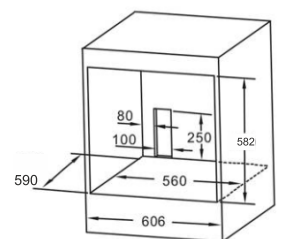

- **Triple layer Glass**
- **Child lock**
- **Easy clean Enamel Cavity**

- 5 Shelf positions
- Forced air cooling system
- Pop-out rotary knobs and push-buttons
- 9 Cooking models
- Capacity : 65L
- 01 Enamel Sliding baking tray & 01 Wire rack rotisseri
- Telescopic shelf supports
- Product Dimension 595 x 595 x 555 mm
- Cavity Dimension: 560 x 582 x 590 mm

MRP ₹: 49,490/-