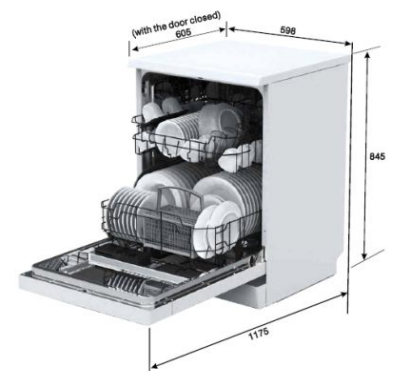

Free Standing 12 place setting Detergent automation with sensor

06 Washing Programs
02 Basket levels
Child lock, half load
Electronic control with display
Salt & rinse aid refill indicator
Detergent automation with sensor
11 ltr. water consumption/cycle
49 DBA noise level
Product Dimension: 598 x 605 x 845 mm