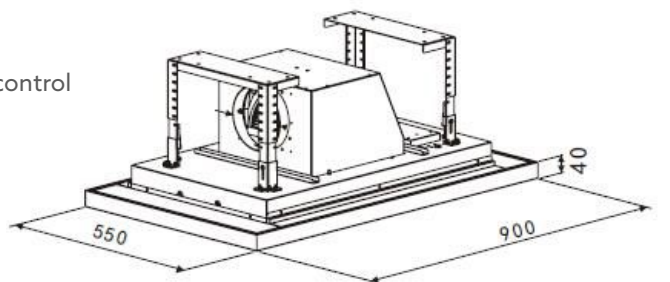

Ceiling Hood Type Remote Control

size 900mm

Inox
3 Speeds with Remote control
Light 2 x 4W LED Strip
Up to 1200 m³/h
3 x AI Filters