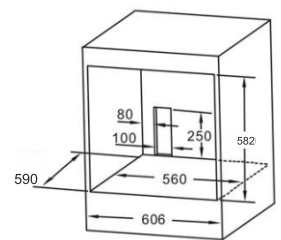

- **Triple layer Glass**
- **Child lock**
- **Easy clean Enamel Cavity**
- **Sensor touch control**

- Shelf positions
- Forced air cooling system
- 8 Cooking models
- Capacity : 65L
- 1 Enamel Sliding baking tray & 1 Wire rack rotisserie
- Combination grid
- Telescopic shelf supports
- Product Dimension 595 x 595 x 555 mm
- Carcase Dimension: 560 x 582 x 590 mm

MRP ₹: 55,690/-