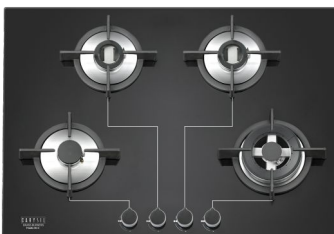

Hobs- Passilo

Passilo 78-4