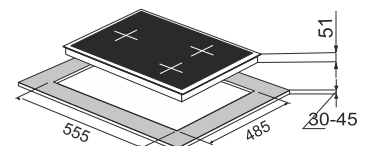

High flame brass burner
Metal knob

08 mm toughened Glass
3 brass burner
01 Big triple ring burner
01 small Triple ring burner, 01 dual ring burner
Matt Enamel round Pan support
Battery Operated ignition
Product Dimension : 600 x 520 mm
Cutout Dimension : 555 x 485 mm

MRP ₹:
60 cm: **20,790/-**

Size: 60 cm