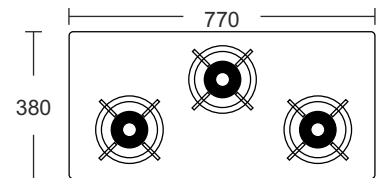

Cooktops

Piano 3BR

**Cast Iron pan support,
Designer ignition system
Metal knob**

Heavy duty burner

3 Burner (01 Super big,
01 Big, 01 Small)

Toughened glass & steel
optional battery ignition
Dimension: 770 x 370 mm

MRP ₹: Non Auto: **9,290/-**
Auto : **10,290/-**

Piano 4BR

**Cast Iron pan support,
Designer ignition system
Metal knob**

Heavy duty burner

4 Burner (01 Super big,
01 Big, 02 Small)

Toughened glass & steel
optional battery ignition
Dimension: 630 x 520 mm

MRP ₹: Non Auto: **11,890/-**
Auto : **13,090**

Maple 3

**3 Burner Cooktop
Round Pan Support
Burner: Brass**

Gas Valve: Brass
Body: Black SS
Dimension: 690 x 340 mm
Dip Tray: SS

MRP ₹: **7,790/-**

Maple 4

**4 Burner Cooktop
Round Pan Support
Burner: Brass**

Gas Valve: Brass
Body: Black SS
Dimension: 585 x 500 mm
Dip Tray: SS

MRP ₹: **8,790/-**

PVD 3BR

NEW

**Cast Iron pan support,
Metal knob
Heavy duty burner
PVD Finishes: Rose Gold, Yellow Gold,
Gun Metal**

3 Burner (01 Super big,
01 Big, 01 Small)
Toughened glass & steel
Dimension: 770 x 380 mm

MRP ₹: **11,990/-**

PVD 4BR

NEW

**Cast Iron pan support,
Metal knob
Heavy duty burner
PVD Finishes: Rose Gold, Yellow Gold,
Gun Metal**

4 Burner (01 Super big,
02 Big, 01 Small)
Toughened glass & steel
Dimension: 640 x 500 mm

MRP ₹: : **13,400/-**