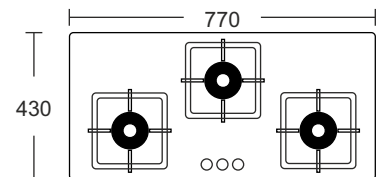

Top Knob
Heavy Cast iron round pan support with flame guard
Forged burner

Knobs: Designer Metal Knobs
Body: Black
Dimension: 770 x 430 mm
Diptray: Black SS

MRP ₹: 13,490/-