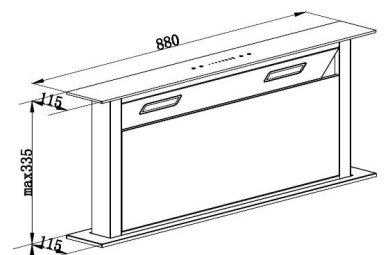

### Down Draft Chimney Touch control

size 900 mm  
Inox finish + Black Glass  
4 Speeds  
2 x 1.5 W LED Light  
Up to 1200 m<sup>3</sup>/h  
Filters 1\*5 layers washable  
Aluminium Filter

MRP ₹:  
90 cm: **89,990/-**