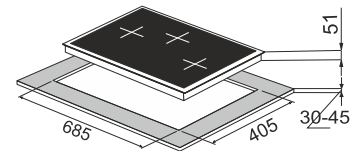

Brass Burner
Pan support with Heat Protector
Metal knob

3 Burner (01 Big Multi,
01 Mini Multi, 01 Dual Ring Flame)
Battery operated ignition type
Black tempered glass (8mm thickness)
Product Dimension: 750 x 450 mm
Cutout Dimension : 685 x 405 mm

Size: 75 cm