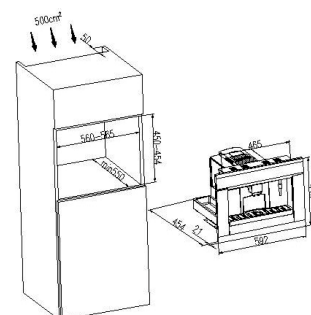

Built-in Automatic Machine with LCD Display 1.8 L(Removable) Water Tank

Coffee Strength: Mild, Normal, Strong
19bar Pump Max Pressure
30cc-240cc Adjustable Amount of Coffee
73-88° C Temperature
Touch button System
Product Dimension 595 x 449 x 454 mm
Carcase Dimension: 560 x 450 x 550 mm

MRP ₹: 1,59,990/-