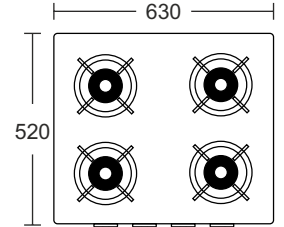

## Piano 4BR

**Cast Iron pan support,  
Designer ignition system  
Metal knob**

**Heavy duty burner**

4 Burner (01 Super big,  
01 Big, 02 Small )

Toughened glass & steel  
optional battery ignition  
Dimension: 630 x 520 mm