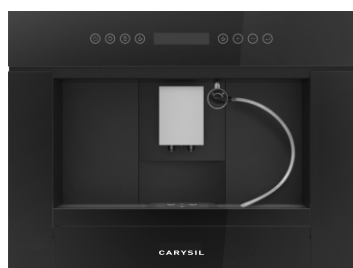

Built-In Coffee Maker