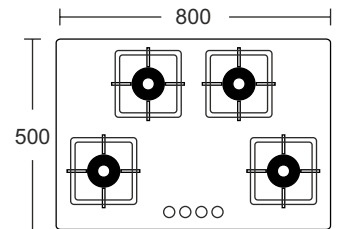

Cooktops

Hornet 3

Top Knob
Heavy Cast iron square pan support
Forged burner

Knobs: Metal Knobs
Body: Black
Dimension: 770 x 430 mm
Diptray: Black SS

MRP ₹: 10,990/-

Hornet 4

Top Knob
Heavy Cast iron square pan support
Forged burner

Knobs: Metal Knobs
Body: Black
Dimension: 800 x 500 mm
Diptray: Black SS

MRP ₹: 12,490/-

Olive 3

Top Knob
Heavy Cast iron round pan support with flame guard
Forged burner

Knobs: Designer Metal Knobs
Body: Black
Dimension: 770 x 430 mm
Diptray: Black SS

MRP ₹: 13,490/-

Olive 4

Top Knob
Heavy Cast iron round pan support with flame guard
Forged burner

Knobs: Designer Metal Knobs
Body: Black
Dimension: 800 x 500 mm
Diptray: Black SS

MRP ₹: 14,990/-