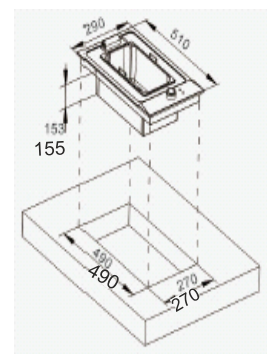

SS body
Easy to operate
Size: 30 cm
Front Mechanical Control
S/S panel (S/S version)
removable S/S inner bowl & basket
Oil capacity: 3.0 liters
input power: 2.3 kw
Product Dimension 290 x 163 x 510 mm
Cavity Dimension: 270 x 165 x 490 mm
MRP ₹: 34,990/-