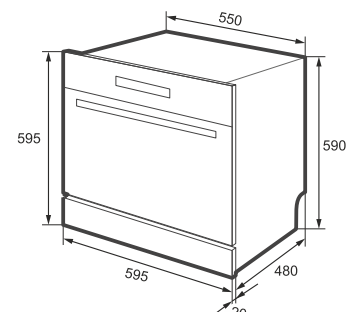

Semi Built in 08 place setting Detergent automation with sensor

06 Washing Programs
02 Basket levels
Child lock
Electronic control with display
Salt & rinse aid refill indicator
8 ltr. water consumption/cycle
49 dB noise level
Product Dimension 595 x 595 x 480 mm
Carcase Dimension: 560 x 593 x 590 mm