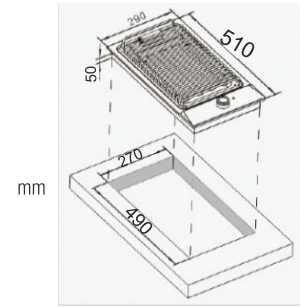

SS body Cast iron Pan support Easy to operate

Size: 30 cm
Front Mechanical control
S/S Panel (S/S version)
Removable S/S inner pot
Energy regulator control
Lava Stone
input Power: 2.3 kw
Product Dimension 290 x 50 x 510 mm
Carcase Dimension: 270 x 50 x 490 mm