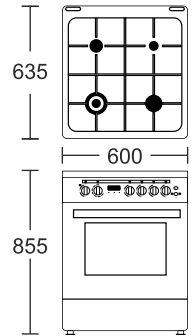

MWO-4

80 auto cooking menu
Microwave, Steam, Grill & Convection
Quick start & Cooking function
Defrost by weight & time

Multi stage cooking
34 liter
Tank Capacity: 1ltr
Soft button control
SS cavity
Large LED display
Product Dimension 595 x 455 x 525 mm
Carcase Dimension: 560 x 450 x 590 mm
MRP ₹: 79,990/-

Drawer

Warming Drawer

Fan heating
Up to 60°C
Dishes for a meal for 6 people take
Approx 30 minutes to heat
Extremely rigid to support the weight of an appliance on top
Maximum capacity 20kg or 6 dinner plates
Tangential fan 30-70°C adjustable thermostat
90 minute cut off audible timer

MRP : 41,990/-

Cooking Range

FSCR 01

Made in EU

4 burners (Sabaff - made in Italy) with FFD device
62 ltr. gas oven cavities with FFD
Cast iron pan support

Full Stainless Steel Finish body
Double glass door
62 L gas oven capacity
04 burners (1 Triple ring burner, 1 big burner, 1 medium burner, 1 small burner)
Underknob auto ignition burner & ovens
01 deep tray + 01 oven grid + rotisserie
Digital reminder with LED display
Top glass lid, Timer function
Product Dimension: 600 x 635 x 855 mm

MRP ₹: 73,190/-

FSCR 04

Made in EU

Original italian sabaf burners
Full Black Body
Electric Oven

Double glass door
62 L (Electric) oven capacity
04 burners (1 Triple ring burner, 1 big burner, 1 medium burner, 1 small burner)
Underknob auto ignition burner & ovens
01 deep tray + 01 oven grid + rotisserie
Enamled iron pan support
Product Dimension: 600 x 635 x 855 mm

MRP ₹: 54,990/-

Built-in Fryer

SS body
Easy to operate
Size: 30 cm
Front Mechanical Control
S/S panel (S/S version)
removable S/S inner bowl & basket
Oil capacity: 3.0 liters
input power: 2.3 kw
Product Dimension 290 x 163 x 510 mm
Cavity Dimension: 270 x 165 x 490 mm
MRP ₹: 34,990/-