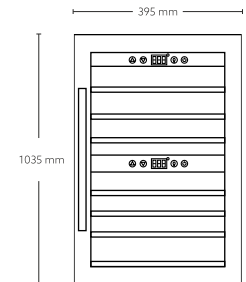

Free Standing wine chiller
Black casing with transparent, panoramic door
125 L / 38 bottles Capacity
LED display
3-12° for white wine & 12-20° for red wine
Compressor with direct cooling
Range of inside cabinet humidity: >60%RH
Product Range: 630 × 395 × 1035 mm