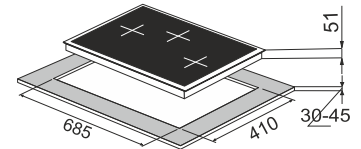

High flame brass burner
Cast iron Pan support
Metal knob

Under knob auto ignition
3 Burner (01 Big Triple,
01 Small Triple, 01 Dual Flame)
Product Dimension: 760 X 430
Cutout Dimension : 685 x 410 mm (R20)

MRP ₹:
78 cm: **20,790/-**

Size: 78 cm