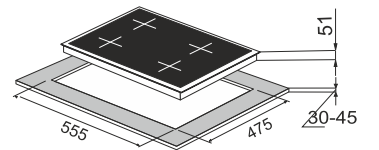

Full Brass Burner
Cast iron Pan support
Metal knob

Stainless Steel brush finish
4 Burner (01 Big Multi,
01 Mini Multi
02 Mini high flame)
Battery operated ignition type
Black tempered glass (8mm thickness)
Product Dimension: 600 x 525 mm
Cutout Dimension : 555 x 475 mm

Size: 60 cm